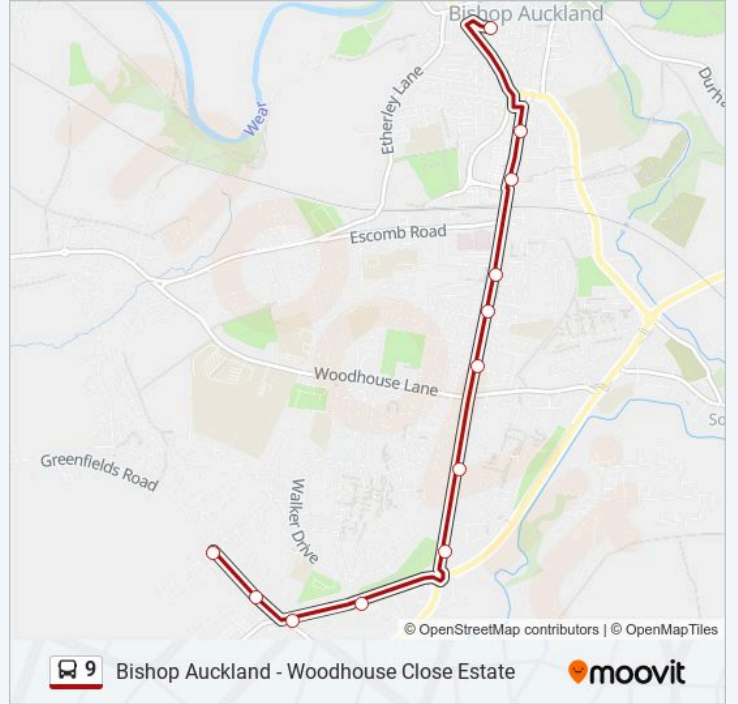

Use the Moovit App to find the closest 9 bus station near you and find out when is the next 9 bus arriving.

Direction: Bishop Auckland

18 stops

[VIEW LINE SCHEDULE](#)

Greenfields Rd - Ind Est, Woodhouse Close Estate

9 bus Info

Direction: Bishop Auckland

Stops: 18

Trip Duration: 11 min

Line Summary:

Direction: Woodhouse Close Estate

12 stops

[VIEW LINE SCHEDULE](#)

9 bus Time Schedule

Woodhouse Close Estate Route Timetable:

Sunday	Not Operational
Monday	10:41 - 13:41
Tuesday	10:41 - 13:41
Wednesday	10:41 - 13:41
Thursday	10:41 - 13:41
Friday	10:41 - 13:41
Saturday	10:41 - 13:41

9 bus Info

Direction: Woodhouse Close Estate

Stops: 12

Trip Duration: 13 min

Line Summary:

9 bus time schedules and route maps are available in an offline PDF at moovitapp.com. Use the Moovit App to see live bus times, train schedule or subway schedule, and step-by-step directions for all public transit in North East and Cumbria.