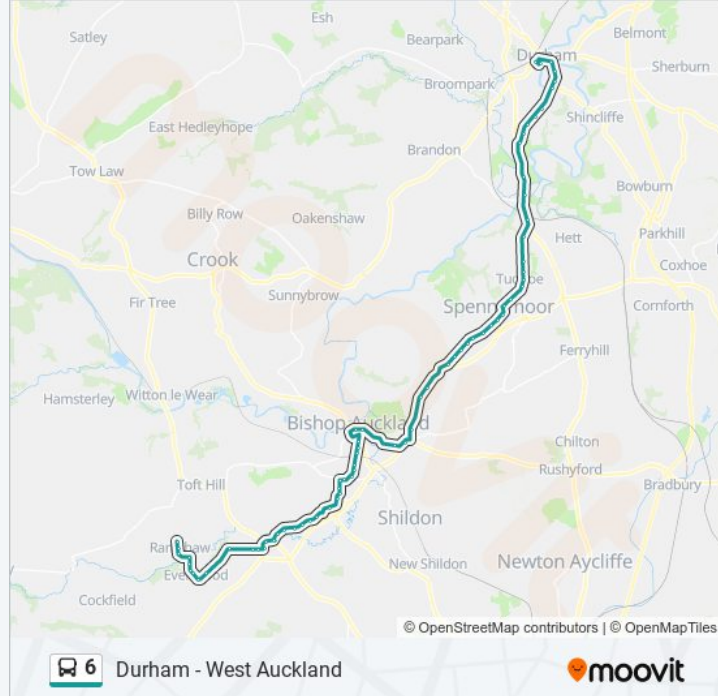

Cheapside Stand F, Spennymoor

High Street, Spennymoor

Charles Street, Spennymoor

Whitworth Terrace, Spennymoor

Four Lane Ends, Spennymoor

Moor Grange, Middlestone Moor

Grayson Road - Lyne Road, Middlestone Moor

Newsagents, Middlestone Moor

Binchester Moor, Middlestone Moor

Garage, Binchester

Westerton Lane End, Binchester

The Top House, Coundon Gate

Allotments, Canney Hill

Durham Road, Canney Hill

Market Place, Bishop Auckland

North Bondgate, Bishop Auckland

Newgate Street Stand E, Bishop Auckland

Newgate St Methodist Ch, Bishop Auckland

Newgate Street - Medical Centre, Bishop Auckland

General Hospital, Bishop Auckland

Cockton Hill Club, Bishop Auckland

Cabin Gate, Bishop Auckland

St Marys Rc Church, Bishop Auckland

Irvin Avenue, Woodhouse Close Estate

Proudfoot Dr - Walker Dr, Woodhouse Close Estate

Proudfoot Drive - Shops, Woodhouse Close Estate

Proudfoot Drive - South, Woodhouse Close Estate

Club - Watling Road, Tindale Crescent

Superstore, Tindale Crescent

Maude Terrace, St Helen Auckland

Laburnum Grove, St Helen Auckland

St Helens Church, St Helen Auckland

Wheatsheaf, St Helen Auckland