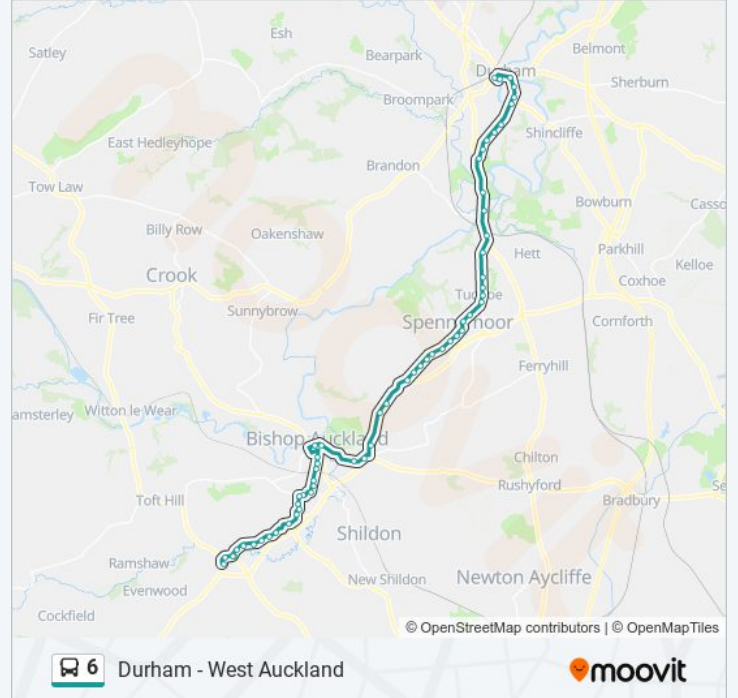

The Honest Lawyer, Croxdale

Rogerson Terrace, Croxdale

Corner Shop, Croxdale

Schools, Tudhoe

Post Office, Tudhoe

Victory Club, Tudhoe

York Villas, Tudhoe

Durham Road, Spennymoor

Burn Terrace, Spennymoor

Cheapside Stand F, Spennymoor

High Street, Spennymoor

Charles Street, Spennymoor

Whitworth Terrace, Spennymoor

Four Lane Ends, Spennymoor

Moor Grange, Middlestone Moor

Grayson Road - Lyne Road, Middlestone Moor

Newsagents, Middlestone Moor

Binchester Moor, Middlestone Moor

Garage, Binchester

Westerton Lane End, Binchester

The Top House, Coundon Gate

Allotments, Canney Hill

Durham Road, Canney Hill

Market Place, Bishop Auckland

North Bondgate, Bishop Auckland

Newgate Street Stand E, Bishop Auckland

Newgate St Methodist Ch, Bishop Auckland

Newgate Street - Medical Centre, Bishop Auckland

General Hospital, Bishop Auckland

Cockton Hill Club, Bishop Auckland

Cabin Gate, Bishop Auckland

St Marys Rc Church, Bishop Auckland

Irvin Avenue, Woodhouse Close Estate