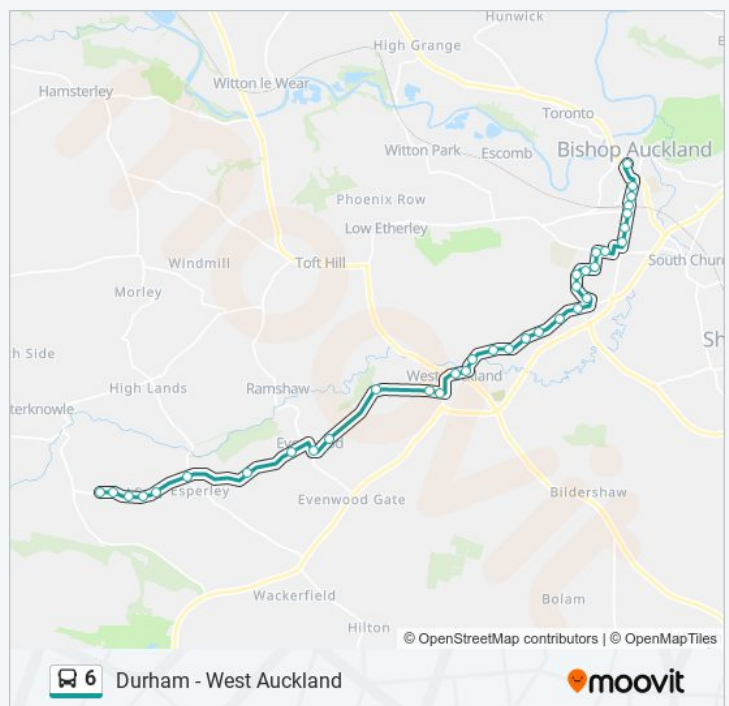

**Stops:** 36

**Trip Duration:** 31 min

**Line Summary:**

St Marys Rc Church, Bishop Auckland

Cabin Gate, Bishop Auckland

Cockton Hill Club, Bishop Auckland

General Hospital, Bishop Auckland

Railway Station Bus Stop, Bishop Auckland