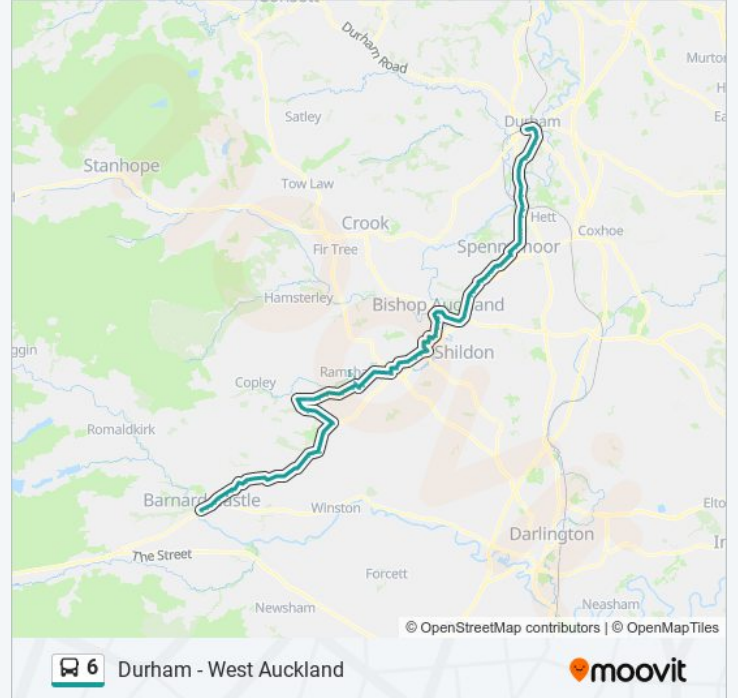

Irvin Avenue, Woodhouse Close Estate

St Marys Rc Church, Bishop Auckland

Cabin Gate, Bishop Auckland

Cockton Hill Club, Bishop Auckland

General Hospital, Bishop Auckland

Railway Station Bus Stop, Bishop Auckland