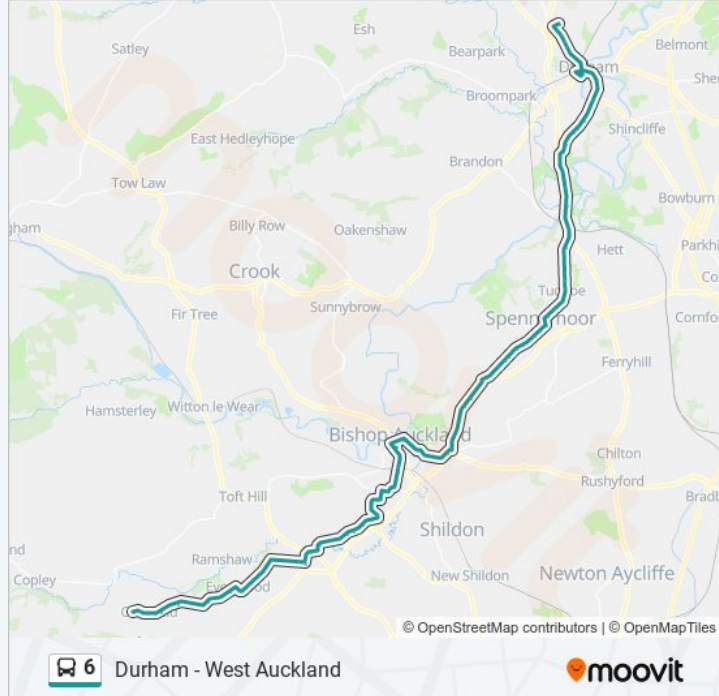

Workmens Club, Cockfield

General Store, Cockfield

Church, Cockfield

Esperley Lane End, Cockfield

Evenfield Farm, Evenwood

Wellgarth, Evenwood

Copeland Lane End, Evenwood

Copeland Row, Evenwood

Copeland House, Evenwood

Copeland Rd-Dickenson Rd, West Auckland

Copeland Rd-Robson Rd, West Auckland

Brewery, West Auckland

Club, West Auckland

Station Rd, West Auckland

Wheatsheaf, St Helen Auckland

St Helens Church, St Helen Auckland

Laburnum Grove, St Helen Auckland

Maude Terrace, St Helen Auckland

Superstore, Tindale Crescent

Club - Watling Road, Tindale Crescent

Price Avenue, Woodhouse Close Estate

Archer Avenue, Woodhouse Close Estate

Walker Drive - Taylor Sq, Woodhouse Close Estate

Douthwaite Road, Woodhouse Close Estate

Proudfoot Dr - Walker Dr, Woodhouse Close Estate

Irvin Avenue, Woodhouse Close Estate

St Marys Rc Church, Bishop Auckland

Cabin Gate, Bishop Auckland

Cockton Hill Club, Bishop Auckland

General Hospital, Bishop Auckland

Railway Station Bus Stop, Bishop Auckland

Newgate Street - Medical Centre, Bishop Auckland

Newgate St Methodist Ch, Bishop Auckland