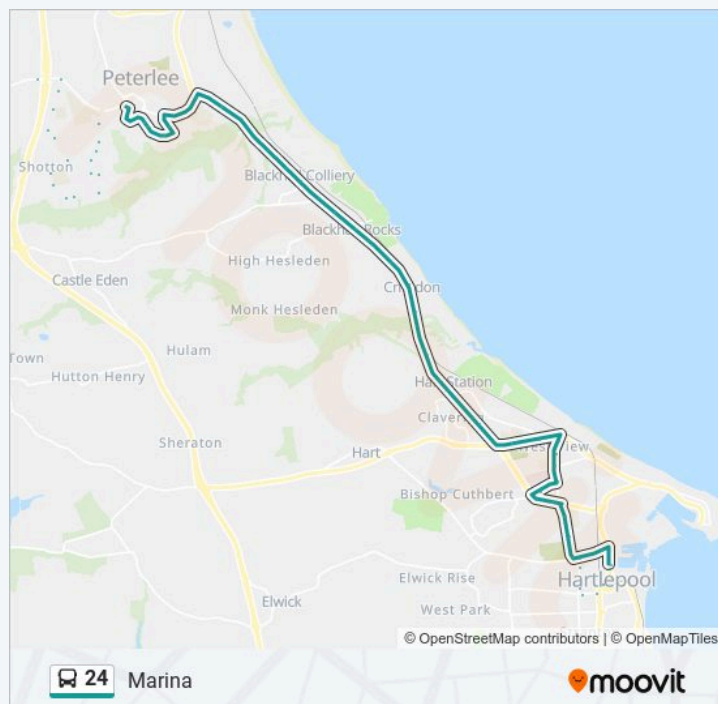

### 24 bus Info

**Direction:** Marina

**Stops:** 101

**Trip Duration:** 90 min

**Line Summary:**

Lee Terrace, Shotton Colliery

Grove Court, Shotton Colliery

Bruce Glasier Terrace, Shotton Colliery