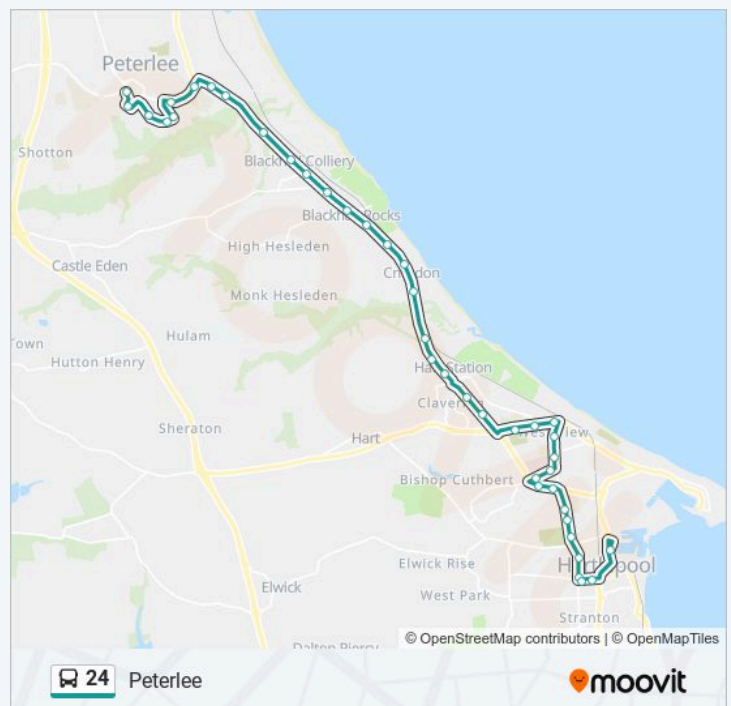

**24 bus Info**

**Direction:** Peterlee

**Stops:** 40

**Trip Duration:** 37 min

**Line Summary:**

Leaholme Terrace, Blackhall Colliery

Co-Op Store, Blackhall Colliery

Schools, Blackhall Colliery