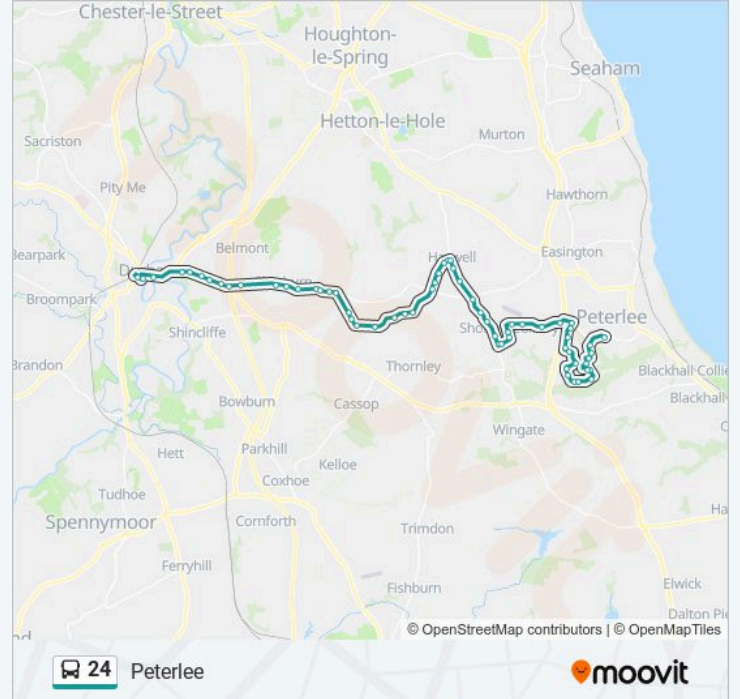

Whitehouse Crescent, Shotton Colliery

Shotton Road Flyover, Peterlee

Moorcock, Peterlee

Pennine Dr - Cheviot Place, Peterlee

Pennine Drive - Schools, Peterlee

Pennine Drive - Polden Close, Peterlee

Pennine Drive - Brecon Close, Peterlee

Shotton Hall School, Peterlee

Durham Way - Passfield Way, Peterlee

Brougham Court, Peterlee

Durham Way - Barnard Wynd, Peterlee

Brancepeth Close, Peterlee

Bywell Drive, Peterlee

Sunny Blunts, Peterlee

Severn Close, Peterlee

Hearts Of Oak, Peterlee

Helford Road, Peterlee

Southway - Dart Road, Peterlee

Passfield Way - Southway, Peterlee

Peterlee Bus Station Stand G, Peterlee

24 bus time schedules and route maps are available in an offline PDF at [moovitapp.com](https://moovitapp.com). Use the Moovit App to see live bus times, train schedule or subway schedule, and step-by-step directions for all public transit in North East and Cumbria.