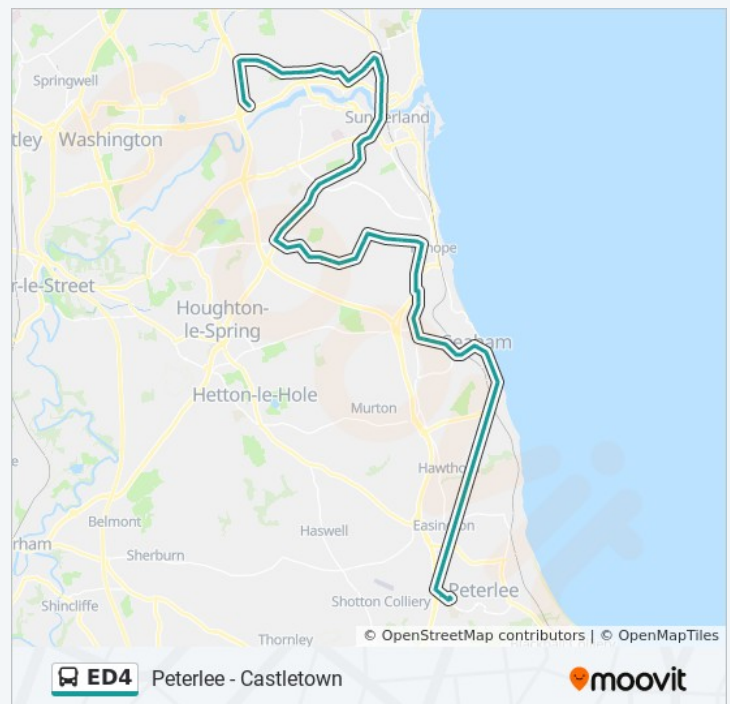

Trip Duration: 62 min

Line Summary:

Ryhope Street-St Pauls Terrace, Ryhope Village

Ryhope Street South-Roselea Ave, Ryhope Colliery

Ryhope Street-Library, Ryhope Colliery

Ryhope Street-Post Office, Ryhope Colliery

Washington Road-Ferryboat Lane, Hylton Castle

Ferryboat Lane-Caithness Road, Hylton Castle

Ferryboat Lane-Cardiff Square, Hylton Castle

Ferryboat Lane-Business Park, Castletown

Direction: Peterlee

89 stops

[VIEW LINE SCHEDULE](#)

- Ferryboat Lane-Business Park, Castletown
- Ferryboat Lane, Castletown
- Ferryboat Lane-Cardiff Square, Hylton Castle
- Ferryboat Lane-Caithness Road, Hylton Castle
- Washington Road-Ferryboat Lane, Hylton Castle
- Washington Road-Blackwood Road, Hylton Castle
- Washington Road-Canterbury Road, Hylton Castle
- Washington Road-Hylton Lane, Hylton Castle
- Washington Road-Craigavon Road, Hylton Castle
- Washington Road-Wear View, Hylton Red House
- North Hylton Road-Reeth Road, Hylton Red House
- North Hylton Rd-Industrial Est, Hylton Red House
- North Hylton Road-Yew Tree Avenue, Marley Pots
- North Hylton Road-Ashwood Avenue, Marley Pots
- Church Bank, Southwick
- Sunderland Road, Southwick
- Thompson Road-The Kings Road, Southwick
- Thompson Road-Morgan Street, Southwick
- Thompson Road-Carley Road, Carley Hill
- Thompson Road-Grange Park Avenue, Carley Hill
- Thompson Road-Blanchland Drive, Carley Hill
- Newcastle Road - Grasmere Crescent, Fulwell
- Newcastle Road-Wearmouth Hospital, Monkwearmouth
- Newcastle Road-Wearmouth Drive, Monkwearmouth
- Newcastle Road-Lochmaren Terrace, Monkwearmouth

Wheatsheaf, Monkwearmouth

Wheatsheaf, Monkwearmouth

North Bridge Street, St Peters

Sunderland City Hall, Sunderland

St Mary's Boulevard, Sunderland

St Michaels Way, Sunderland

Royal Courts, Sunderland

Burn Park Road-Durham Road, Eden Vale