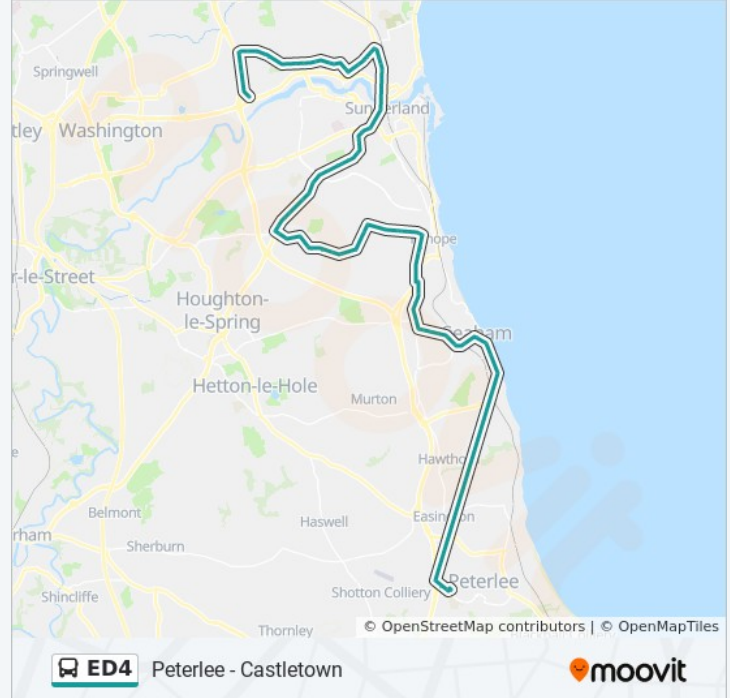

Trip Duration: 62 min

Line Summary:

Ryhope Street-St Pauls Terrace, Ryhope Village

Ryhope Street South-Roselea Ave, Ryhope Colliery

Ryhope Street-Library, Ryhope Colliery

Ryhope Street-Post Office, Ryhope Colliery

Silksworth Road-Woodside Grove, East Herrington

Durham Road - Crow Lane, East Herrington

East Herrington Board Inn, East Herrington

Durham Road-St Chad's Road, East Herrington

Durham Road-Bridal Path, Farringdon

Durham Road-Beckwith Road, Farringdon

North Moor, Thorney Close

North Moor, Thorney Close

Durham Road-Grindon Lane, Thorney Close

Prospect Lidl, Barnes Park

Durham Road-Ettrick Grove, Barnes Park

Durham Road-Bede Centre, Barnes Park

Durham Road-Bede Centre, Barnes Park

Durham Road - Barnes Park Road, Barnes Park

Durham Road-Dunelm, Eden Vale

Durham Road-Fox Street, Eden Vale

Durham Road-Eden House Road, Eden Vale

Durham Road-The Royalty, Eden Vale