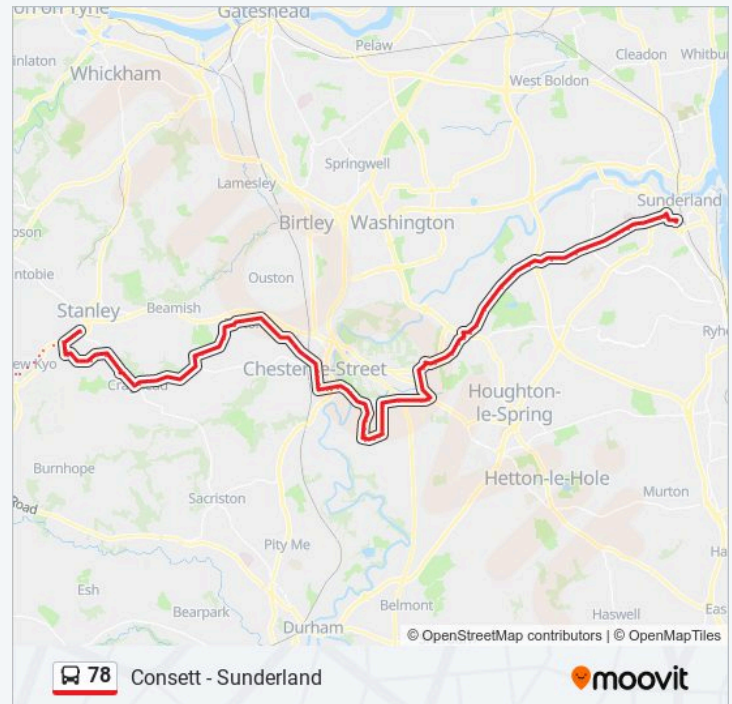

## 78 bus Info

**Direction:** Sunderland

**Stops:** 104

**Trip Duration:** 92 min

**Line Summary:**

Punch Bowl, Craghead

Front Street, Craghead

Shafto Terrace, Craghead