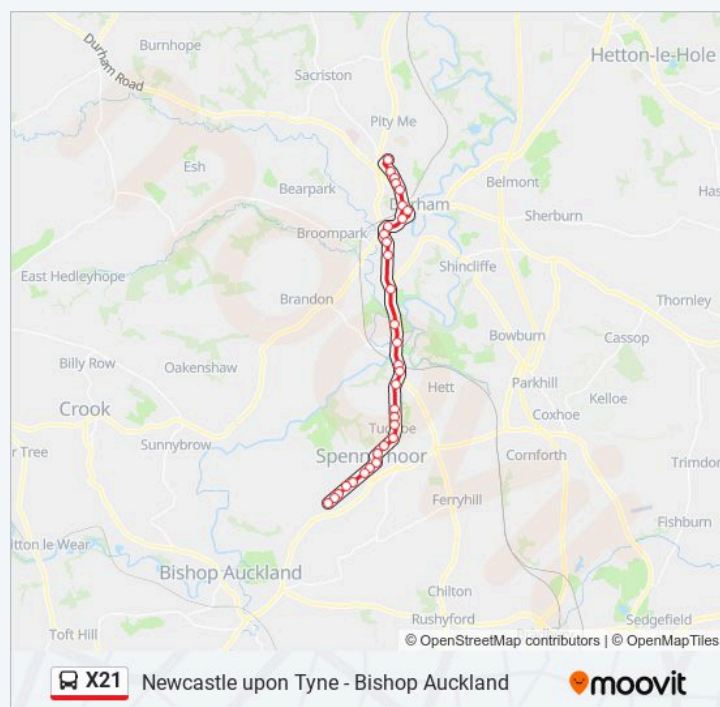

Rogerson Terrace, Croxdale

Station, Croxdale

The Honest Lawyer, Croxdale

Gate, Burn Hall

Cock O the North, Durham

Douglas Gardens, Durham

Duke Of Wellington, Nevilles Cross

Ellam Avenue, Nevilles Cross

Church, Nevilles Cross

Crossgate Peth - Bottom, Durham

Bus Station Stand G, Durham

Wharton Park, Durham

St Leonards School, Durham

County Hall, Durham

Dryburn Hospital - Old Entrance, Durham

Aykley Heads - For University Hospital, Durham

New College, Framwellgate Moor

**Direction: Framwellgate Moor**

**Stops: 32**

**Trip Duration: 43 min**

**Line Summary:**

**Direction: Gateshead**

71 stops

[VIEW LINE SCHEDULE](#)