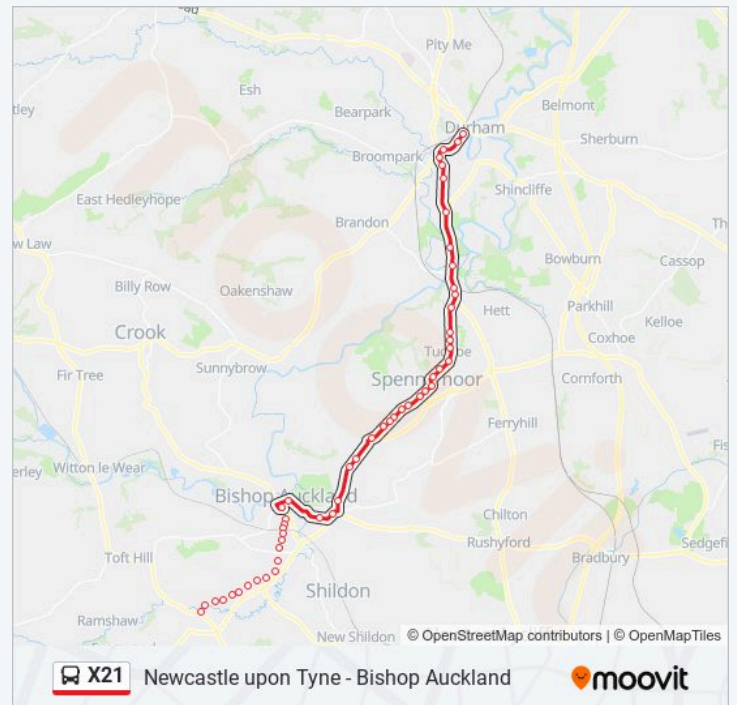

**X21 bus Info**

**Direction:** Durham

**Stops:** 51

**Trip Duration:** 27 min

**Line Summary:**

Whitworth Terrace, Spennymoor

Charles Street, Spennymoor

High Street, Spennymoor