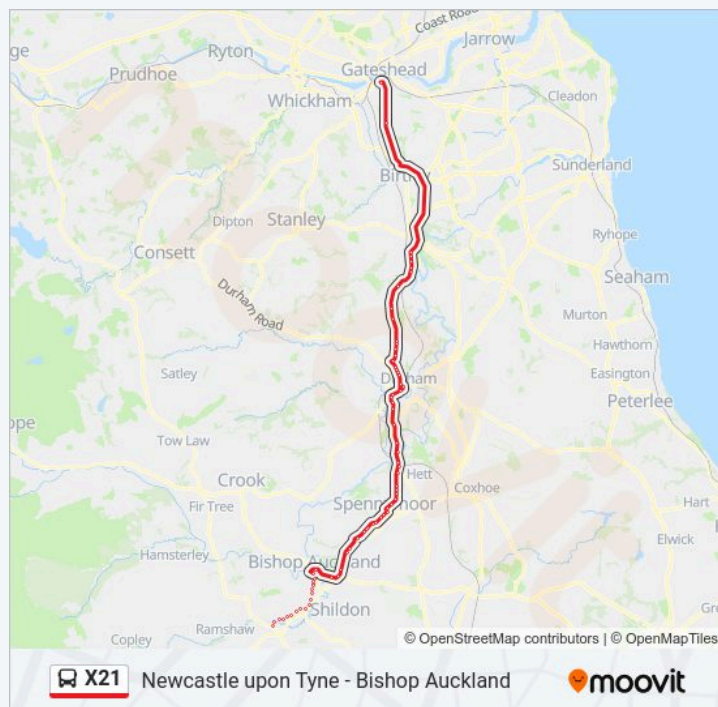

Maude Terrace, St Helen Auckland

Saturday

21:45 - 22:45

Superstore, Tindale Crescent

Club - Watling Road, Tindale Crescent

Watling Road - Bakery, Bishop Auckland

Watling Road - Lime Grove, Bishop Auckland

Watling Road - Aclet Hotel, Bishop Auckland

Cabin Gate, Bishop Auckland

Cockton Hill Club, Bishop Auckland

General Hospital, Bishop Auckland

Railway Station Bus Stop, Bishop Auckland

Newgate Street - Medical Centre, Bishop Auckland

Newgate St Methodist Ch, Bishop Auckland

Tenters Street Stand B, Bishop Auckland

Market Place, Bishop Auckland

Durham Road, Canney Hill

Allotments, Canney Hill

The Top House, Coundon Gate

Westerton Lane End, Binchester

Garage, Binchester

Binchester Moor, Middlestone Moor

Newsagents, Middlestone Moor

Grayson Road - Lyne Road, Middlestone Moor

Moor Grange, Middlestone Moor

Four Lane Ends, Spennymoor

Whitworth Terrace, Spennymoor

Charles Street, Spennymoor

High Street, Spennymoor

Cheapside Stand C, Spennymoor

Burn Terrace, Spennymoor

Durham Road, Spennymoor

York Villas, Tudhoe

Victory Club, Tudhoe

X21 bus Info

Direction: Gateshead

Stops: 71

Trip Duration: 65 min

Line Summary: