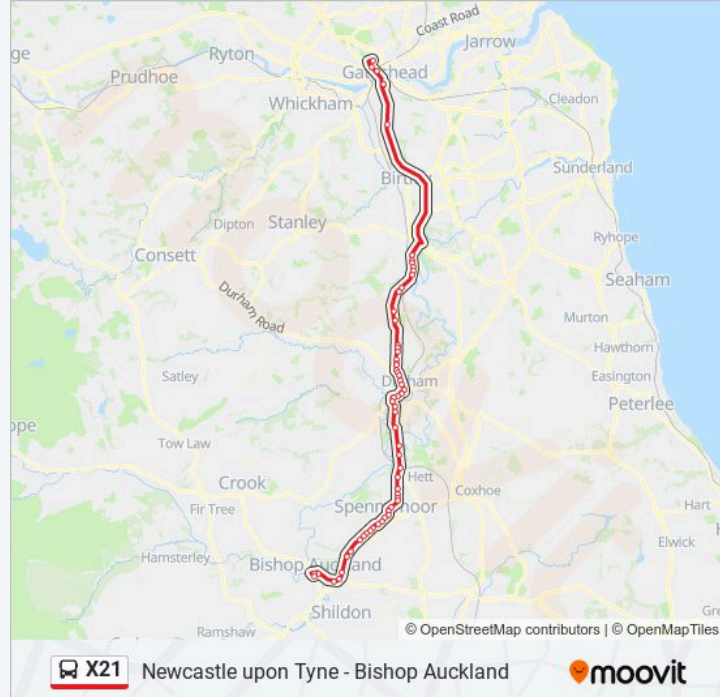

High Carr Road, Framwellgate Moor

Aykley Heads - For University Hospital, Durham

Dryburn Hospital - Old Entrance, Durham

County Hall, Durham

St Leonards School, Durham

Wharton Park, Durham

Bus Station Stand H, Durham

Crossgate Peth - Bottom, Durham

St Margarets School, Durham

Church, Nevilles Cross

Ellam Avenue, Nevilles Cross

Duke Of Wellington, Nevilles Cross

Douglas Gardens, Durham

Cock O the North, Durham

Gate, Burn Hall

The Honest Lawyer, Croxdale

Rogerson Terrace, Croxdale

Corner Shop, Croxdale

Schools, Tudhoe

Post Office, Tudhoe

Victory Club, Tudhoe

York Villas, Tudhoe

Durham Road, Spennymoor

Burn Terrace, Spennymoor

Cheapside Stand F, Spennymoor

High Street, Spennymoor

Charles Street, Spennymoor

Whitworth Terrace, Spennymoor

Four Lane Ends, Spennymoor

Moor Grange, Middlestone Moor

Grayson Road - Lyne Road, Middlestone Moor

Newsagents, Middlestone Moor