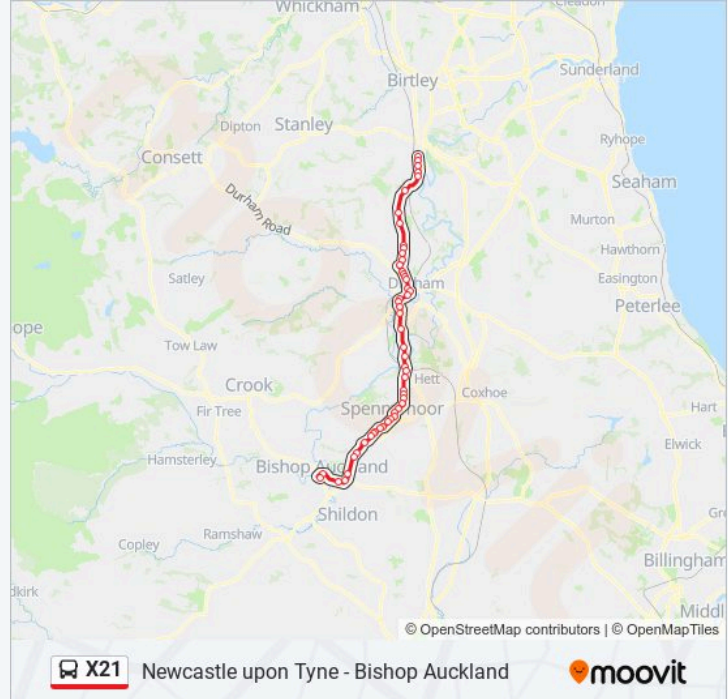

Post Office, Tudhoe

Schools, Tudhoe

Corner Shop, Croxdale

Rogerson Terrace, Croxdale

Station, Croxdale

The Honest Lawyer, Croxdale

Gate, Burn Hall

Cock O the North, Durham

Douglas Gardens, Durham

Duke Of Wellington, Nevilles Cross

Ellam Avenue, Nevilles Cross

Church, Nevilles Cross

Crossgate Peth - Bottom, Durham

Bus Station Stand G, Durham

Wharton Park, Durham

St Leonards School, Durham

County Hall, Durham

Dryburn Hospital - Old Entrance, Durham

Aykley Heads - For University Hospital, Durham

New College, Framwellgate Moor

Front Street, Framwellgate Moor

Oxley Terrace, Pity Me

Front Street - Junction Woodbine Road, Pity Me

Front Street, Pity Me

Lane End, Plawsworth Gate

Red Lion, Plawsworth

Inn, Chester Moor

Hermitage, Chester-Le-Street

Clifford Terrace, Chester-Le-Street

Black Horse, Chester-Le-Street

Lambton Arms Ph, Chester-Le-Street

Front Street, Chester-Le-Street