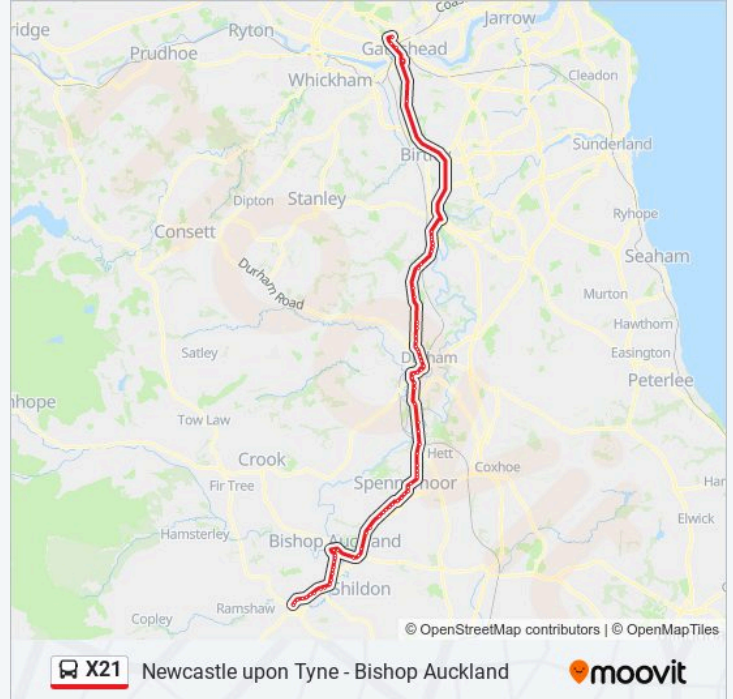

Red Lion, Plawsworth

Lane End, Plawsworth Gate

Front Street, Pity Me

Front Street - Junction Woodbine Road, Pity Me

Oxley Terrace, Pity Me

Front Street, Framwellgate Moor

Salutation Bus Gate, Framwellgate Moor

High Carr Road, Framwellgate Moor

Aykley Heads - For University Hospital, Durham

Dryburn Hospital - Old Entrance, Durham

County Hall, Durham

St Leonards School, Durham

Wharton Park, Durham

Bus Station Stand H, Durham

Crossgate Peth - Bottom, Durham

St Margarets School, Durham

Church, Nevilles Cross

Ellam Avenue, Nevilles Cross

Duke Of Wellington, Nevilles Cross

Douglas Gardens, Durham

Cock O the North, Durham

Gate, Burn Hall

The Honest Lawyer, Croxdale

Rogerson Terrace, Croxdale

Corner Shop, Croxdale

Schools, Tudhoe

Post Office, Tudhoe

Victory Club, Tudhoe

York Villas, Tudhoe

Durham Road, Spennymoor

Burn Terrace, Spennymoor

Cheapside Stand F, Spennymoor