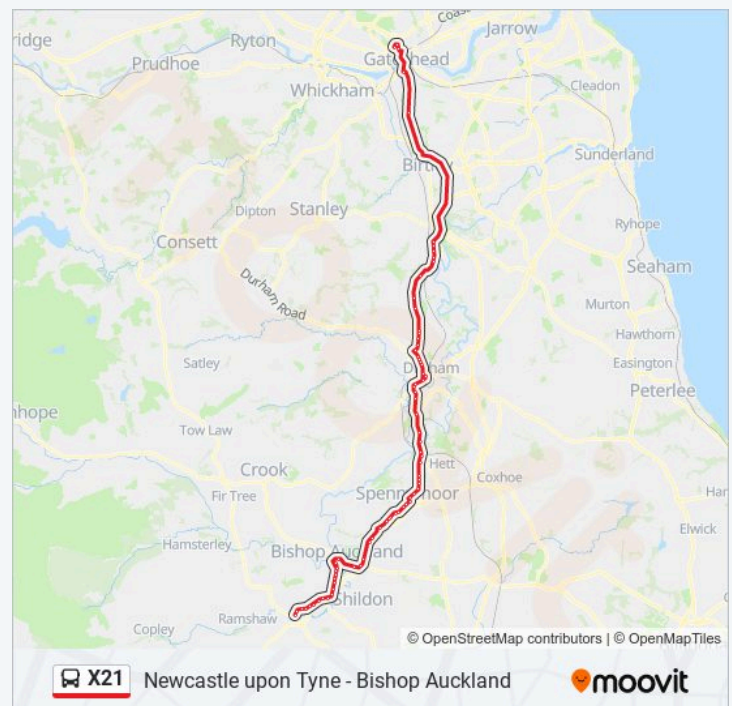

## X21 bus Info

**Direction:** Newcastle upon Tyne

**Stops:** 74

**Trip Duration:** 115 min

**Line Summary:**

Moor Grange, Middlestone Moor

Four Lane Ends, Spennymoor

Whitworth Terrace, Spennymoor