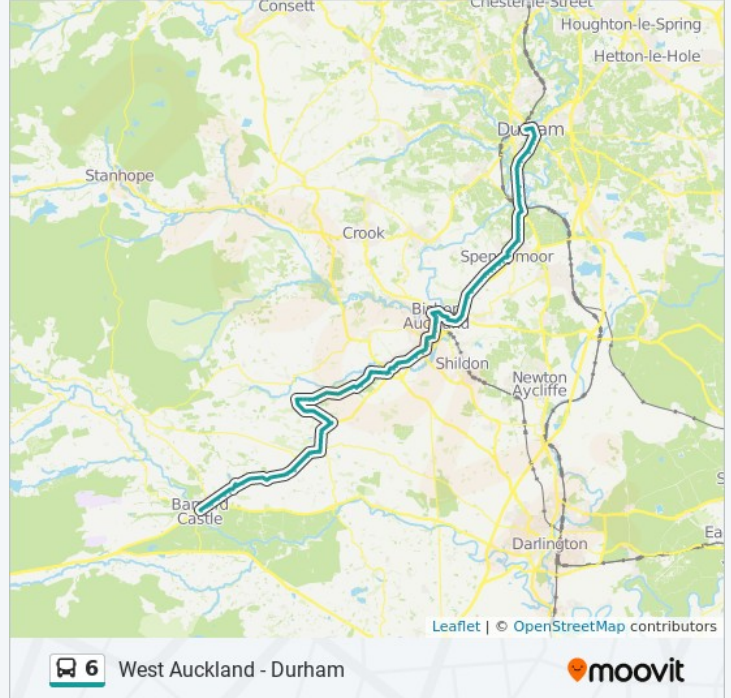

### 6 bus Info

**Direction:** Barnard Castle

**Stops:** 87

**Trip Duration:** 96 min

**Line Summary:**

Cheapside Stand F, Spennymoor  
High Street, Spennymoor  
Charles Street, Spennymoor  
Whitworth Terrace, Spennymoor  
Four Lane Ends, Spennymoor  
Moor Grange, Middlestone Moor  
Grayson Road - Lyne Road, Middlestone Moor  
Newsagents, Middlestone Moor  
Binchester Moor, Middlestone Moor  
Garage, Binchester  
Westerton Lane End, Binchester  
The Top House, Coundon Gate  
Allotments, Canney Hill  
Durham Road, Canney Hill  
Market Place, Bishop Auckland  
North Bondgate, Bishop Auckland  
Newgate Street Stand E, Bishop Auckland  
Newgate St Methodist Ch, Bishop Auckland  
Newgate Street - Medical Centre, Bishop Auckland  
General Hospital, Bishop Auckland  
Cockton Hill Club, Bishop Auckland  
Cabin Gate, Bishop Auckland  
St Marys Rc Church, Bishop Auckland  
Irvin Avenue, Woodhouse Close Estate  
Proudfoot Dr - Walker Dr, Woodhouse Close Estate  
Proudfoot Drive - Shops, Woodhouse Close Estate  
Proudfoot Drive - South, Woodhouse Close Estate  
Club - Watling Road, Tindale Crescent  
Superstore, Tindale Crescent  
Maude Terrace, St Helen Auckland  
Laburnum Grove, St Helen Auckland  
St Helens Church, St Helen Auckland  
Wheatsheaf, St Helen Auckland

Station Rd, West Auckland

Club, West Auckland

Brewery, West Auckland

Eden Garage, West Auckland

Copeland Rd-Robson Rd, West Auckland

Copeland Rd-Dickenson Rd, West Auckland

Copeland House, Evenwood

Copeland Row, Evenwood