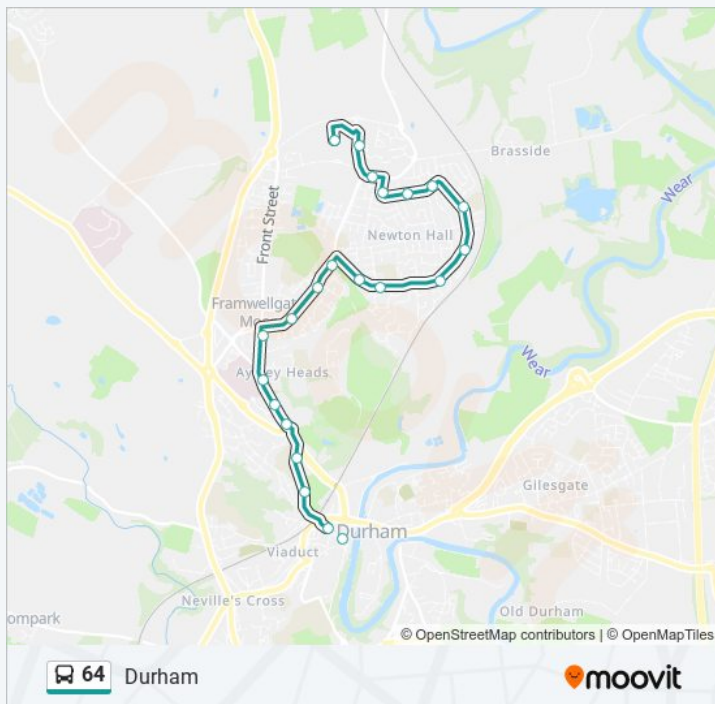

64 bus Info

Dilston Road, Newton Hall

Langley Road, Newton Hall

Eden Road, Newton Hall

Bek Road End, Newton Hall

School, Framwellgate Moor

Happy Wanderer, Framwellgate Moor

High Carr Road, Framwellgate Moor

Aykley Heads - For University Hospital, Durham

Dryburn Hospital - Old Entrance, Durham

County Hall, Durham

St Leonards School, Durham

Wharton Park, Durham

North Rd Temporary Stop H, Durham

Direction: Durham

Stops: 21

Trip Duration: 16 min

Line Summary:

Direction: Gilesgate Moor

30 stops

[VIEW LINE SCHEDULE](#)

Sainsburys, Arnison Centre

Mercia Retail Park, Arnison Centre

Direction: Gilesgate Moor

Stops: 30

Trip Duration: 31 min

Line Summary:

Aykley Heads - For University Hospital, Durham

Dryburn Hospital - Old Entrance, Durham

County Hall, Durham

St Leonards School, Durham