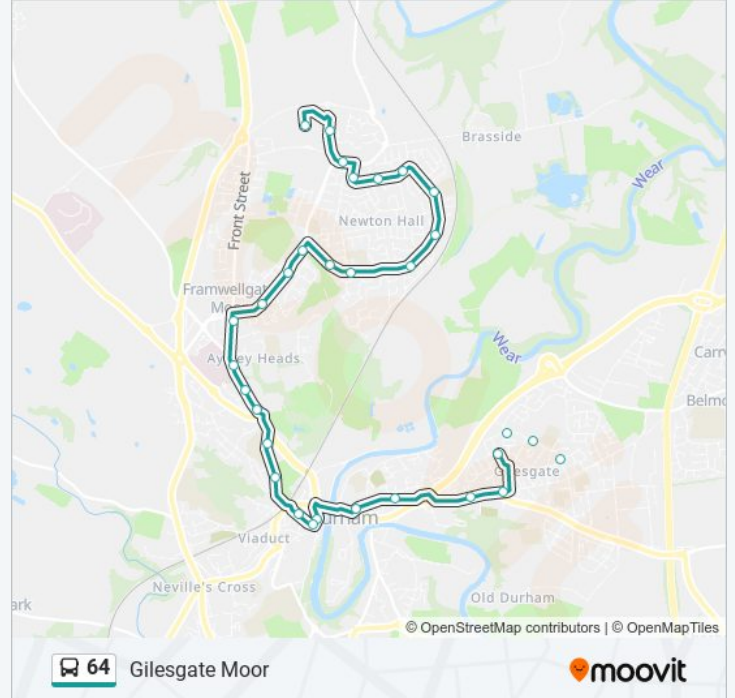

Stops: 21

Trip Duration: 16 min

Line Summary:

Direction: Gilesgate Moor

30 stops

[VIEW LINE SCHEDULE](#)

Sainsburys, Arnison Centre

Mercia Retail Park, Arnison Centre

Direction: Gilesgate Moor

Stops: 30

Trip Duration: 31 min

Line Summary:

Aykley Heads - For University Hospital, Durham

Dryburn Hospital - Old Entrance, Durham

County Hall, Durham

St Leonards School, Durham

Wharton Park, Durham

North Rd Temporary Stop H, Durham

Millburngate Stand A, Durham

Claypath Millennium Place, Durham

The Chains - Woodman, Durham

Magdalene Street, Durham

Sunderland Road, Durham

Montgomery Crescent, Gilesgate Moor

Bradford Crescent, Gilesgate Moor

Bradford Cr-Roosevelt Rd, Gilesgate Moor

Musgrave Gardens, Gilesgate Moor

Direction: Sherburn

41 stops

[VIEW LINE SCHEDULE](#)

Sainsburys, Arnison Centre

Mercia Retail Park, Arnison Centre