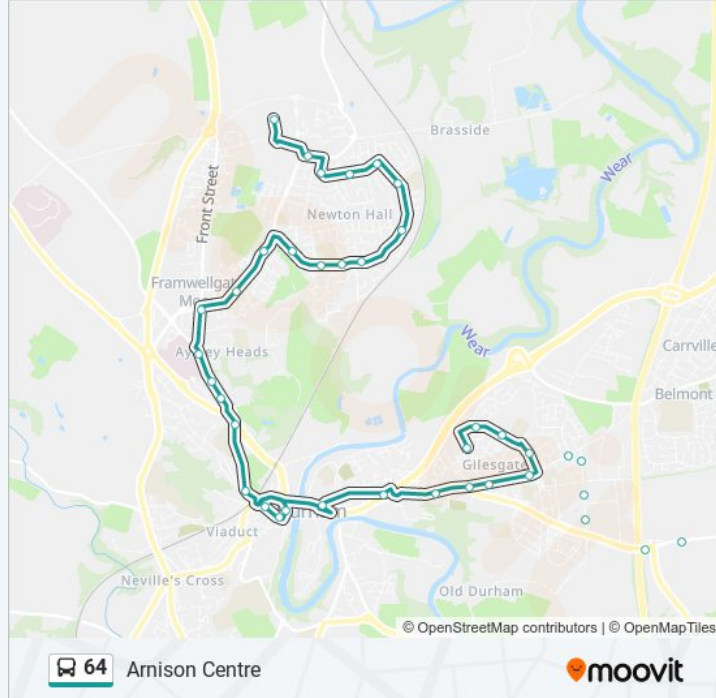

St Leonards School, Durham

County Hall, Durham

Dryburn Hospital - Old Entrance, Durham

Aykley Heads - For University Hospital, Durham

High Carr Road, Framwellgate Moor

Happy Wanderer, Framwellgate Moor

School, Framwellgate Moor

Eden Road, Newton Hall

Langley Road, Newton Hall

Kirkham Road, Newton Hall

Dilston Road, Newton Hall

Canterbury Road Park, Newton Hall

Canterbury Road Schools, Newton Hall

Norwich Road, Newton Hall

Rothbury Rd Phone Box, Newton Hall

Rothbury Road - Alnwick Road, Newton Hall

Abbey Sports Centre, Newton Hall

Sainsburys, Arnison Centre

Direction: Durham

21 stops

[VIEW LINE SCHEDULE](#)

Sainsburys, Arnison Centre

Mercia Retail Park, Arnison Centre

Direction: Gilesgate Moor

Stops: 30

Trip Duration: 31 min

Line Summary:

Aykley Heads - For University Hospital, Durham

Dryburn Hospital - Old Entrance, Durham

County Hall, Durham

St Leonards School, Durham