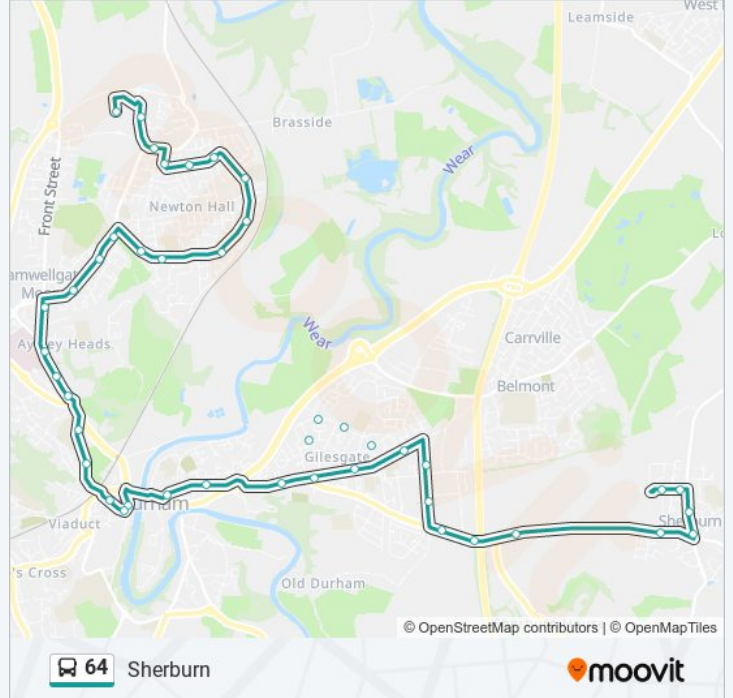

Direction: Gilesgate Moor

Stops: 30

Trip Duration: 31 min

Line Summary:

Aykley Heads - For University Hospital, Durham

Dryburn Hospital - Old Entrance, Durham

County Hall, Durham

St Leonards School, Durham

Dilston Road, Newton Hall

Langley Road, Newton Hall

Eden Road, Newton Hall

Bek Road End, Newton Hall

School, Framwellgate Moor

Happy Wanderer, Framwellgate Moor

64 bus Time Schedule

Sherburn Route Timetable:

Sunday	Not Operational
Monday	Not Operational
Tuesday	Not Operational
Wednesday	Not Operational
Thursday	Not Operational
Friday	06:59 - 21:24
Saturday	06:24 - 21:24

64 bus Info

Direction: Sherburn

Stops: 41

Trip Duration: 40 min

Line Summary:

High Carr Road, Framwellgate Moor
Aykley Heads - For University Hospital, Durham
Dryburn Hospital - Old Entrance, Durham
County Hall, Durham
St Leonards School, Durham
Wharton Park, Durham
North Rd Temporary Stop H, Durham
Millburngate Stand A, Durham
Claypath Millennium Place, Durham
The Chains - Woodman, Durham
Magdalene Street, Durham
Sunderland Road, Durham
Montgomery Crescent, Gilesgate Moor
Bradford Crescent, Gilesgate Moor
Bradford Cr-Roosevelt Rd, Gilesgate Moor
Musgrave Gardens, Gilesgate Moor
Travellers Rest, Gilesgate Moor
Rennys Lane, Gilesgate Moor
Dragon Lane Opposite Tesco, Gilesgate Moor
Dragon Lane End, Sherburn Road
Motorway Bridge, Sherburn Road
Sherburn Grange Farm, Sherburn Road
Church, Sherburn
Crossroads, Sherburn
Aged Miners, Sherburn
Park House, Sherburn
Gray Avenue, Sherburn