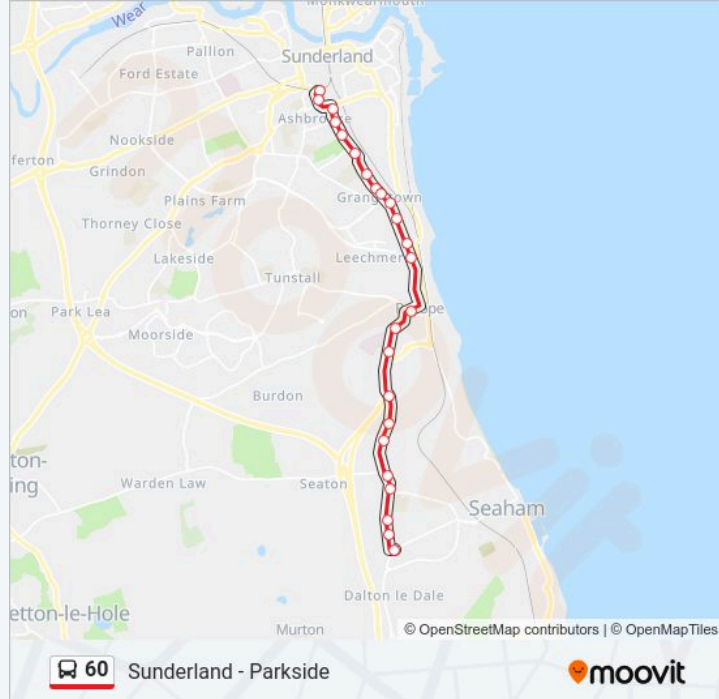

### Direction: New Seaham

24 stops

[VIEW LINE SCHEDULE](#)

- Sunderland Interchange, Sunderland (D)
- Stockton Road, Sunderland
- Burdon Road-Bede Place, Ashbrooke
- Ryhope Road-Mowbray Road, Ashbrooke
- Ryhope Road-Cedars Court, Ashbrooke
- Ryhope Road-China Street, Grangetown
- Ryhope Road-Ryton Square, Grangetown
- Ryhope Road-Weldon Avenue, Grangetown
- Ryhope Road - Hollywood Road, Grangetown
- Ryhope Road - Ocean Road, Grangetown
- Ryhope Road-Askrigg Avenue, Grangetown
- Ryhope Road-Angram Drive, Grangetown
- Ryhope Road-Salterfen Road, Grangetown
- The Village, Ryhope Village
- Ryhope Hospitals, Ryhope Village
- Stockton Road-Hawksley Grange, Ryhope Village
- Grange Mount House, Seaham Grange
- Seaham Grange Farm, Seaham Grange
- Glebe Est - Four Houses, Seaham Grange
- Byron Terrace, New Seaham
- Mill Inn - Stockton Road, New Seaham

### 60 bus Info

**Direction:** New Seaham

**Stops:** 24

**Trip Duration:** 17 min

**Line Summary:**

Eastlea Store, New Seaham

Westlea Shops, New Seaham

Mount Pleasant, New Seaham

### Direction: Parkside

47 stops

[VIEW LINE SCHEDULE](#)

- Sunderland Interchange, Sunderland (D)
- Stockton Road, Sunderland
- Burdon Road-Bede Place, Ashbrooke
- Ryhope Road-Mowbray Road, Ashbrooke
- Ryhope Road-Cedars Court, Ashbrooke
- Ryhope Road-China Street, Grangetown
- Ryhope Road-Ryton Square, Grangetown
- Ryhope Road-Weldon Avenue, Grangetown
- Ryhope Road - Hollywood Road, Grangetown
- Ryhope Road - Ocean Road, Grangetown
- Ryhope Road-Askrigg Avenue, Grangetown
- Ryhope Road-Angram Drive, Grangetown
- Ryhope Road-Salterfen Road, Grangetown
- The Village, Ryhope Village
- Ryhope Hospitals, Ryhope Village
- Stockton Road-Hawksley Grange, Ryhope Village
- Grange Mount House, Seaham Grange
- Seaham Grange Farm, Seaham Grange

### 60 bus Info

**Direction:** Seaham

**Stops:** 36

**Trip Duration:** 22 min

**Line Summary:**

George Street, Seaham

Sophia Street, Seaham

North Railway Street, Seaham