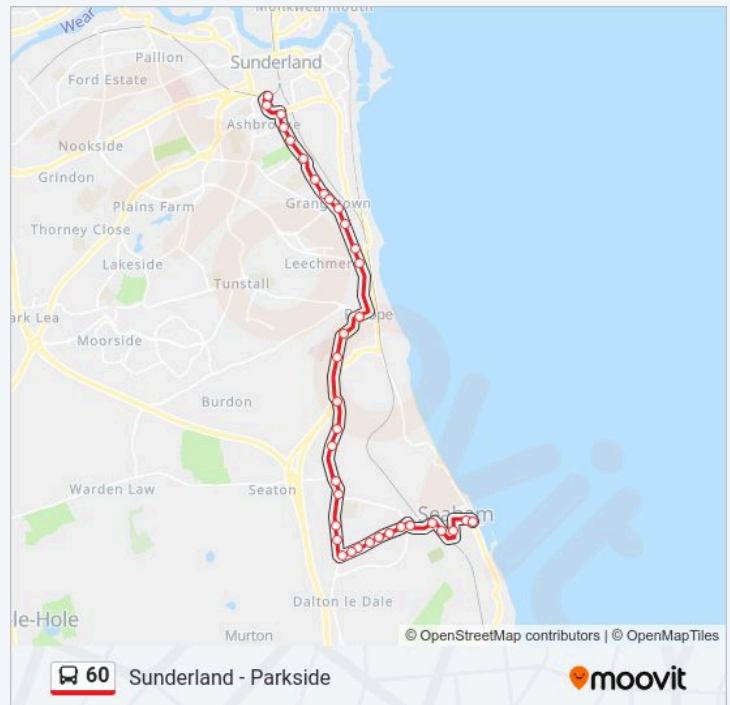

The Lawns, Deneside

The Avenue Shops, Deneside

The Avenue-Bethune Avenue, Deneside

Post Office, Deneside

Park, Deneside

New Strangford Road, Seaham

New Tempest Road - York House, Seaham

Monday	23:37
Tuesday	23:37
Wednesday	23:37
Thursday	23:37
Friday	23:37
Saturday	23:37

### 60 bus Info

**Direction:** Seaham

**Stops:** 36

**Trip Duration:** 22 min

**Line Summary:**

George Street, Seaham

Sophia Street, Seaham

North Railway Street, Seaham

Interchange, Seaham

**Direction: Sunderland**

46 stops

[VIEW LINE SCHEDULE](#)

Heathway, Parkside

Shops, Parkside

Parkside Crescent - Ash Crescent, Parkside

Roundabout, Parkside