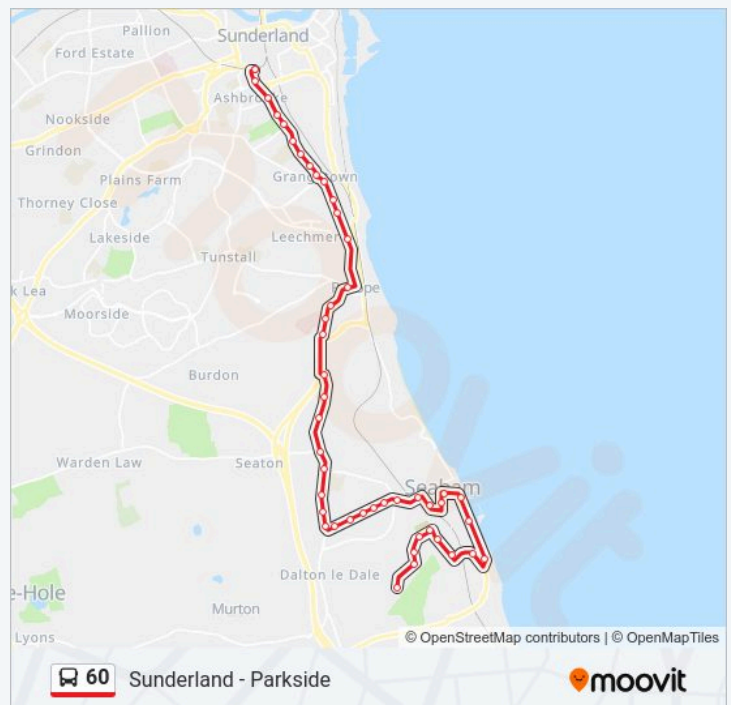

### 60 bus Info

**Direction:** Seaham

**Stops:** 36

**Trip Duration:** 22 min

**Line Summary:**

George Street, Seaham

Sophia Street, Seaham

North Railway Street, Seaham

The Avenue - Essex Crescent, Deneside

Mount Pleasant, New Seaham

Westlea Shops, New Seaham

Eastlea Store, New Seaham

Mill Inn - Stockton Road, New Seaham

**60 bus Time Schedule**

Sunderland Route Timetable:

Sunday	05:42 - 23:37
Monday	04:43 - 23:02
Tuesday	04:43 - 23:02
Wednesday	04:43 - 23:02
Thursday	04:43 - 23:02
Friday	04:43 - 23:02
Saturday	04:43 - 23:02

**60 bus Info**

**Direction:** Sunderland

**Stops:** 46

**Trip Duration:** 40 min

**Line Summary:**

Byron Terrace, New Seaham

Glebe Est - Four Houses, Seaham Grange

Seaham Grange Farm, Seaham Grange

Grange Mount House, Seaham Grange

Stockton Road, Ryhope Village