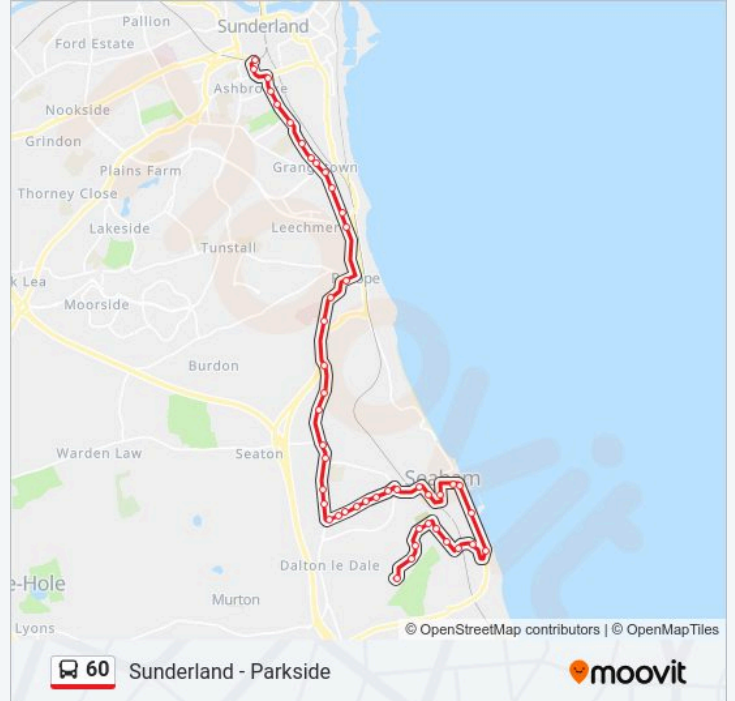

Shops, Parkside

Heathway, Parkside

**Direction: Seaham**

36 stops

[VIEW LINE SCHEDULE](#)

**60 bus Time Schedule**

Seaham Route Timetable:

Sunday

Not Operational

Sunderland Interchange, Sunderland (D)

Stockton Road, Sunderland

Burdon Road-Bede Place, Ashbrooke

Ryhope Road-Mowbray Road, Ashbrooke

Ryhope Road-Cedars Court, Ashbrooke

Ryhope Road-China Street, Grangetown

### 60 bus Info

**Direction:** Seaham

**Stops:** 36

**Trip Duration:** 22 min

**Line Summary:**

George Street, Seaham

Sophia Street, Seaham

North Railway Street, Seaham