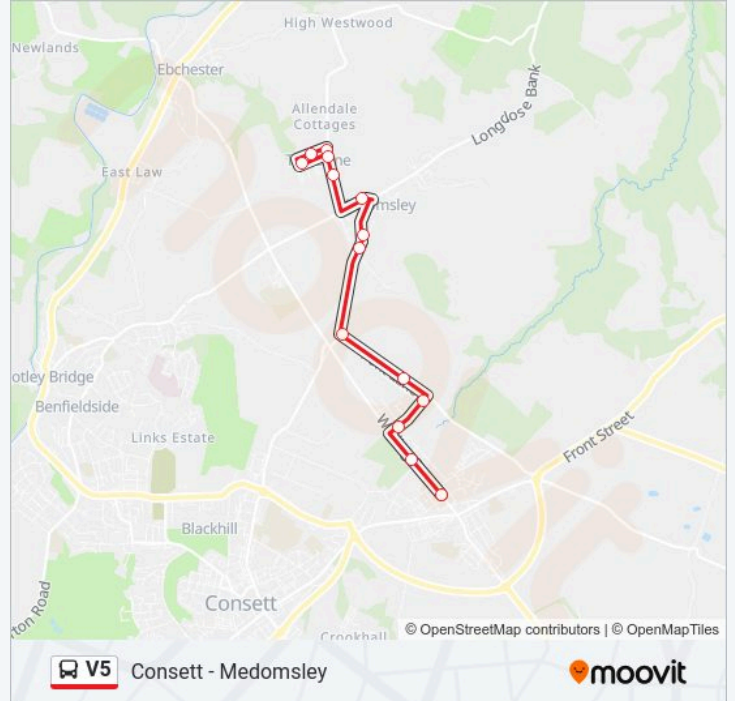

Gloucester Road End, Delves

Gloucester Road - Metcalfe Road, Delves

Main Street, Crookhall

Terminus, Crookhall

**Direction: Leadgate**

14 stops

[VIEW LINE SCHEDULE](#)

Top, Medomsley

Bradley Cottages, Leadgate

Bradley Bungalows, Leadgate

Pont Bungalows, Leadgate

Aged Miners Homes, Leadgate

Watling Street, Leadgate

**V5 bus Time Schedule**

Leadgate Route Timetable:

Sunday	Not Operational
Monday	07:21
Tuesday	07:21
Wednesday	07:21
Thursday	07:21
Friday	07:21
Saturday	Not Operational

**V5 bus Info**

**Direction:** Leadgate

**Stops:** 14

**Trip Duration:** 11 min

**Line Summary:**

**Direction: Medomsley**

32 stops

[VIEW LINE SCHEDULE](#)