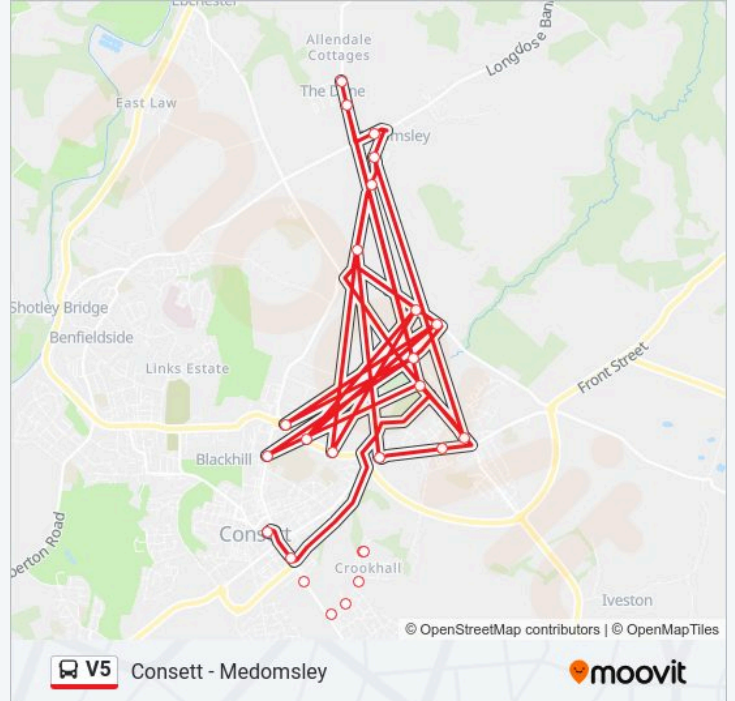

Leadgate Rd Service Station, Consett

Front Street, Leadgate

Devham Display, Medomsley

Watling Street, Leadgate

Aged Miners Homes, Leadgate

Pont Bungalows, Leadgate

Bradley Bungalows, Leadgate

Bradley Cottages, Leadgate

Fines Road, Leadgate

Fines Road Pithouse, Medomsley

Devham Display, Medomsley

Church, Medomsley

Grange Farm, Medomsley

Top, Medomsley

V5 bus time schedules and route maps are available in an offline PDF at moovitapp.com. Use the Moovit App to see live bus times, train schedule or subway schedule, and step-by-step directions for all public transit in North East and Cumbria.

© 2024 Moovit - All Rights Reserved