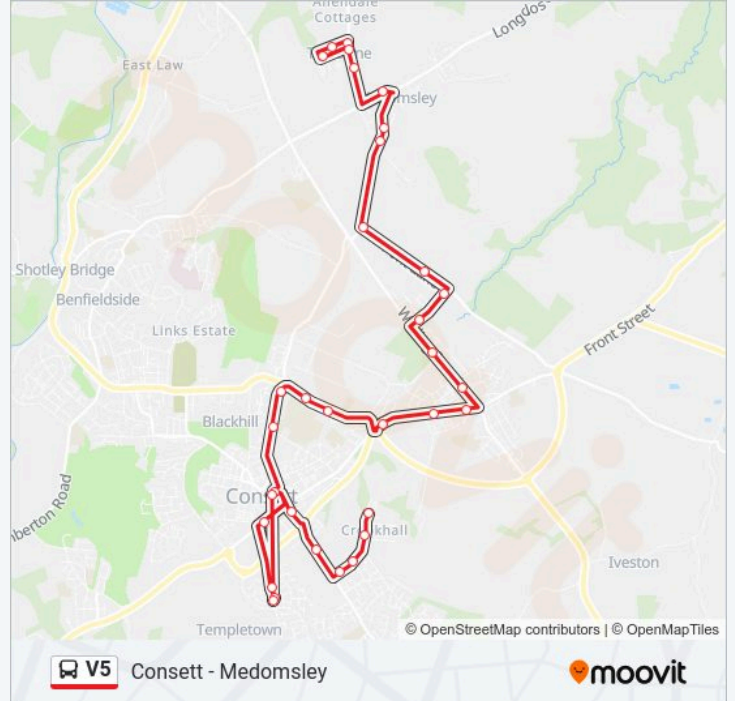

### V5 bus Info

**Direction:** Crookhall

**Stops:** 33

**Trip Duration:** 33 min

**Line Summary:**

Grove Cottage, Consett

Number One Roundabout, Consett

Leisure Centre-Academy, Consett

Gloucester Road End, Delves

Gloucester Road - Metcalfe Road, Delves

Main Street, Crookhall

Terminus, Crookhall

**Direction: Leadgate**

14 stops

[VIEW LINE SCHEDULE](#)

Top, Medomsley