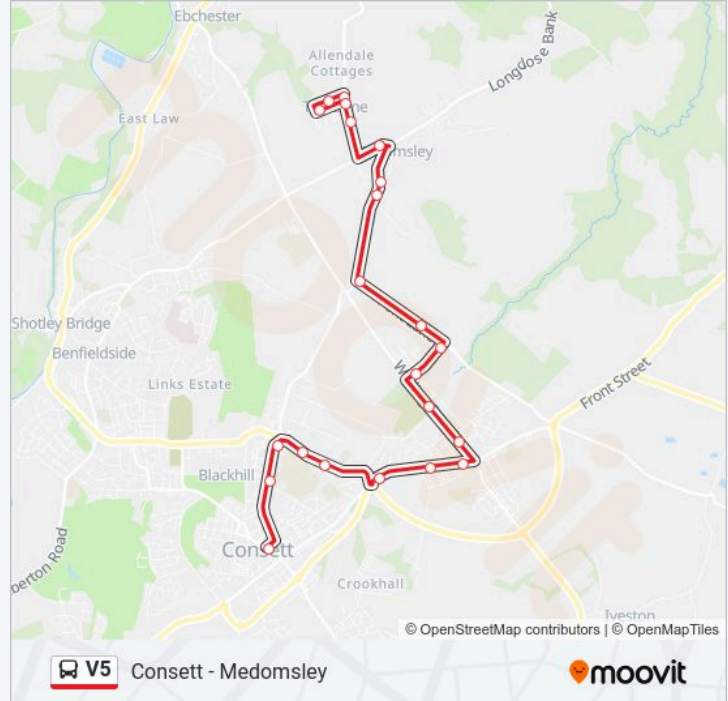

Consett Bus Station Stand A, Consett

Direction: Crookhall

33 stops

[VIEW LINE SCHEDULE](#)

Top, Medomsley
Denecrest, Medomsley
Telephone Kiosk, Medomsley
Top, Medomsley
Grange Farm, Medomsley
Church, Medomsley
Devham Display, Medomsley
Fines Road Pithouse, Medomsley
Pont Lane, Leadgate
Bradley Cottages, Leadgate
Bradley Bungalows, Leadgate
Pont Bungalows, Leadgate
Aged Miners Homes, Leadgate
Watling Street, Leadgate
Opposite Co-Op, Leadgate
Front Street, Leadgate
Leadgate Rd Service Station, Consett
Adult Training Centre, Consett

V5 bus Time Schedule

Crookhall Route Timetable:

Sunday	Not Operational
Monday	08:01 - 17:25
Tuesday	08:01 - 17:25
Wednesday	08:01 - 17:25
Thursday	08:01 - 17:25
Friday	08:01 - 17:25
Saturday	08:25 - 17:25

V5 bus Info

Direction: Crookhall

Stops: 33

Trip Duration: 33 min

Line Summary: