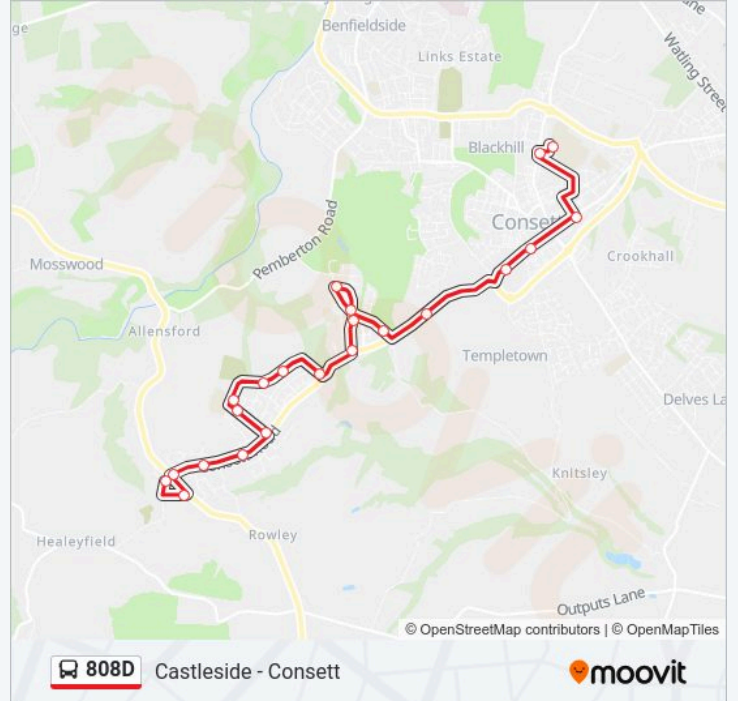

Direction: Castleside

22 stops

[VIEW LINE SCHEDULE](#)

- Academy, Consett
- Leisure Centre-Academy, Consett
- Sherburn Terrace, Consett
- Front Street, Consett
- Derwentside College, Consett
- Fell Coke Works, Consett
- Deneburn Grove, the Grove
- Selby Gardens, the Grove
- Schools, the Grove
- Schools, the Grove
- Co-Op Store, the Grove
- Dunelm Road, Moorside
- Dunelm Road Middle, Moorside
- Rutland Road, Moorside
- Chester Road, Moorside
- Derby Drive - Top, Moorside
- Norfolk Road, Moorside
- Mace Shop, Castleside
- Horse And Groom Ph, Castleside
- Consett Road, Castleside
- Schools, Castleside

808D bus Time Schedule

Castleside Route Timetable:

Sunday	Not Operational
Monday	14:08
Tuesday	14:08
Wednesday	14:08
Thursday	14:08
Friday	14:08
Saturday	Not Operational

808D bus Info

Direction: Castleside

Stops: 22

Trip Duration: 21 min

Line Summary:

Church, Castleside

Direction: Consett

18 stops

[VIEW LINE SCHEDULE](#)

Church, Castleside

Stops: 18

Trip Duration: 26 min

Line Summary:

808D bus time schedules and route maps are available in an offline PDF at moovitapp.com. Use the Moovit App to see live bus times, train schedule or subway schedule, and step-by-step directions for all public transit in North East and Cumbria.