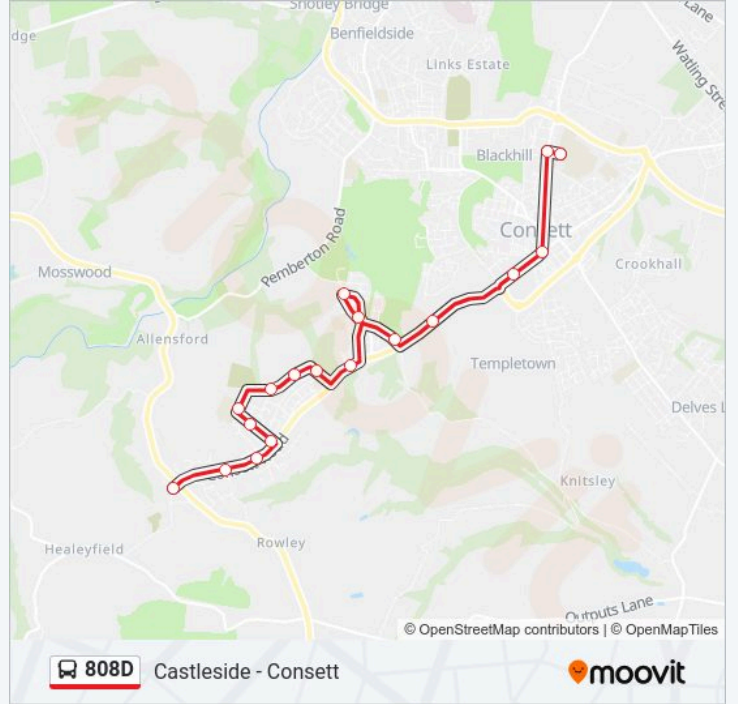

Direction: Castleside

22 stops

[VIEW LINE SCHEDULE](#)

- Academy, Consett
- Leisure Centre-Academy, Consett
- Sherburn Terrace, Consett
- Front Street, Consett
- Derwentside College, Consett
- Fell Coke Works, Consett
- Deneburn Grove, the Grove
- Selby Gardens, the Grove
- Schools, the Grove
- Schools, the Grove
- Co-Op Store, the Grove
- Dunelm Road, Moorside
- Dunelm Road Middle, Moorside
- Rutland Road, Moorside
- Chester Road, Moorside
- Derby Drive - Top, Moorside
- Norfolk Road, Moorside
- Mace Shop, Castleside
- Horse And Groom Ph, Castleside
- Consett Road, Castleside
- Schools, Castleside

Stops: 18

Trip Duration: 26 min

Line Summary:

808D bus time schedules and route maps are available in an offline PDF at moovitapp.com. Use the Moovit App to see live bus times, train schedule or subway schedule, and step-by-step directions for all public transit in North East and Cumbria.