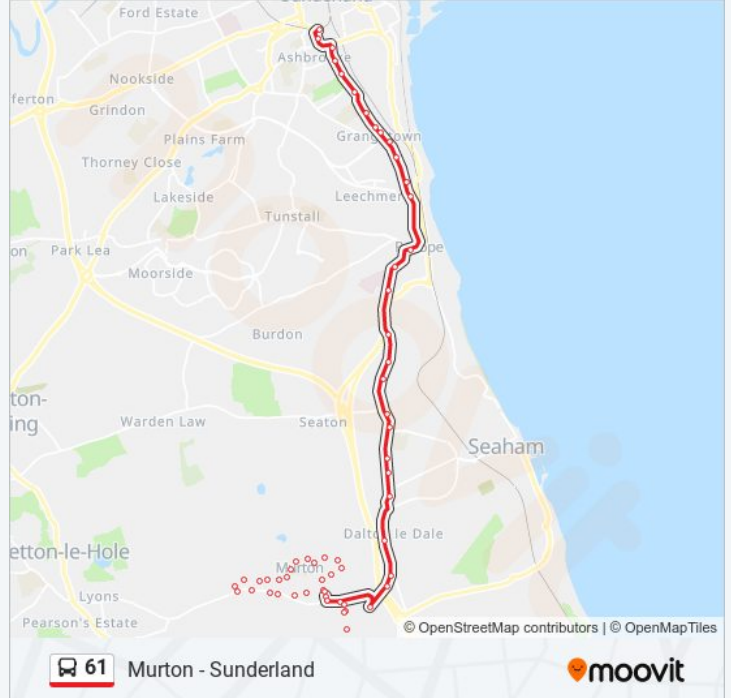

Direction: Murton

54 stops

[VIEW LINE SCHEDULE](#)

- Sunderland Interchange, Sunderland (A)
- Stockton Road, Sunderland
- Burdon Road-Bede Place, Ashbrooke
- Ryhope Road-Mowbray Road, Ashbrooke
- Ryhope Road-Cedars Court, Ashbrooke
- Ryhope Road-China Street, Grangetown
- Ryhope Road-Ryton Square, Grangetown
- Ryhope Road-Weldon Avenue, Grangetown
- Ryhope Road - Hollywood Road, Grangetown
- Ryhope Road - Ocean Road, Grangetown
- Ryhope Road-Askrigg Avenue, Grangetown
- Ryhope Road-Angram Drive, Grangetown
- Ryhope Road-Salterfen Road, Grangetown
- The Village, Ryhope Village
- Ryhope Hospitals, Ryhope Village
- Stockton Road-Hawksley Grange, Ryhope Village
- Grange Mount House, Seaham Grange
- Seaham Grange Farm, Seaham Grange
- Glebe Est - Four Houses, Seaham Grange
- Byron Terrace, New Seaham
- Mill Inn - Stockton Road, New Seaham
- Eastlea Store, New Seaham

Direction: Murton

Stops: 54

Trip Duration: 26 min

Line Summary:

Westlea Shops, New Seaham
Mount Pleasant, New Seaham
Times Inn, Dalton-Le-Dale
Road End, Cold Hesledon
Forklift, Cold Hesledon
Shopping Centre, Dalton Park
Crossings, Murton
Colliery Inn, Murton
Store Clock, Murton
Ripon Terrace, Murton
Knaresborough Road, Murton
Church Lane, Murton
Cenotaph, Murton
Station Road, Murton
Station Road South, Murton
Station Estate South, Murton
Station Estate North, Murton
Wellfield Road, Murton
Wellfield Road Club, Murton
Hostel, Murton
Barnes Road, Murton
Webb Avenue, Murton
Burnip Road, Murton
Toft Crescent, Murton
Mann Crescent, Murton
Truro Avenue, Murton
Bude Square, Murton
Penryn Avenue, Murton
Pit Road, Murton
Woods Terrace, Murton
Store Clock, Murton
Colliery Inn, Murton