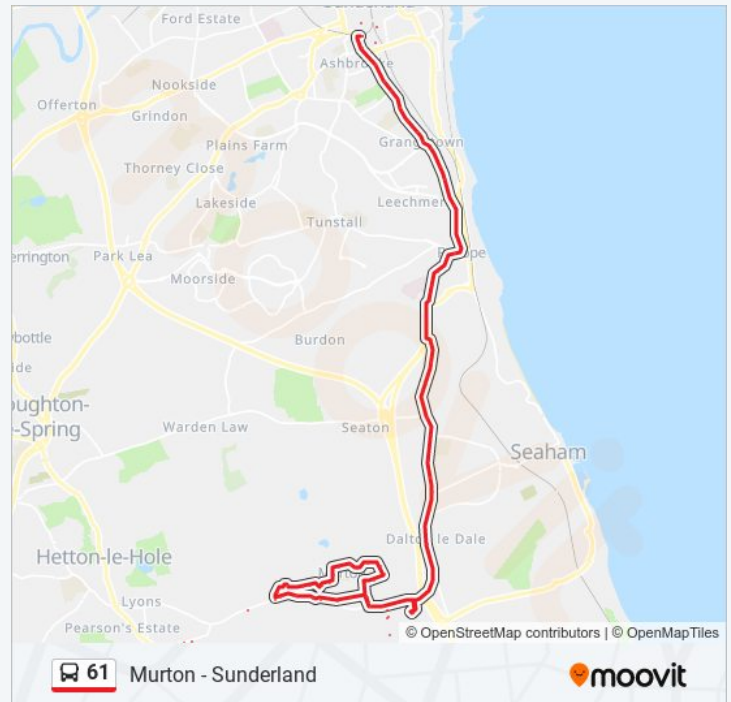

Station Estate South, Murton

Station Estate North, Murton

Wellfield Road, Murton

61 bus info

Direction: Sunderland

Stops: 85

Trip Duration: 50 min

Line Summary:

Wellfield Road Club, Murton

Hostel, Murton

Barnes Road, Murton

Webb Avenue, Murton

Burnip Road, Murton

Toft Crescent, Murton

Mann Crescent, Murton

Truro Avenue, Murton