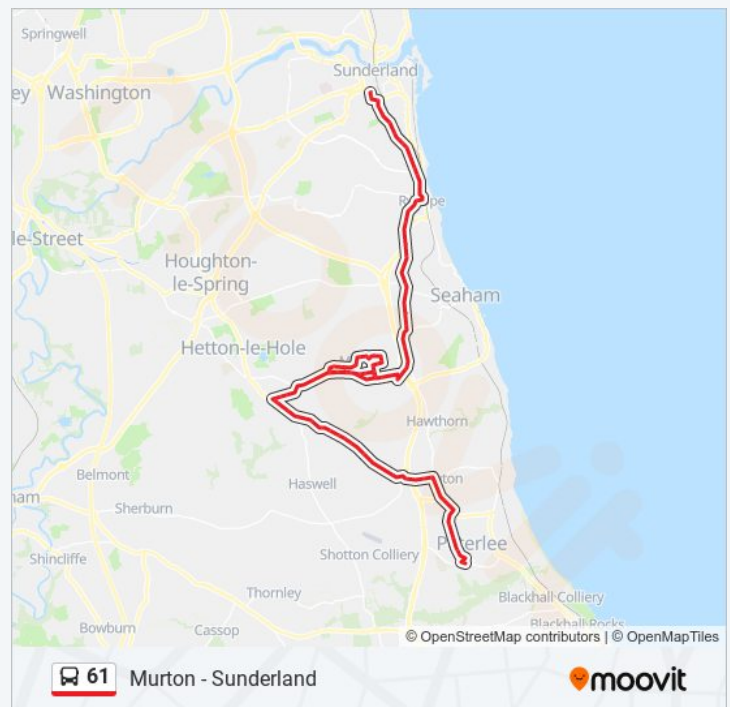

Direction: Murton

Stops: 54

Trip Duration: 26 min

Line Summary:

Westlea Shops, New Seaham
Mount Pleasant, New Seaham
Times Inn, Dalton-Le-Dale
Road End, Cold Hesledon
Forklift, Cold Hesledon
Shopping Centre, Dalton Park
Crossings, Murton
Colliery Inn, Murton
Store Clock, Murton
Ripon Terrace, Murton
Knaresborough Road, Murton
Church Lane, Murton
Cenotaph, Murton
Station Road, Murton
Station Road South, Murton
Station Estate South, Murton
Station Estate North, Murton
Wellfield Road, Murton
Wellfield Road Club, Murton
Hostel, Murton
Barnes Road, Murton
Webb Avenue, Murton
Burnip Road, Murton
Toft Crescent, Murton
Mann Crescent, Murton
Truro Avenue, Murton
Bude Square, Murton
Penryn Avenue, Murton
Pit Road, Murton
Woods Terrace, Murton
Store Clock, Murton
Colliery Inn, Murton

Direction: Peterlee

84 stops

[VIEW LINE SCHEDULE](#)

Sunderland Interchange, Sunderland (A)
Stockton Road, Sunderland
Burdon Road-Bede Place, Ashbrooke
Ryhope Road-Mowbray Road, Ashbrooke
Ryhope Road-Cedars Court, Ashbrooke
Ryhope Road-China Street, Grangetown
Ryhope Road-Ryton Square, Grangetown
Ryhope Road-Weldon Avenue, Grangetown
Ryhope Road - Hollywood Road, Grangetown
Ryhope Road - Ocean Road, Grangetown
Ryhope Road-Askrigg Avenue, Grangetown
Ryhope Road-Angram Drive, Grangetown
Ryhope Road-Salterfen Road, Grangetown
The Village, Ryhope Village
Ryhope Hospitals, Ryhope Village
Stockton Road-Hawksley Grange, Ryhope Village
Grange Mount House, Seaham Grange
Seaham Grange Farm, Seaham Grange
Glebe Est - Four Houses, Seaham Grange
Byron Terrace, New Seaham
Mill Inn - Stockton Road, New Seaham
Eastlea Store, New Seaham
Westlea Shops, New Seaham
Mount Pleasant, New Seaham
Times Inn, Dalton-Le-Dale
Road End, Cold Hesledon
Forklift, Cold Hesledon
Shopping Centre, Dalton Park
Crossings, Murton
Colliery Inn, Murton

61 bus Info

Direction: Peterlee

Stops: 84

Trip Duration: 65 min

Line Summary:

Store Clock, Murton

Ripon Terrace, Murton

Knarborough Road, Murton