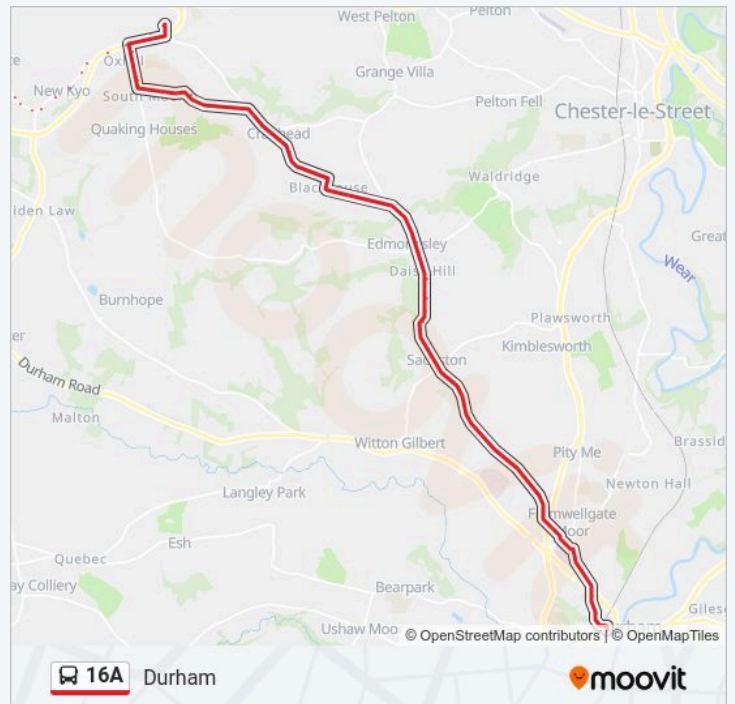

Saturday

06:09 - 22:56

16A bus Info

Direction: Durham

Stops: 89

Trip Duration: 31 min

Line Summary:

North Road-Carrmyers, Harelaw

Direction: Stanley

39 stops

[VIEW LINE SCHEDULE](#)

Bus Station Stand F, Durham

Millburngate Stand B, Durham

County Hall, Durham

Dryburn Hospital - Old Entrance, Durham

Aykley Heads - For University Hospital, Durham