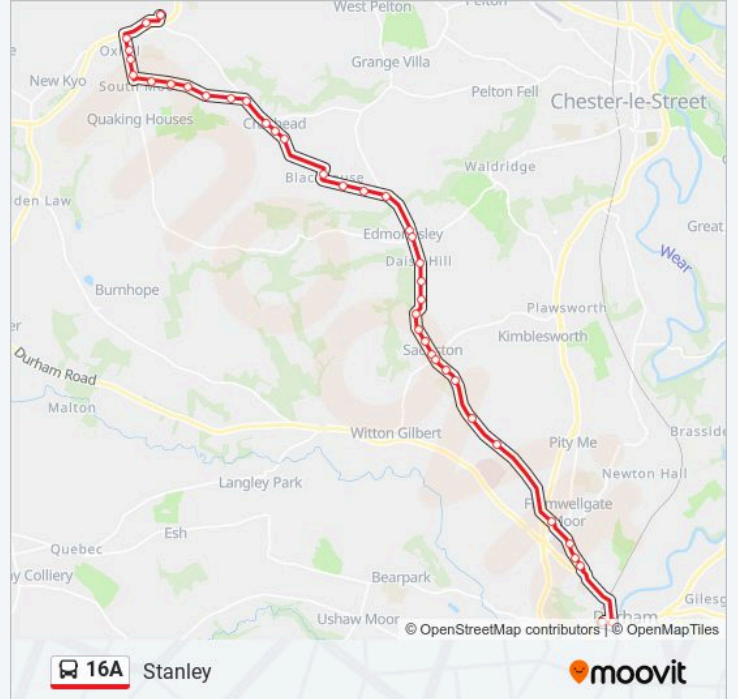

Direction: Stanley

39 stops

[VIEW LINE SCHEDULE](#)

Bus Station Stand F, Durham

Millburngate Stand B, Durham

County Hall, Durham

Dryburn Hospital - Old Entrance, Durham

Aykley Heads - For University Hospital, Durham

Hustledown - Tyne Road, South Moor

Hustledown - Southfields, South Moor

Poplar Street, South Moor

Rydal Avenue, South Moor

Park Road, South Moor

Arch - Park Road, South Moor

Civic Hall, Stanley

Stanley Bus Station Stand G, Stanley