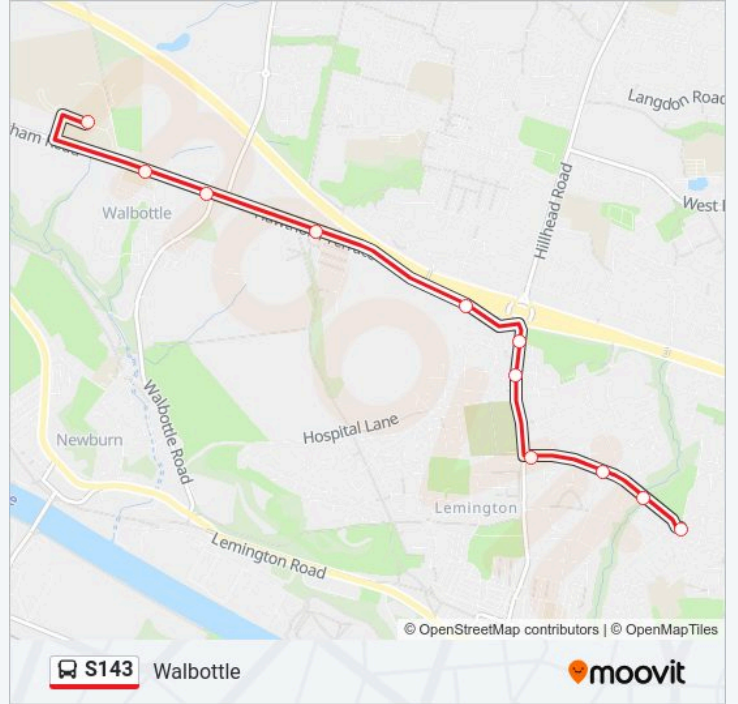

Direction: Lemington

9 stops

[VIEW LINE SCHEDULE](#)

Walbottle Academy, Walbottle
Hexham Road-Hawthorn Terrace, Walbottle
Walbottle
Old Hexham Road-Stephenson Terrace, Walbottle
Hexham Road-Lemington Road Ends, Lemington
Union Hall Road-West Denton Road, Lemington
Kirkston Avenue-Union Hall Road, Lemington
Kirkston Avenue-Claremont Avenue, Lemington
Dumpling Hall, Lemington

Trip Duration: 10 min

Line Summary:

Direction: Walbottle

11 stops

[VIEW LINE SCHEDULE](#)

- Dumpling Hall, Lemington
- Neptune Road, Lemington
- Kirkston Avenue-Dene Avenue, Lemington
- Kirkston Avenue-Union Hall Road, Lemington
- Union Hall Road-Hospital Lane, Lemington
- Union Hall Road-West Road, Lemington
- Hexham Road-Lemington Road Ends, Lemington
- Hexham Road-St Cuthberts Church, Walbottle
- Hawthorn Terrace, Walbottle
- Hexham Road-Hawthorn Terrace, Walbottle
- Walbottle Academy, Walbottle

S143 bus Time Schedule

Walbottle Route Timetable:

Sunday	Not Operational
Monday	07:50
Tuesday	07:50
Wednesday	07:50
Thursday	07:50
Friday	07:50
Saturday	Not Operational

S143 bus Info

Direction: Walbottle

Stops: 11

Trip Duration: 20 min

Line Summary:

S143 bus time schedules and route maps are available in an offline PDF at moovitapp.com. Use the Moovit App to see live bus times, train schedule or subway schedule, and step-by-step directions for all public transit in North East and Cumbria.