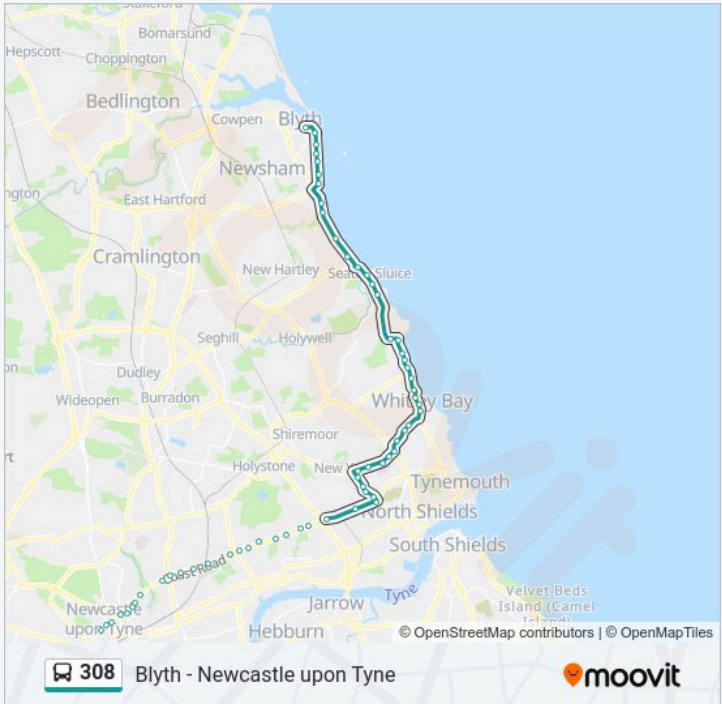

Blyth - Newcastle upon Tyne

Get The App

The 308 line (Blyth - Newcastle upon Tyne) has 3 routes. For regular weekdays, their operation hours are: (1) Blyth: 05:37 - 23:25(2) Newcastle upon Tyne: 05:08 - 22:18(3) Silverlink: 23:18
Use the Moovit App to find the closest 308 station near you and find out when is the next 308 arriving.

Direction: Blyth
61 stops
[VIEW LINE SCHEDULE](#)

- Haymarket Bus Station, Newcastle upon Tyne
- Haymarket St Mary's Place, Newcastle upon Tyne
- Northumbria University, Newcastle upon Tyne
- Sandyford Road-Army Reserve Centre, Newcastle upon Tyne
- Sandyford, Jesmond Vale
- Sandyford Road-Cemetery, Jesmond Vale
- Sandyford Road-Nazareth Mews, Jesmond Vale
- Cradlewell, Jesmond
- Coast Road Corner House, Heaton
- Coast Road-Benton Road, Heaton
- Coast Road-Amberley Gardens, Cochrane Park
- Coast Road-Red Hall Drive, Cochrane Park
- Coast Road-Home Park, Wallsend
- Coast Road-Station Road Slip Road, Hadrian Lodge
- Coast Road-Mulcaster Gardens, Hadrian Lodge
- Kings Road North - Prospect Ave North, High Farm
- Battle Hill Drive-Birkdale Close, Battle Hill
- Coast Road-Wallsend Dene, Battle Hill
- Coast Road-St Peters Road, Battle Hill
- Coast Road-Embleton Avenue, Battle Hill

Willington Square, Battle Hill

Silverlink Shopping Park, Silverlink

Coast Road-Norham Road North, West Chirton

Coast Road - Glanton Road, Billy Mill

Lynn Road - Hedgeley Road, Billy Mill

Billy Mill Lane-School, Billy Mill

308 Info

Direction: Newcastle upon Tyne

Stops: 58

Trip Duration: 66 min

Line Summary:

The Links-St Marys Avenue, Whitley Bay

The Links - Eastbourne Gardens, Whitley Bay

Whitley Bay Park Avenue, Whitley Bay