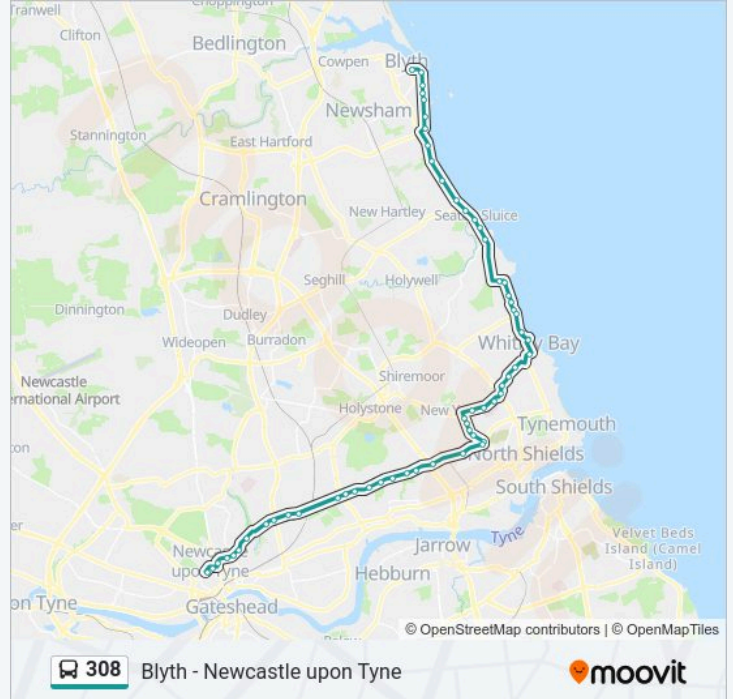

The Links-Kingston Drive, Whitley Bay

308 Time Schedule

Newcastle upon Tyne Route Timetable:

Sunday	06:08 - 22:18
Monday	05:08 - 22:18
Tuesday	05:08 - 22:18
Wednesday	05:08 - 22:18
Thursday	05:08 - 22:18
Friday	05:08 - 22:18
Saturday	05:38 - 22:18

308 Info

Direction: Newcastle upon Tyne

Stops: 58

Trip Duration: 66 min

Line Summary:

The Links-St Marys Avenue, Whitley Bay

The Links - Eastbourne Gardens, Whitley Bay

Whitley Bay Park Avenue, Whitley Bay

Lynn Road - Heaton Terrace, Billy Mill

Coast Road - Glanton Road, Billy Mill

Coast Road-Norham Road South, West Chirton

Silverlink Shopping Park, Silverlink

Willington Square, Howdon

Coast Road-Gibson Street, Howdon

Coast Road-Benfield Road, Heaton

Coast Road-St Albans Crescent, Heaton

Stephenson Road-Chillingham Road, Heaton

Coast Road Corner House, Heaton

Cradlewell, Jesmond

Sandyford Road-Cemetery, Jesmond Vale

Sandyford, Jesmond Vale