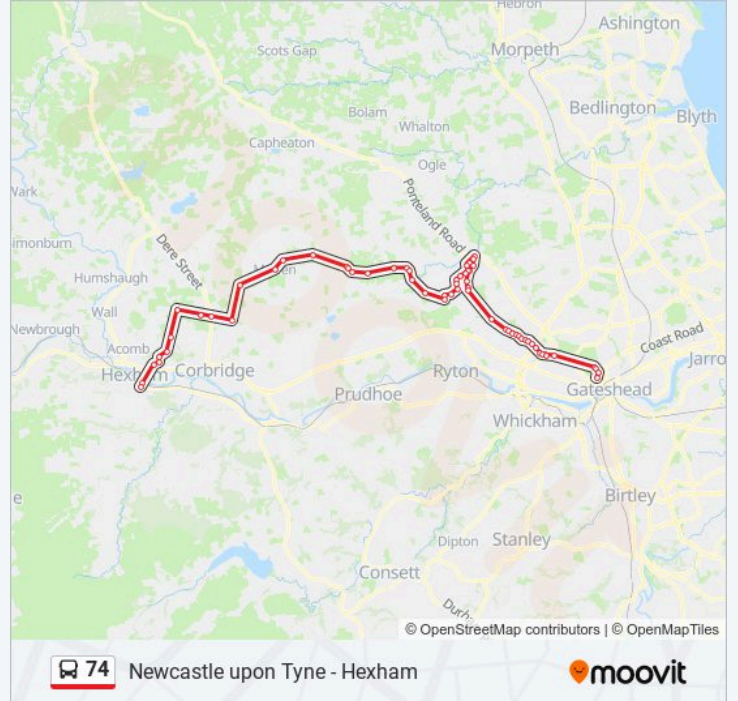

Direction: Hexham

62 stops

[VIEW LINE SCHEDULE](#)

- Eldon Square Bus Station, Newcastle upon Tyne
- Haymarket Barras Bridge, Newcastle upon Tyne
- Claremont Road-University, Newcastle upon Tyne
- Claremont Rd-Claremont Pl, Newcastle upon Tyne
- Stamfordham Way, Cowgate
- Stamfordham Road-Yewvale Road, Cowgate
- Stamfordham Road-Silver Lonnen, Slatyford
- Stamfordham Road-Slatyford Lane, Slatyford
- Stamfordham Road - Pooley Road, Slatyford
- Stamfordham Road-Western by Pass, Slatyford
- Stamfordham Road-Denton Way, Westerhope
- Stamfordham Road-Queens Road, Westerhope
- Stamfordham Road-Highfield Close, Westerhope
- Stamfordham Road - Beaumont Terrace, Westerhope
- Stamfordham Road-Kensington Villas, Westerhope
- Stamfordham Road-Naworth Drive, Westerhope
- Stamfordham Road-Hillhead Road, Westerhope
- Stamfordham Road-Jingling Gate, Westerhope
- Stamfordham Road-Magenta Crescent, Westerhope
- Callerton, North Walbottle

Direction: Hexham

Stops: 62

Trip Duration: 84 min

Line Summary:

Callerton Hall, High Callerton
Hill Park, Darras Hall
Hawthorn Way, Darras Hall
Middle Drive No 22, Darras Hall
Community High School, Ponteland
Main Street, Ponteland
Memorial Hall, Ponteland
Darras Road the Close, Ponteland
Darras Road Eastern Way, Ponteland
Eastern Way Middle Drive, Ponteland
Middle Drive Sycamore Ave, Darras Hall
Middle Drive Whinfell, Darras Hall
Woodside Middle Drive, Darras Hall
Linden Way, Darras Hall
Woodside Edge Hill, Darras Hall
The Rise, Darras Hall
Edgehill Western Way, Darras Hall
Western Way South End, Darras Hall
The Avenue, Medburn
Road End, Eachwick
Dissington Hall East Lodge, Dalton
Dissington Hall North Lodge, Dalton
Close House, Dalton
Heugh Mill, Stamfordham
Bridge End, Stamfordham
Grange Road, Stamfordham
Village Green, Stamfordham
Caroline Cottages, Fenwick
Low Hall, Matfen
Black Bull, Matfen
Queen's Head, Great Whittington
Halton Red House, Halton Shields