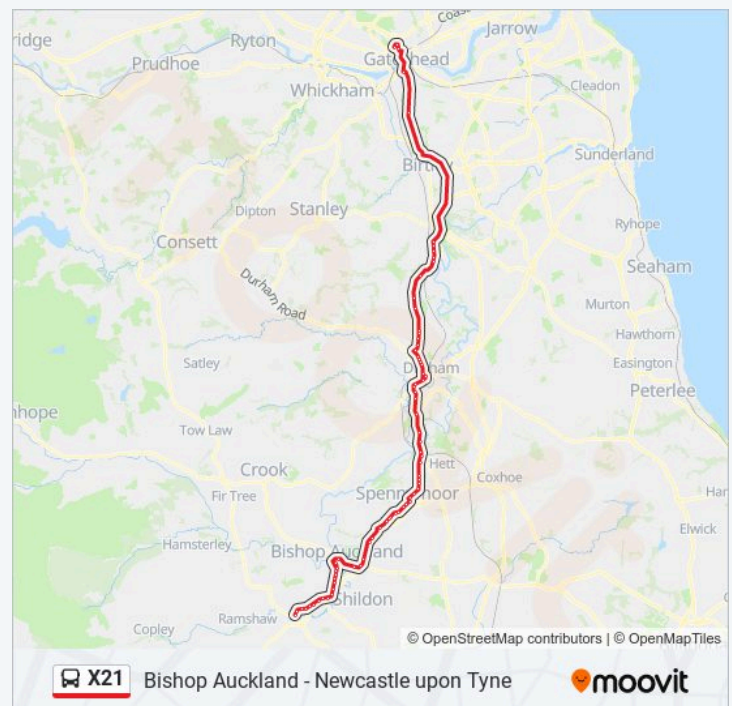

Durham Road - Elder Grove, Low Fell

Gateshead Interchange, Gateshead

Direction: Newcastle upon Tyne

74 stops

[VIEW LINE SCHEDULE](#)

Club, West Auckland

Station Rd, West Auckland

Wheatsheaf, St Helen Auckland

St Helens Church, St Helen Auckland

Laburnum Grove, St Helen Auckland

Maude Terrace, St Helen Auckland

Superstore, Tindale Crescent

Club - Watling Road, Tindale Crescent

Watling Road - Bakery, Bishop Auckland

Watling Road - Lime Grove, Bishop Auckland

Watling Road - Aclet Hotel, Bishop Auckland

Cabin Gate, Bishop Auckland

Cockton Hill Club, Bishop Auckland

General Hospital, Bishop Auckland

Railway Station Bus Stop, Bishop Auckland

Newgate Street - Medical Centre, Bishop Auckland

Newgate St Methodist Ch, Bishop Auckland

Tenters Street Stand B, Bishop Auckland

Market Place, Bishop Auckland

Durham Road, Canney Hill

Allotments, Canney Hill

The Top House, Coundon Gate

Westerton Lane End, Binchester

Garage, Binchester

Binchester Moor, Middlestone Moor

Newsagents, Middlestone Moor

Grayson Road - Lyne Road, Middlestone Moor

X21 bus Time Schedule

Newcastle upon Tyne Route Timetable:

Sunday	07:05 - 16:00
Monday	04:50 - 18:45
Tuesday	04:50 - 18:45
Wednesday	04:50 - 18:45
Thursday	04:50 - 18:45
Friday	04:50 - 18:45
Saturday	06:15 - 18:45

X21 bus Info

Direction: Newcastle upon Tyne

Stops: 74

Trip Duration: 115 min

Line Summary: