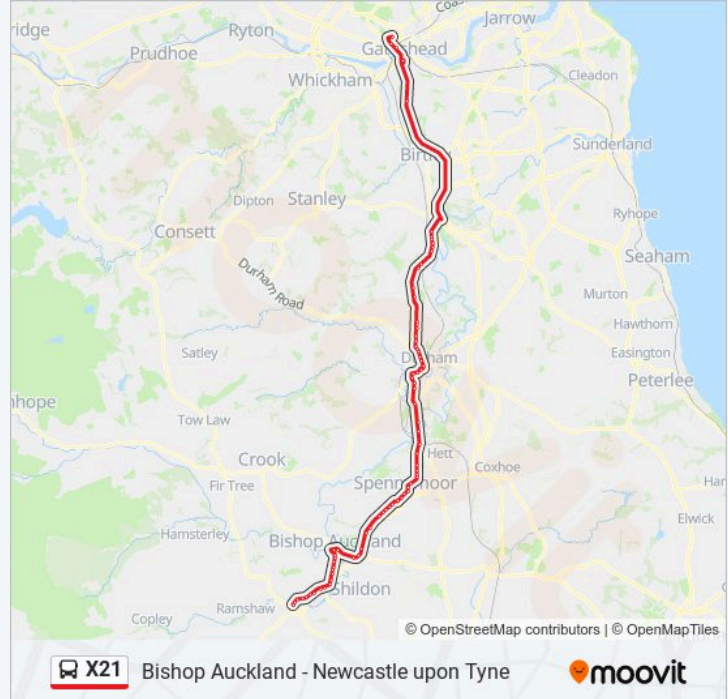

Red Lion, Plawsworth

Lane End, Plawsworth Gate

Front Street, Pity Me

Front Street - Junction Woodbine Road, Pity Me

Oxley Terrace, Pity Me

Front Street, Framwellgate Moor

Salutation Bus Gate, Framwellgate Moor

High Carr Road, Framwellgate Moor

Aykley Heads - For University Hospital, Durham

Dryburn Hospital - Old Entrance, Durham

County Hall, Durham

St Leonards School, Durham

Wharton Park, Durham

Bus Station Stand H, Durham

Crossgate Peth - Bottom, Durham

St Margarets School, Durham

Church, Nevilles Cross

Ellam Avenue, Nevilles Cross

Duke Of Wellington, Nevilles Cross

Douglas Gardens, Durham

Cock O the North, Durham

Gate, Burn Hall

The Honest Lawyer, Croxdale

Rogerson Terrace, Croxdale

Corner Shop, Croxdale

Schools, Tudhoe

Post Office, Tudhoe

Victory Club, Tudhoe

York Villas, Tudhoe

Durham Road, Spennymoor

Burn Terrace, Spennymoor

Cheapside Stand F, Spennymoor