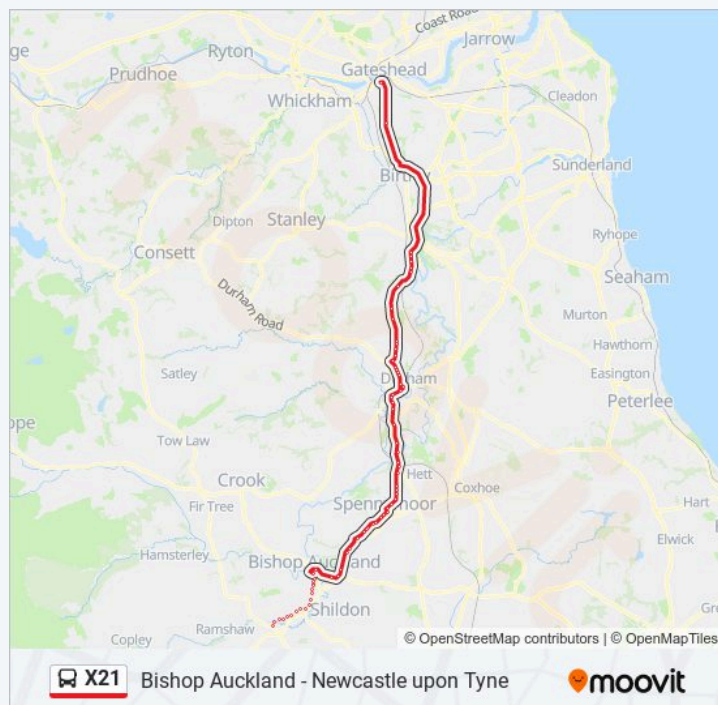

Direction: Gateshead

Stops: 71

Trip Duration: 65 min

Line Summary:

Post Office, Tudhoe

Schools, Tudhoe

Corner Shop, Croxdale

Rogerson Terrace, Croxdale