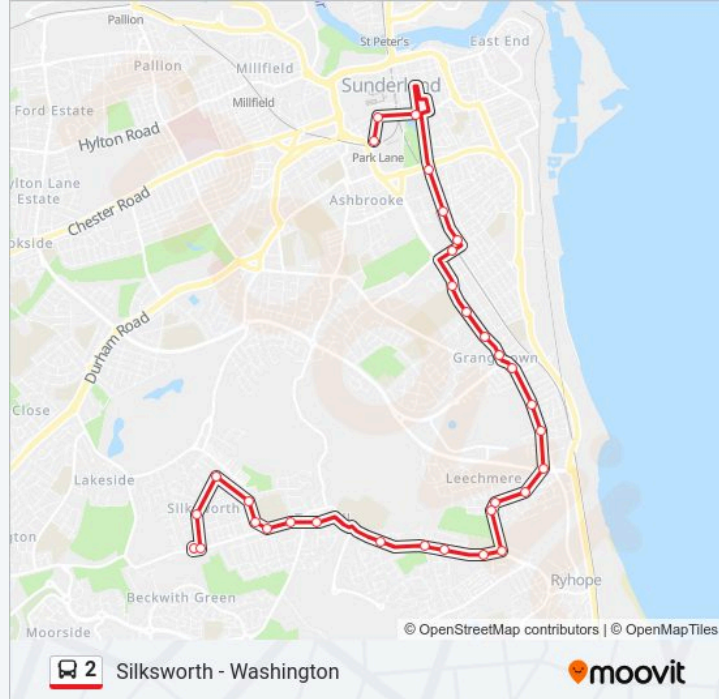

Rye View Road, Hollycarrside

Leechmere Way -Lynthorpe, Hollycarrside

Leechmere Way-Lynthorpe, Hollycarrside

Toll Bar Road-B&Q, Grangetown

Ryhope Road-Rhoda Terrace, Grangetown

Ryhope Road-Ayton Avenue, Grangetown

Toward Road-Villette Road, Hendon

Toward Road-Gray Road, Hendon

Toward Road-Park Road, Hendon

Borough Road-Toward Street, Sunderland

Holmeside, Sunderland

Sunderland Interchange, Sunderland (J)

**Direction: Sunderland**

45 stops

[VIEW LINE SCHEDULE](#)

Washington Galleries Bus Station, Washington

Malvern Road, Lambton

Hambleton Road, Lambton

Sedling Road, Wear Industrial Estate

Sedling Road, Wear Industrial Estate

Sycamore Avenue, Harraton