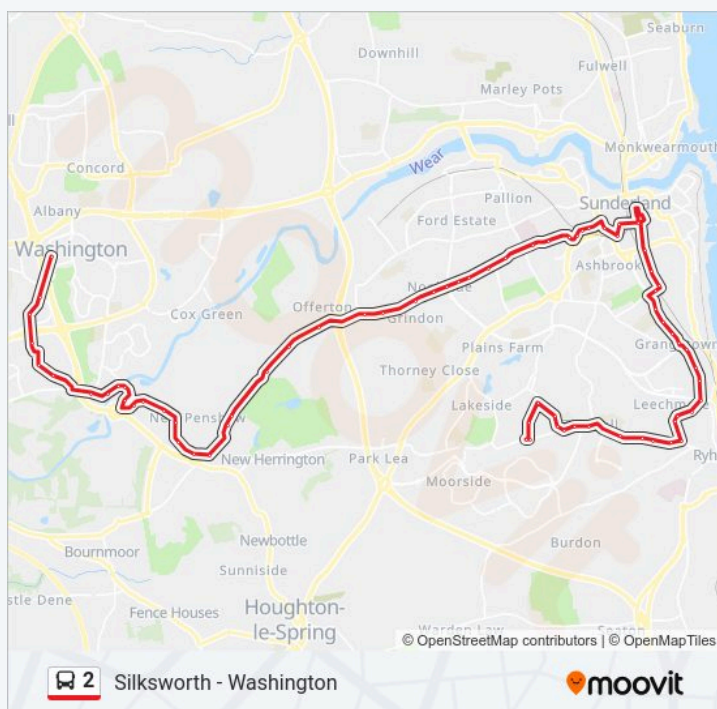

Rye View Road, Hollycarrside

Leechmere Way -Lynthorpe, Hollycarrside

Leechmere Way-Lynthorpe, Hollycarrside

Toll Bar Road-B&Q, Grangetown

Ryhope Road-Rhoda Terrace, Grangetown

Ryhope Road-Ayton Avenue, Grangetown

**Trip Duration:** 64 min

**Line Summary:**

Ryhope Road-Cedars Park, Grangetown

Villette Road, Hendon

Toward Road-Villette Road, Hendon

Toward Road-Gray Road, Hendon

Toward Road-Park Road, Hendon

Borough Road-Toward Street, Sunderland