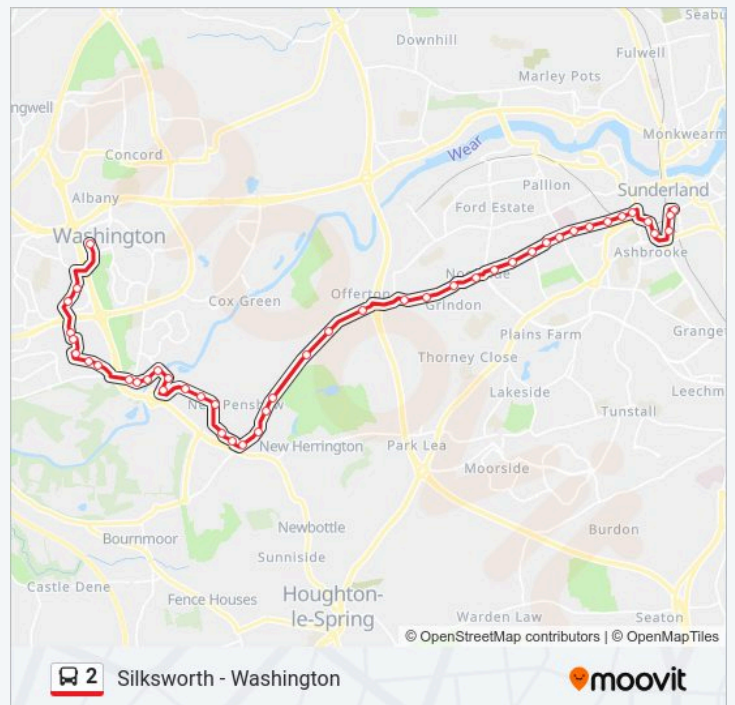

Direction: Sunderland

Stops: 45

Trip Duration: 37 min

Line Summary:

Bonemill Lane - Biddick Lane, Fatfield

Bonemill Lane-Community Centre, Fatfield

Bonemill Lane-James Steel Park, Fatfield

Bonemill Lane - Station Road, Fatfield

Station Road-Bridge, Fatfield

Station Road-Westerdale, Fatfield

Station Road-Lambton Terrace, Fatfield

Station Road-Gladstone Terrace, Fatfield

Station Road-Wensleydale Avenue, Barnwell

Station Road-Redlands, Shiny Row

Station Road-Helmsley Close, Shiny Row

Chester Road - Church Street, Shiny Row

Chester Road-Windermere Crescent, Shiny Row

Chester Road-Clydesdale Avenue, Penshaw

Penshaw

Chester Road-Monument, Penshaw

Chester Road-Flinton Hill Farm, Penshaw

Chester Road-Foxcover Road, Penshaw

Chester Road - Prestbury Road, Pennywell

Chester Road-Greenwood Road, Pennywell

Chester Road-Grindon Mill, Grindon

The Broadway-Glasbury Avenue, Nookside

The Broadway-Broadmayne Avenue, Nookside

Sunderland Crematorium, High Barnes

Chester Road-Crematorium, High Barnes

Chester Road-Priory Grove, High Barnes

Chester Road-St Gabriels Avenue, High Barnes

Royal Hospital Chester Road A, High Barnes

Chester Road-Croft Avenue, High Barnes

Chester Road-The Precinct, Sunderland

Chester Road-University, Sunderland

University Of Sunderland, Sunderland