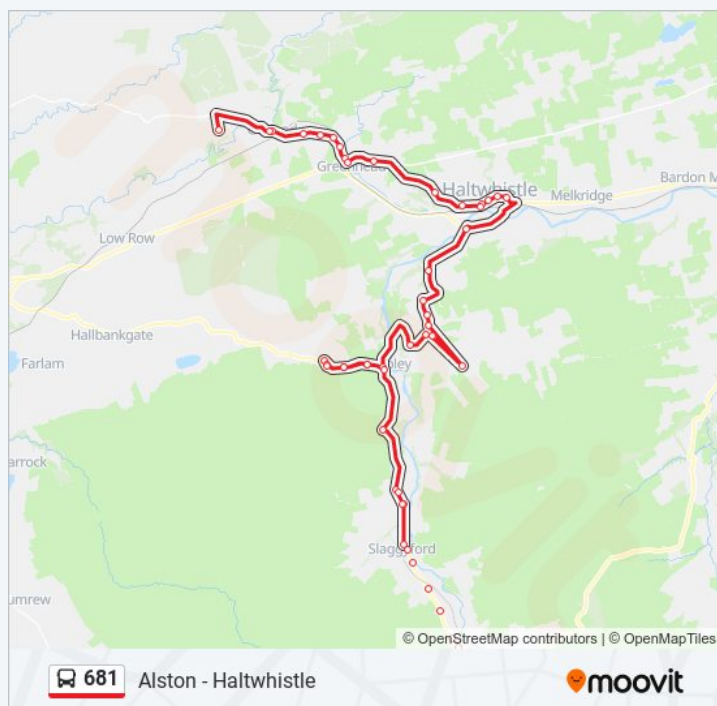

Market Place, Haltwhistle

Wednesday 07:33 - 14:05

Thursday 07:33 - 14:05

Friday 07:33 - 14:05

Saturday 09:15 - 15:15

681 bus Info

Direction: Birdoswald

Stops: 49

Trip Duration: 70 min

Line Summary:

Westgate, Haltwhistle

Railway Station, Haltwhistle

Fire Station, West End

Birchfield Gate, Blenkinsopp

Walltown Road End, Carvoran

Hotel, Greenhead