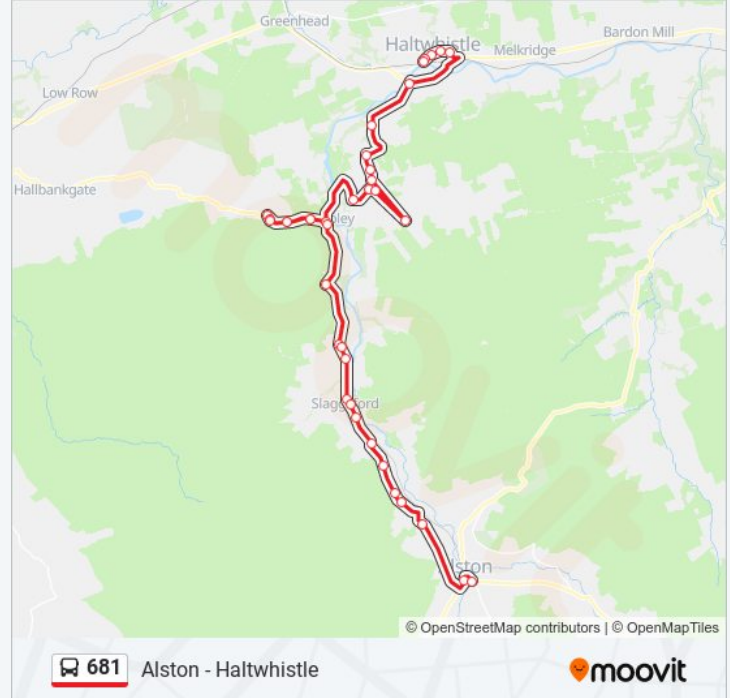

Greenriggs Road End, Lambley

Mineral House, Halton Lea Gate

Post Office, Halton Lea Gate

Leaside, Halton Lea Gate

Post Office, Halton Lea Gate

Mineral House, Halton Lea Gate

Greenriggs Road End, Lambley

Chapel, Lambley

School, Coanwood

Woodhouses, Coanwood

Lanehead, Coanwood

Stonehouse Old Chapel, Coanwood

Hillhouse Close, Coanwood

Watch Trees, Featherstone Rowfoot

Village Hall, Featherstone Rowfoot

Bypass, Park Village

Castle Lodge, Bellister

Townfoot, Haltwhistle

Castle Hill, Haltwhistle

Market Place, Haltwhistle

Westgate, Haltwhistle

Railway Station, Haltwhistle

681 bus time schedules and route maps are available in an offline PDF at moovitapp.com. Use the Moovit App to see live bus times, train schedule or subway schedule, and step-by-step directions for all public transit in North East and Cumbria.

© 2024 Moovit - All Rights Reserved