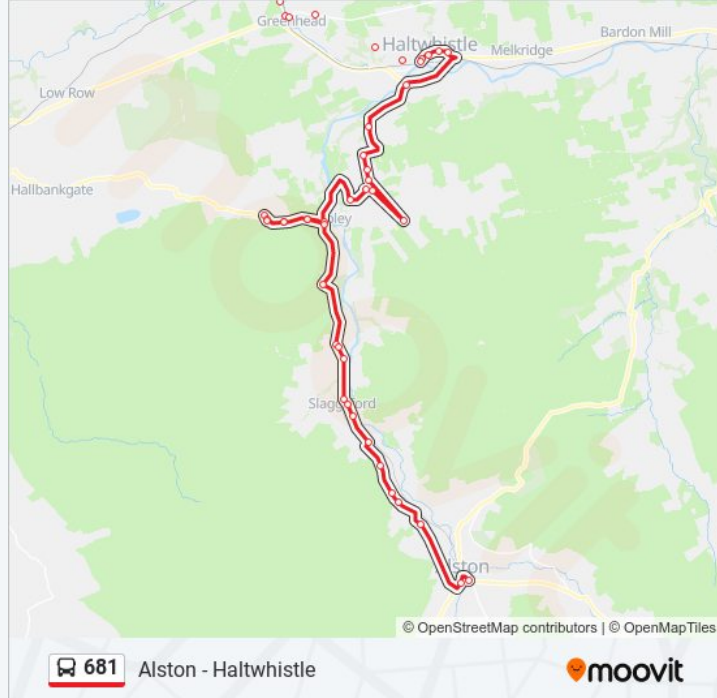

Barhaugh Hall Road End, Slaggyford

Thornhopeburn Bridge, Slaggyford

Far Town, Kirkhaugh

Dyke Farm, Kirkhaugh

Castle Nook, Kirkhaugh

Track To Gilderdale Station, Gilderdale

Hendersons Garage, Alston

Fire Station, Alston

Direction: Birdoswald

49 stops

[VIEW LINE SCHEDULE](#)

Town Head, Alston

Hendersons Garage, Alston

681 bus Time Schedule

Birdoswald Route Timetable:

Sunday	Not Operational
Monday	07:33 - 14:05
Tuesday	07:33 - 14:05