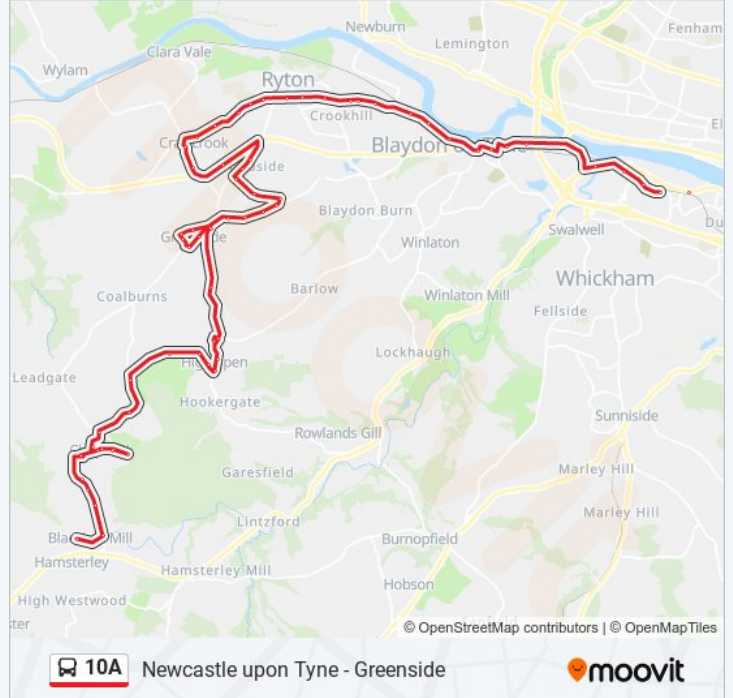

10A bus Info

Direction: Blackhall Mill

Stops: 76

Trip Duration: 84 min

Line Summary:

Stella Road-Stella Hall Drive, Stella
Stella Road-Tempest Street, Stella
Stella Road-Hedgefield Avenue, Stella
Stella Road-Hedgefield Terrace, Crookhill
Stella Road-High Hedgefield, Crookhill
Main Road-Runhead Estate, Ryton
Main Road - Watermill, Ryton
Main Road - Woodside Lane, Ryton
Main Road-Woodside Road, Ryton
Main Road - Reasby Gardens, Ryton
Main Road-Barmoor Terrace, Ryton
Main Street-Meadow Lane, Crawcrook
Main Street - Kepier Chare, Crawcrook
Greenside Road-Jubilee Terrace, Crawcrook
Greenside Road - Westwood View, Crawcrook
Fairfield Manor Estate, Crawcrook
Woodside Lane-Woodside Lodge, Ryton Woodside
Woodside, Ryton Woodside
Folly Lane-Woodside Lane, Ryton Woodside
Folly Lane-Dyke Head, the Folly
Folly Lane-Alma Terrace, the Folly
Lead Road-Croxdale Terrace, the Folly
Folly, the Folly
Lead Road-Burnhills Gardens, the Folly
Lead Road-Whitley Close, Greenside
Lead Road, Greenside
Lead Road-Sunny Brae, Greenside
Lead Road-Cameron's Cottages, Greenside
Rockwood Hill Estate, Greenside
Rockwood Hill Estate, Greenside
Rockwood Hill Road-Ashwood Terrace, Greenside
Spen Lane, Greenside
Spen Lane, Greenside

Stella Bank-Runhead, Crookhill

Stella Road-High Hedgefield, Crookhill

Stella Road-Hedgefield Terrace, Crookhill

Stella Road-Hedgefield Avenue, Stella

Stella Road-Stella Street, Stella

Stella Road-Stella Hall Drive, Stella