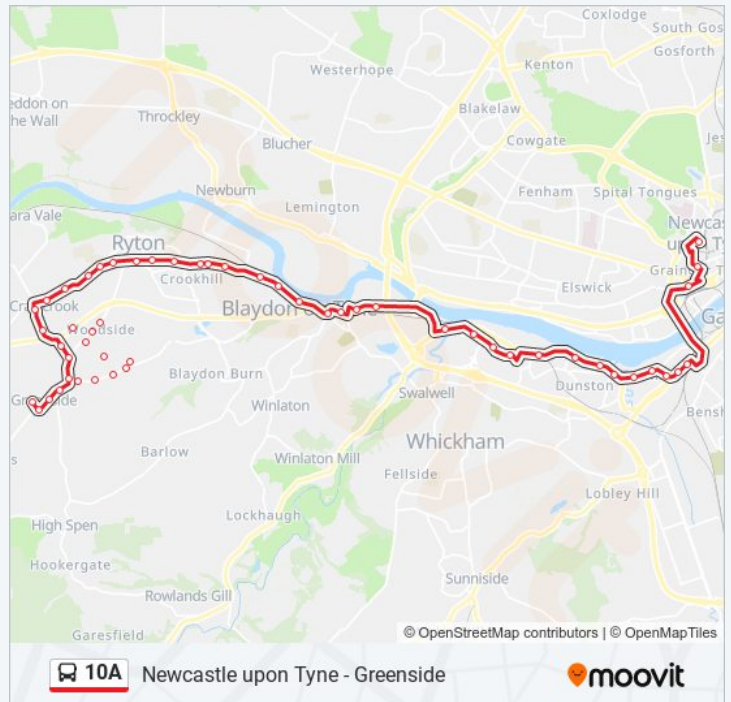

Woodside, Ryton Woodside

10A bus Info

Direction: Greenside

Stops: 50

Trip Duration: 49 min

Line Summary:

Folly Lane-Woodside Lane, Ryton Woodside

Folly Lane-Dyke Head, the Folly