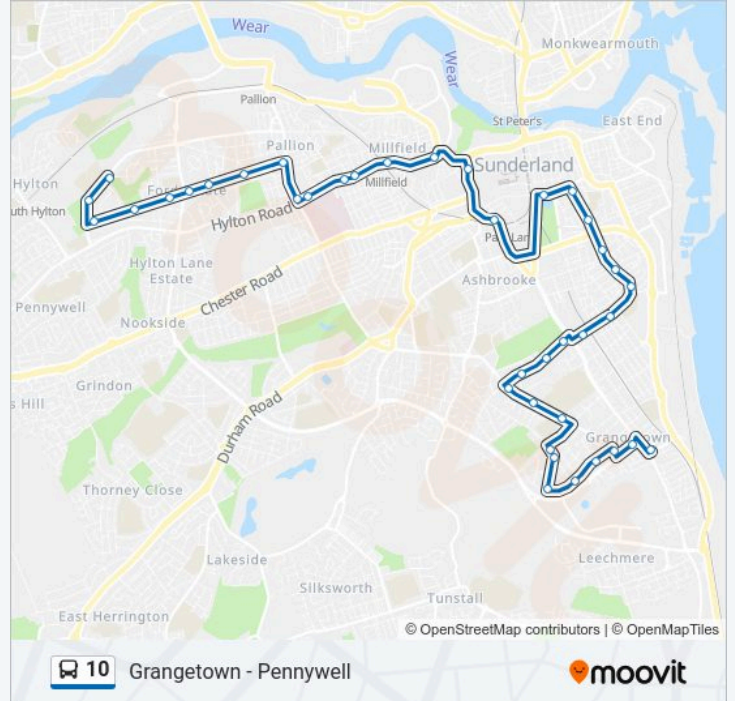

Villette Road, Hendon

The Cedars-Ashbourne Lodge, Ashbrooke

The Cedars-Beechholme Court, Ashbrooke

Ashbrook Range, Ashbrooke

Queen Alexandra Road-Ashbrooke Range, Hillview

Eye Infirmary, Hillview

Queen Alexandra Road-Sea View Road, Hillview

Hill View Road-Sea View Road West, Hillview

Hill View Road-Hill View Square, Hillview

Hereford Road, Hillview

Westheath Avenue-Hill View Road, Hillview

Westheath Avenue-Playground, Hillview

Woodstock Avenue, Grangetown

Leechmere Road - Ryhope Road, Grangetown

Ryhope Road - Ocean Road, Grangetown

10 Grangetown - Pennywell

### Direction: Pennywell

41 stops

[VIEW LINE SCHEDULE](#)

Ocean Road - Ryhope Road, Grangetown

Ryhope Road - Ocean Road, Grangetown

Ryhope Road - Carnegie Street, Grangetown

Queen Alexandra Rd - Ryhope Road, Grangetown