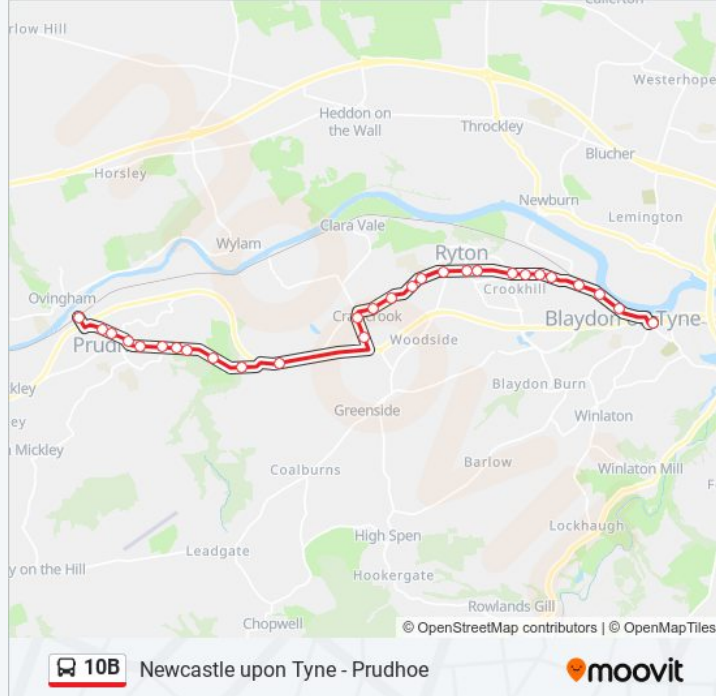

Direction: Blaydon

28 stops

[VIEW LINE SCHEDULE](#)

- Interchange, Low Prudhoe
- Prudhoe Castle, Low Prudhoe
- Western Avenue, Low Prudhoe
- Station Road Top, Prudhoe
- Front Street, Prudhoe
- Waterworld, Prudhoe
- Stonyflat Bank, West Wylam
- Priestclose Cottages, West Wylam
- Main Gate, Prudhoe Hospital
- Hexham Road-Stanleyburn, Crawcrook
- Hexham Road-West Wood, Crawcrook
- Greenside Road - Dale View Gardens, Crawcrook
- Greenside Road Jubileeterrace, Crawcrook
- Main Street - Kepier Chare, Crawcrook
- Main Street-Emmaville, Crawcrook
- Main Road-Barmoor Terrace, Ryton
- Main Road-Barmoor Lane, Ryton
- Main Road-Blackhouse Lane, Ryton
- Main Road - Whitewell Lane, Ryton
- Main Road-Social Club, Ryton
- Stella Bank-Runhead, Crookhill
- Stella Road-High Hedgefield, Crookhill

Trip Duration: 23 min

Line Summary:

Stella Road-Hedgefield Terrace, Crookhill

Stella Road-Hedgefield Avenue, Stella

Stella Road-Stella Street, Stella

Stella Road-Stella Hall Drive, Stella

Stella Road-Garage, Blaydon

Blaydon Bus Station, Blaydon

Direction: Low Prudhoe

48 stops

[VIEW LINE SCHEDULE](#)

Eldon Square Bus Station, Newcastle upon Tyne

Newcastle Newgate Street, Newcastle upon Tyne

Central Stn Neville St, Newcastle upon Tyne

Stella Road-Stella Hall Drive, Stella

Stella Road-Tempest Street, Stella

Stella Road-Hedgefield Avenue, Stella

Stella Road-Hedgefield Terrace, Crookhill

Stella Road-High Hedgefield, Crookhill

Main Road-Runhead Estate, Ryton