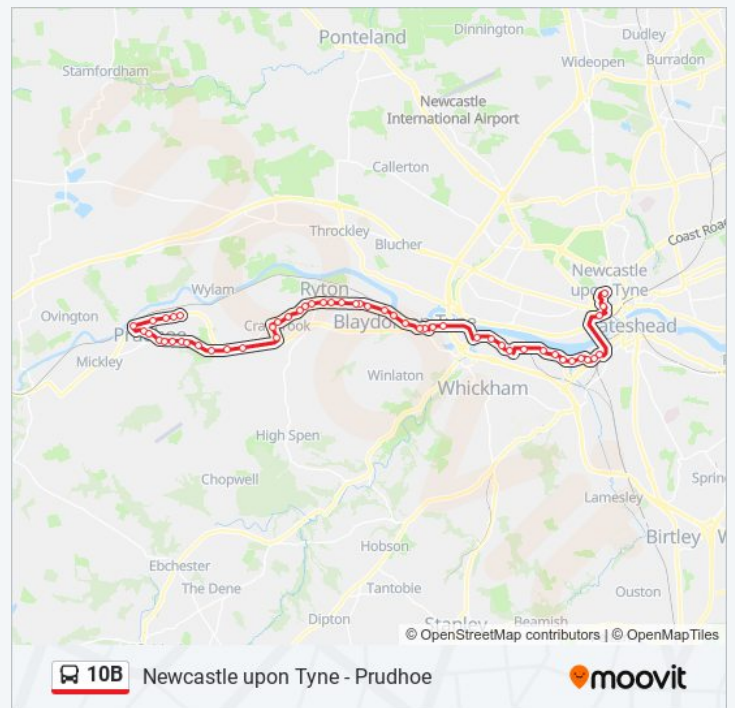

St Omers Road, Dunston

Handy Drive-Bus Depot, Metrocentre

Metrocentre Interchange, Metrocentre

Yellow Car Park, Metrocentre

Derwenthaugh Bridge Approach, Metrocentre

Riverside Way-Clasper Way, Metrocentre

Chainbridge Road Industrial Estate, Blaydon

Chainbridge Road-Railway Crossing, Blaydon

Blaydon Bus Link, Blaydon

Blaydon Bus Station, Blaydon

Stella Road-Cowans Bank, Blaydon

Stella Road-Stella Hall Drive, Stella

Stella Road-Tempest Street, Stella

Stella Road-Hedgefield Avenue, Stella

Stella Road-Hedgefield Terrace, Crookhill

Stella Road-High Hedgefield, Crookhill

Main Road-Runhead Estate, Ryton

Main Road - Watermill, Ryton

Main Road - Woodside Lane, Ryton

Main Road-Woodside Road, Ryton

Main Road - Reasby Gardens, Ryton

Main Road-Barmoor Terrace, Ryton

Main Street-Meadow Lane, Crawcrook

Main Street - Kepier Chare, Crawcrook

Greenside Road-Jubilee Terrace, Crawcrook

Greenside Road - Westwood View, Crawcrook

Hexham Road-Bradley Park, Crawcrook

Hexham Road-West Wood, Crawcrook

Hexham Road-Stanleyburn, Crawcrook

Main Gate, Prudhoe Hospital

Priestclose Cottages, West Wylam

Stonyflat Bank, West Wylam

Waterworld, Prudhoe