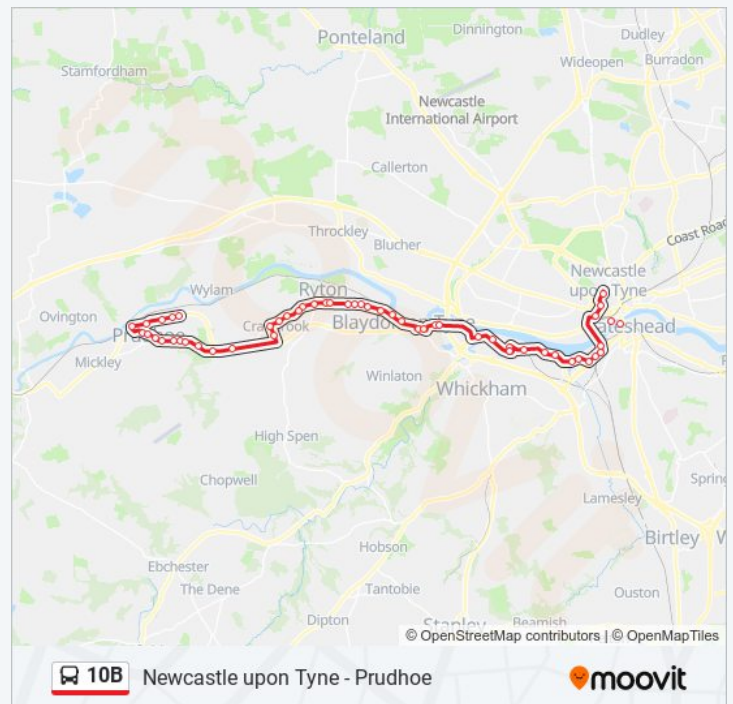

Stella Road-Stella Hall Drive, Stella

Stella Road-Tempest Street, Stella

Stella Road-Hedgefield Avenue, Stella

Stella Road-Hedgefield Terrace, Crookhill

Stella Road-High Hedgefield, Crookhill

Main Road-Runhead Estate, Ryton

Stella Bank-Runhead, Crookhill

Stella Road-High Hedgefield, Crookhill

Stella Road-Hedgefield Terrace, Crookhill

Stella Road-Hedgefield Avenue, Stella

Stella Road-Stella Street, Stella

Stella Road-Stella Hall Drive, Stella

10B bus Info

Direction: Newcastle upon Tyne

Stops: 51

Trip Duration: 54 min

Line Summary:

Blaydon Bus Link, Blaydon

Chainbridge Road-Railway Crossing, Blaydon

Chainbridge Road-Whiteley Road, Blaydon