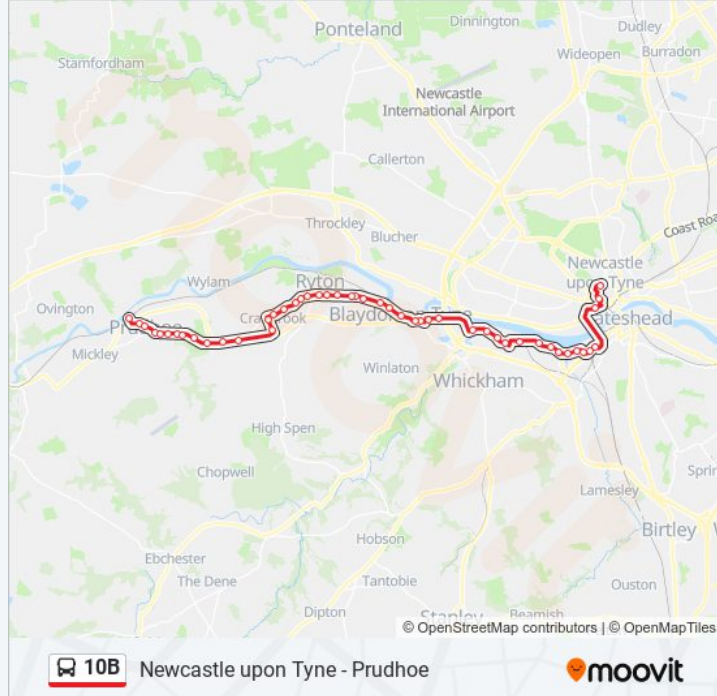

Stella Road-Stella Hall Drive, Stella

Stella Road-Tempest Street, Stella

Stella Road-Hedgefield Avenue, Stella

Stella Road-Hedgefield Terrace, Crookhill

Stella Road-High Hedgefield, Crookhill

Main Road-Runhead Estate, Ryton

Priestclose Cottages, West Wylam

Stonyflat Bank, West Wylam

Waterworld, Prudhoe

Front Street, Prudhoe

Post Office, Prudhoe

Western Avenue, Low Prudhoe

Prudhoe Castle, Low Prudhoe

Interchange, Low Prudhoe

Direction: Newcastle upon Tyne

51 stops

[VIEW LINE SCHEDULE](#)

10B bus Time Schedule

Newcastle upon Tyne Route Timetable:

Tyne View Retail Park, Prudhoe

Dukes Court, Low Prudhoe

Princess Court, Low Prudhoe