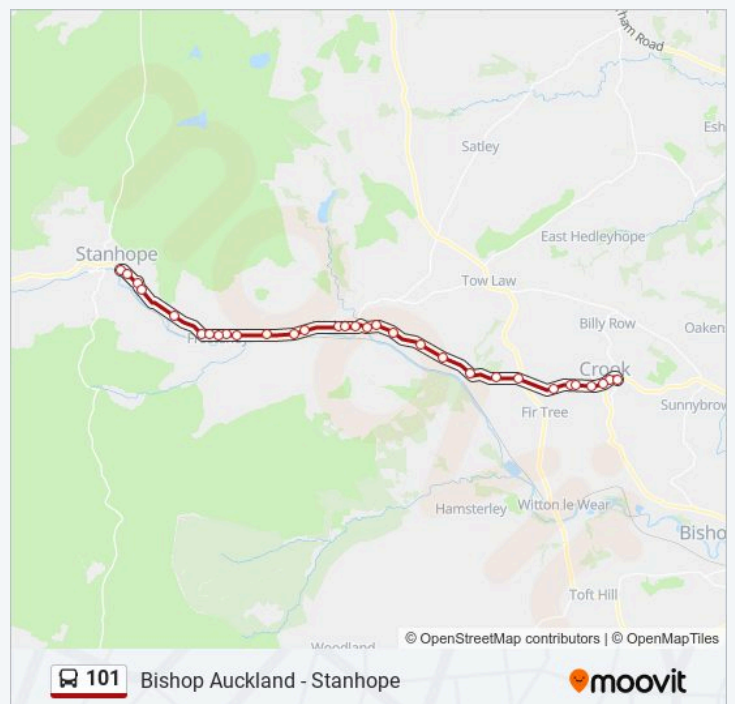

Hamsterley Road End, Wolsingham

Market Place, Wolsingham

Durham Road, Wolsingham

East End, Wolsingham

Scotch Isle, Wolsingham

Lane End, Wolsingham

New Bridge, Wolsingham

Bank Bottom, Harperley

Harperley Camp, Harperley

101 bus Time Schedule

Crook Route Timetable:

| | |
|-----------|-----------------|
| Sunday | Not Operational |
| Monday | 18:05 - 19:40 |
| Tuesday | 18:05 - 19:40 |
| Wednesday | 18:05 - 19:40 |
| Thursday | 18:05 - 19:40 |
| Friday | 18:05 - 19:40 |
| Saturday | 18:05 - 19:40 |

101 bus Info

Direction: Crook

Stops: 31

Trip Duration: 26 min

Line Summary:

Harperley Roundabout, Harperley

High Woodfield Farm, Crook

High West Road, Crook

Woodifield Hill - West House, Crook

West Road Rectory, Crook

Lax Terrace, Crook

Football Ground, Crook

Market Place, Crook

Direction: Stanhope

59 stops

[VIEW LINE SCHEDULE](#)