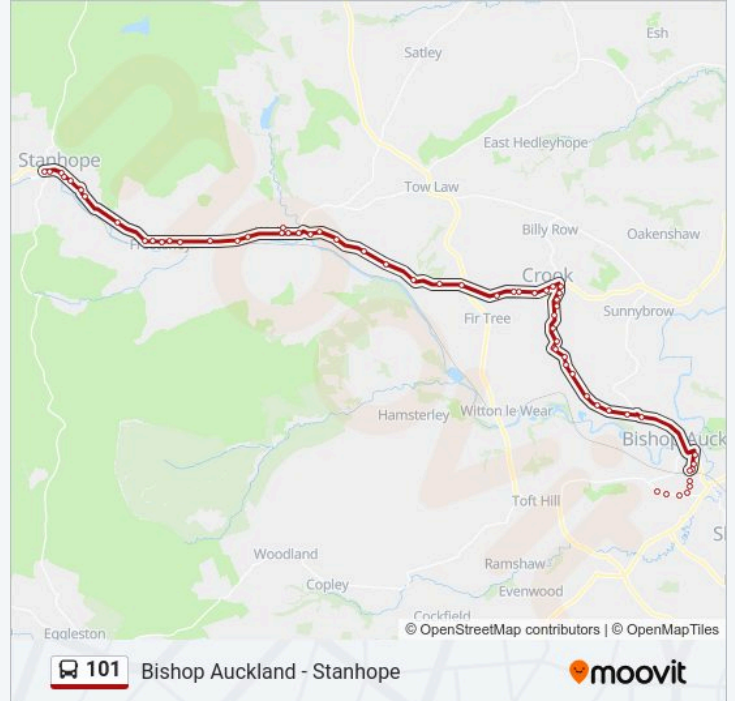

Wadsworth Farm, High Grange

Nos 35-38 Addison Rd, Toronto

Toronto Lodge Hotel, Toronto Lodge

Newgate Street Stand D, Bishop Auckland

Newgate St Methodist Ch, Bishop Auckland

Newgate Street - Medical Centre, Bishop Auckland

General Hospital, Bishop Auckland

Cockton Hill Club, Bishop Auckland

Cabin Gate, Bishop Auckland

St Marys Rc Church, Bishop Auckland

Woodhouse Lane Schools, Bishop Auckland

College, Bishop Auckland

Direction: Crook

31 stops

[VIEW LINE SCHEDULE](#)

Market Place, Stanhope

Front Street-Former Queens Head, Stanhope

Weardale Bus Depot, Stanhope

Bridge, Stanhope

Lodge, Frosterley

Telephone Exchange, Frosterley

101 bus Info

Direction: Crook

Stops: 31

Trip Duration: 26 min

Line Summary:

Harperley Roundabout, Harperley

High Woodfield Farm, Crook

High West Road, Crook