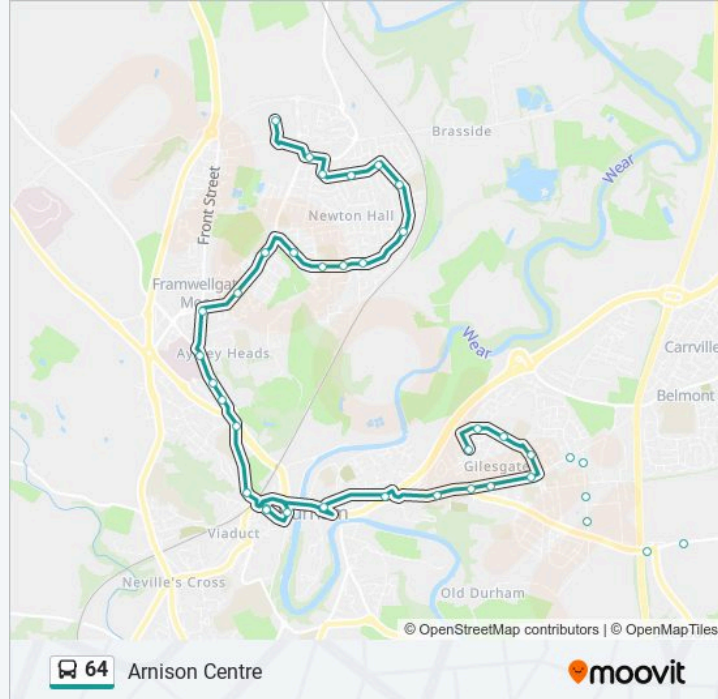

Eden Road, Newton Hall

Langley Road, Newton Hall

Kirkham Road, Newton Hall

Dilston Road, Newton Hall

Canterbury Road Park, Newton Hall

Canterbury Road Schools, Newton Hall

Norwich Road, Newton Hall

Rothbury Rd Phone Box, Newton Hall

Rothbury Road - Alnwick Road, Newton Hall

Abbey Sports Centre, Newton Hall

Sainsburys, Arnison Centre

Direction: Durham

21 stops

[VIEW LINE SCHEDULE](#)

Sainsburys, Arnison Centre

Mercia Retail Park, Arnison Centre

64 bus Info

Direction: Gilesgate Moor

Stops: 30

Trip Duration: 32 min

Line Summary:

Aykley Heads - For University Hospital, Durham

Dryburn Hospital - Old Entrance, Durham

County Hall, Durham

Stops: 41

Trip Duration: 42 min

Line Summary:

High Carr Road, Framwellgate Moor

Aykley Heads - For University Hospital, Durham

Dryburn Hospital - Old Entrance, Durham

County Hall, Durham

St Leonards School, Durham