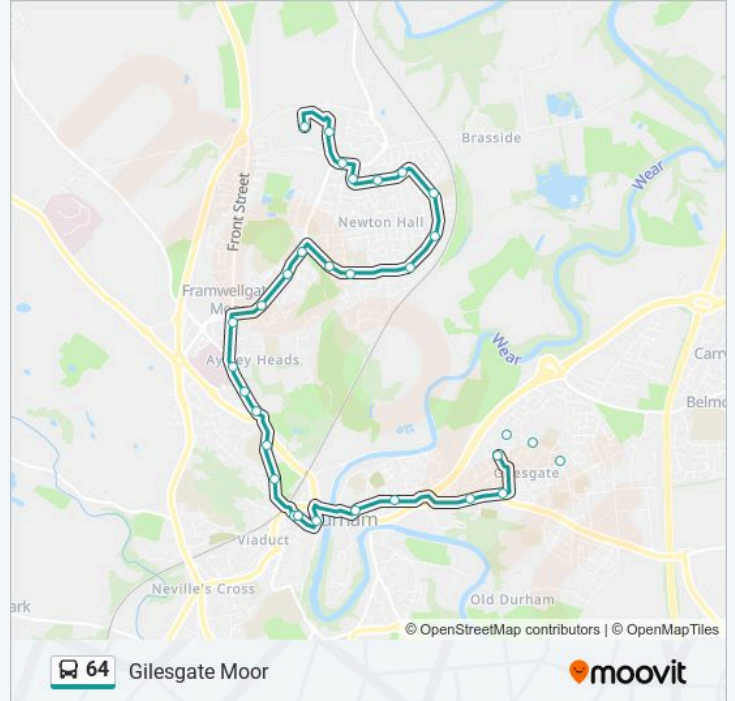

64 bus Info

Direction: Gilesgate Moor

Stops: 30

Trip Duration: 32 min

Line Summary:

Aykley Heads - For University Hospital, Durham

Dryburn Hospital - Old Entrance, Durham

County Hall, Durham

St Leonards School, Durham

Wharton Park, Durham

North Road Stand B, Durham

Millburngate Stand A, Durham

Claypath Millennium Place, Durham

The Chains - Woodman, Durham

Magdalene Street, Durham

Sunderland Road, Durham

Montgomery Crescent, Gilesgate Moor

Bradford Crescent, Gilesgate Moor

Bradford Cr-Roosevelt Rd, Gilesgate Moor

Musgrave Gardens, Gilesgate Moor

Direction: Sherburn

41 stops

[VIEW LINE SCHEDULE](#)

Sainsburys, Arnison Centre

Stops: 41

Trip Duration: 42 min

Line Summary:

High Carr Road, Framwellgate Moor

Aykley Heads - For University Hospital, Durham

Dryburn Hospital - Old Entrance, Durham

County Hall, Durham

St Leonards School, Durham