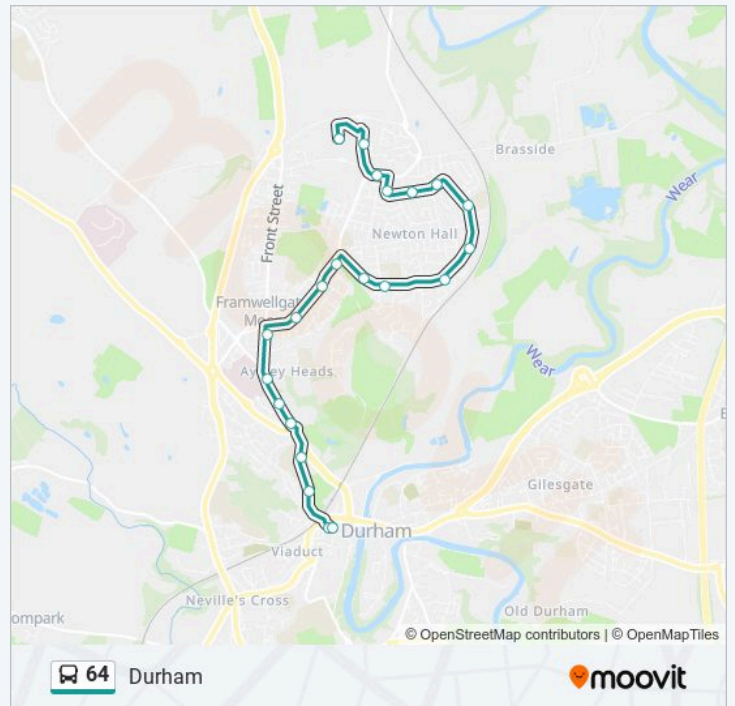

Dryburn Hospital - Old Entrance, Durham

County Hall, Durham

St Leonards School, Durham

Wharton Park, Durham

North Road Stand B, Durham

Direction: Durham

Stops: 21

Trip Duration: 17 min

Line Summary:

Direction: Gilesgate Moor

30 stops

[VIEW LINE SCHEDULE](#)

Sainsburys, Arnison Centre

Mercia Retail Park, Arnison Centre

Abbey Sports Centre, Newton Hall

Rothbury Road - Alnwick Road, Newton Hall

64 bus Info

Direction: Gilesgate Moor

Stops: 30

Trip Duration: 32 min

Line Summary:

Aykley Heads - For University Hospital, Durham

Dryburn Hospital - Old Entrance, Durham

County Hall, Durham

Stops: 41

Trip Duration: 42 min

Line Summary:

High Carr Road, Framwellgate Moor

Aykley Heads - For University Hospital, Durham

Dryburn Hospital - Old Entrance, Durham

County Hall, Durham

St Leonards School, Durham