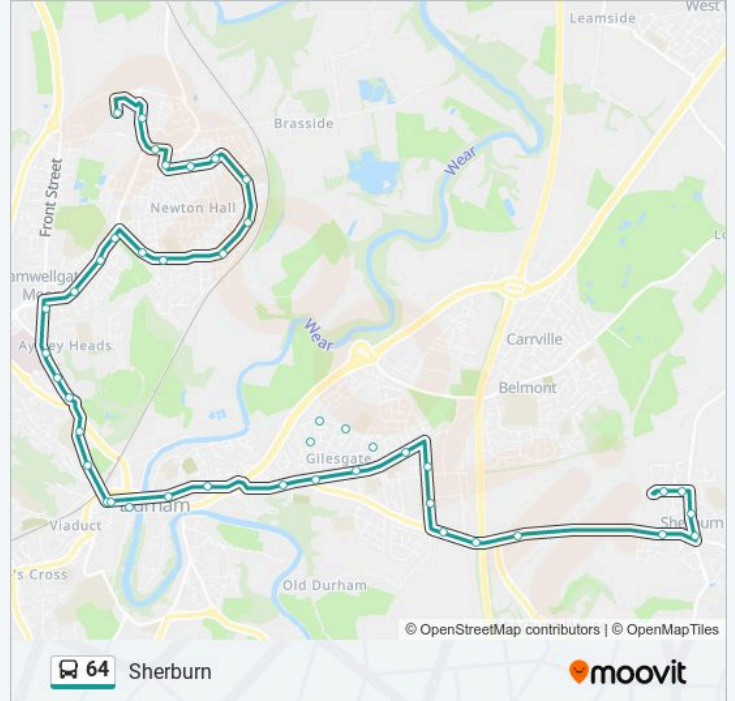

Line Summary:

Direction: Gilesgate Moor

30 stops

[VIEW LINE SCHEDULE](#)

Sainsburys, Arnison Centre

Mercia Retail Park, Arnison Centre

Abbey Sports Centre, Newton Hall

Rothbury Road - Alnwick Road, Newton Hall

Stops: 41

Trip Duration: 42 min

Line Summary:

High Carr Road, Framwellgate Moor

Aykley Heads - For University Hospital, Durham

Dryburn Hospital - Old Entrance, Durham

County Hall, Durham

St Leonards School, Durham

Bradford Crescent, Gilesgate Moor

Bradford Cr-Roosevelt Rd, Gilesgate Moor

Musgrave Gardens, Gilesgate Moor

Travellers Rest, Gilesgate Moor

Rennys Lane, Gilesgate Moor

Dragon Lane Opposite Tesco, Gilesgate Moor

Dragon Lane End, Sherburn Road

Motorway Bridge, Sherburn Road

Sherburn Grange Farm, Sherburn Road

Church, Sherburn

Crossroads, Sherburn

Aged Miners, Sherburn

Park House, Sherburn

Gray Avenue, Sherburn