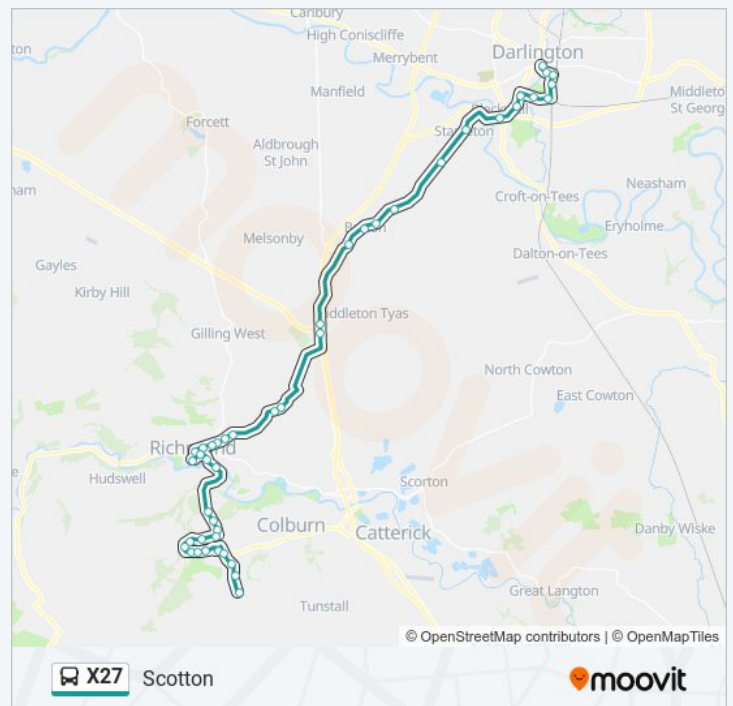

Darlington Road, Richmond

Frenchgate, Richmond

Queens Road, Richmond

Market Place, Richmond

Station Road, Sleegill

Old Station, Sleegill

Rimington Avenue, Holly Hill

Haig Road, Sandbeck

X27 bus Info

Direction: Scotton

Stops: 44

Trip Duration: 56 min

Line Summary:

Wardrop Road, Catterick Garrison

Cambrai Crossroads, Catterick Garrison

Rutland Close, Catterick Garrison