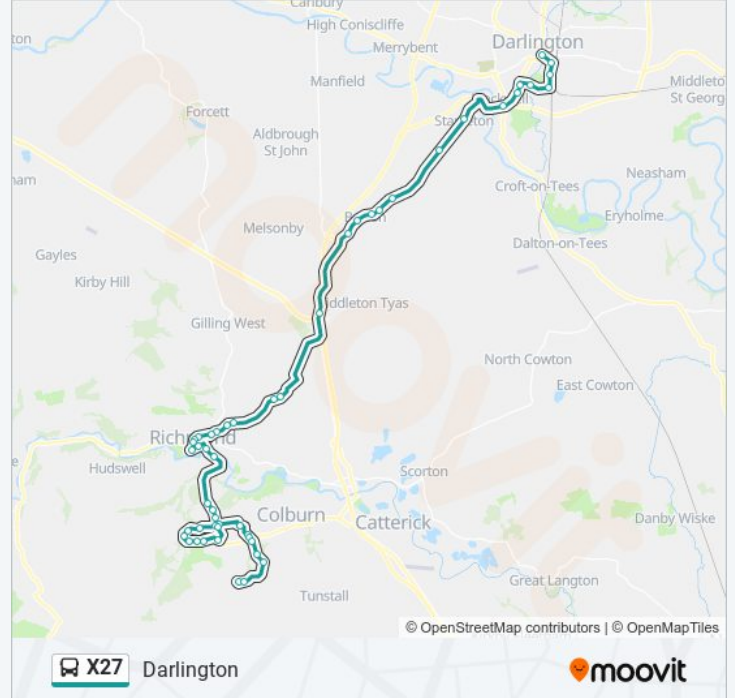

Rimington Avenue, Holly Hill

Old Station, Sleegill

Station Road, Sleegill

Market Place, Richmond

Friary Gardens, Richmond

Queens Road, Richmond

Pottergate, Richmond

Darlington Road, Richmond

Fontenay Road, Easby

Cross Lanes, Easby

Ronaldshay Drive, Easby

Travellers Rest, Skeeby

Springfield, Skeeby

Scotch Cnr Services North Slip, Middleton Tyas

Waterfall Terrace, Barton

Silver Street, Barton

C Of E School, Barton

St Cuthberts Green, Barton

Newton Morrell Village, Newton Morrell

Cleasby Grange, Stapleton

The Bridge Inn, Stapleton

Blackwell House, Blackwell

Blackwell Grange Hotel, Blackwell

South Park, West End

Loraine Crescent, South Park

Wordsworth Road, South Park

Milner Road, South Park

Darlington Rail Station, Bank Top

Town Hall, Darlington

Direction: Scotton

44 stops

[VIEW LINE SCHEDULE](#)

X27 bus Time Schedule

Scotton Route Timetable:

Sunday

Not Operational