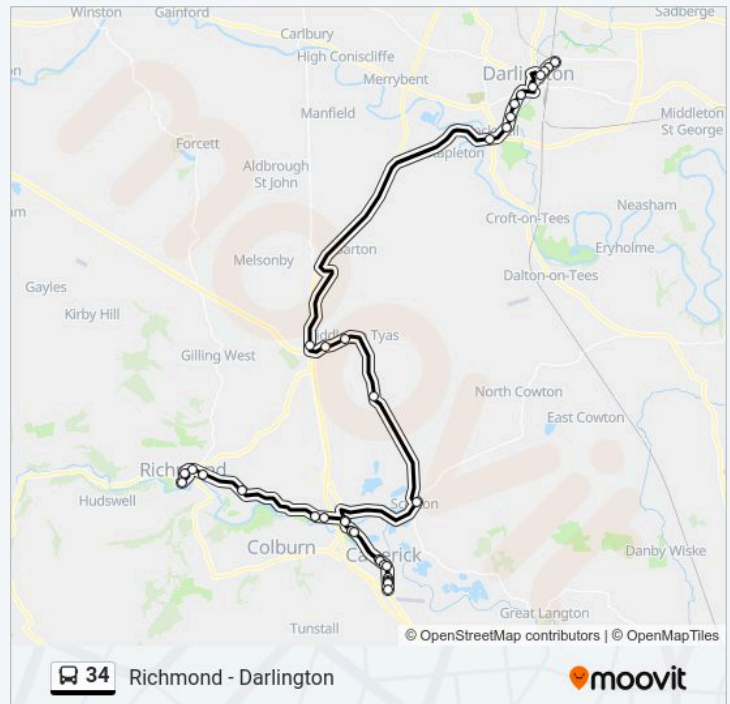

Mowbray Road, Catterick

Catterick Race Course, Catterick Bridge

The Farmers Arms, Catterick Bridge

Curteis Drive, Brompton-On-Swale

River Lane, Brompton-On-Swale

St Trinians Hall, Easby

The Avenue, Sleegill

Frenchgate, Richmond

Queens Road, Richmond

Wednesday	07:30 - 16:40
Thursday	07:30 - 16:40
Friday	07:30 - 16:40
Saturday	07:30 - 16:45

34 bus Info

Direction: Richmond
Stops: 35
Trip Duration: 55 min
Line Summary: