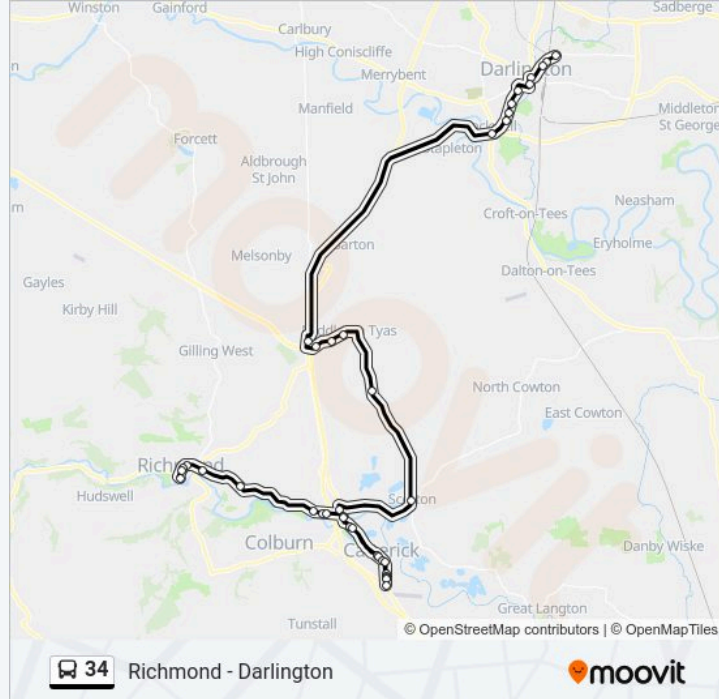

Westfield Gardens, Middleton Tyas

Scotch Corner Services, Middleton Tyas

Scotch Cnr Services North Slip, Middleton Tyas

Blackwell House, Blackwell

Blackwell Grange Hotel, Blackwell

South Park, West End

Blackwell Lane, West End

Sainsbury'S, West End

Leisure, Darlington

Tubwell Row, Darlington

Bannatyne's Health Club, Haughton Road

East Mount Road, Haughton Road

Darlington College, Haughton Road

34 Richmond - Darlington

Direction: Richmond

35 stops

[VIEW LINE SCHEDULE](#)

Darlington College, Haughton Road

East Mount Road, Haughton Road

34 bus Time Schedule

Richmond Route Timetable:

Sunday	Not Operational
Monday	07:30 - 16:40
Tuesday	07:30 - 16:40