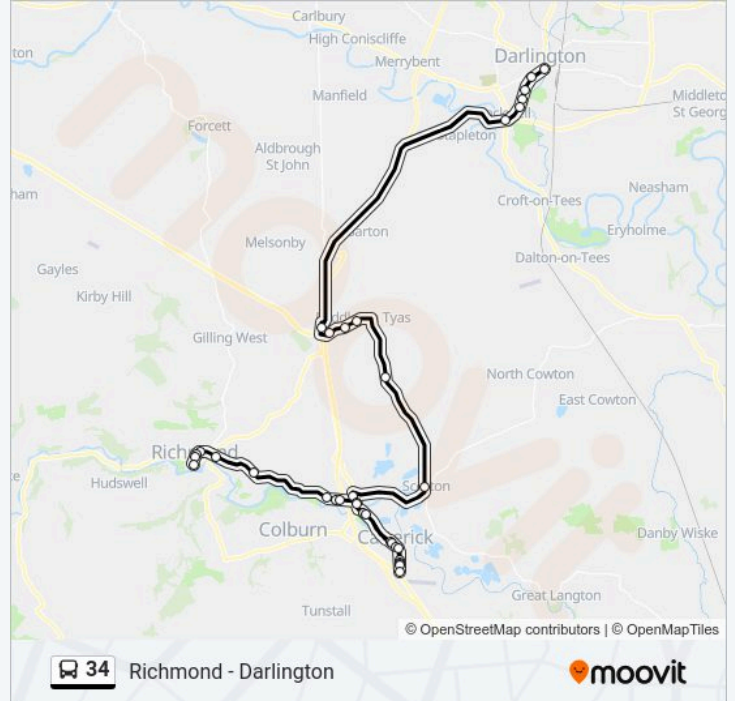

Scotch Cnr Services North Slip, Middleton Tyas

Blackwell House, Blackwell

Blackwell Grange Hotel, Blackwell

South Park, West End

Blackwell Lane, West End

Sainsbury'S, West End

Town Hall, Darlington

Direction: Haughton Road

39 stops

[VIEW LINE SCHEDULE](#)

Market Place, Richmond

Friary Gardens, Richmond

Queens Road, Richmond

Pottergate, Richmond

The Avenue, Sleegill

St Trinians Hall, Easby