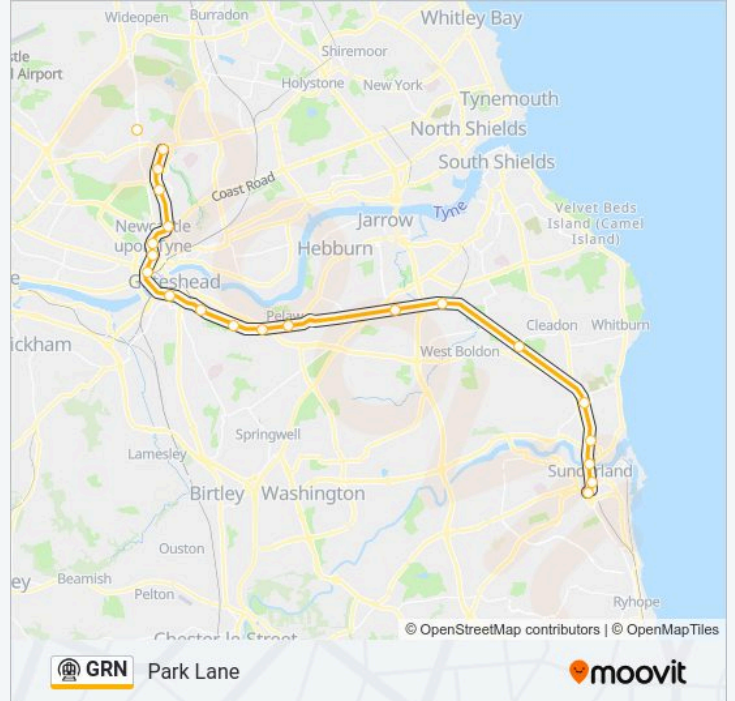

Newcastle Airport

**Direction: Park Lane**

21 stops

[VIEW LINE SCHEDULE](#)

Regent Centre

South Gosforth

Ilford Road

West Jesmond

**Stops:** 21

**Trip Duration:** 41 min

**Line Summary:**

Brockley Whins

East Boldon (Tyne And Wear Metro Station), East Boldon

Seaburn

Stadium Of Light

St Peter's

Sunderland

Park Lane

**Direction: Regent Centre**

25 stops

[VIEW LINE SCHEDULE](#)

South Hylton

Pallion

Millfield

**Line Summary:**

Central Station

Monument

Haymarket (Tyne And Wear Metro Station),  
Newcastle upon Tyne

Jesmond

West Jesmond

Ilford Road

South Gosforth