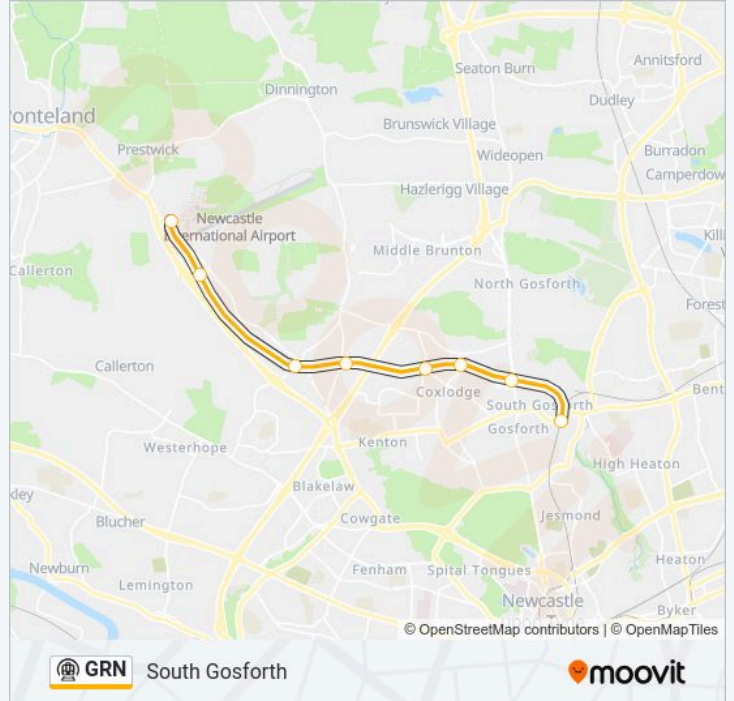

### Direction: Regent Centre

7 stops

[VIEW LINE SCHEDULE](#)

Newcastle Airport

Callerton Parkway (Tyne And Wear Metro Station),  
Callerton Parkway

Bank Foot

Kingston Park (Tyne And Wear Metro Station),  
Kingston Park

- South Hylton
- Pallion
- Millfield
- University (Tyne And Wear Metro Station), University Of Sunderland
- Park Lane
- Sunderland
- St Peter's
- Stadium Of Light
- Seaburn
- East Boldon (Tyne And Wear Metro Station), East Boldon
- Brockley Whins
- Fellgate
- Pelaw
- Heworth
- Felling
- Gateshead Stadium
- Gateshead

**GRN subway Info**

**Direction:** South Gosforth

**Stops:** 24

**Trip Duration:** 50 min

**Line Summary:**

**Direction: South Hylton**

31 stops

[VIEW LINE SCHEDULE](#)

- Newcastle Airport
- Callerton Parkway (Tyne And Wear Metro Station), Callerton Parkway
- Bank Foot
- Kingston Park (Tyne And Wear Metro Station), Kingston Park
- Fawdon
- Wansbeck Road
- Regent Centre
- South Gosforth
- Ilford Road
- West Jesmond
- Jesmond
- Haymarket (Tyne And Wear Metro Station), Newcastle upon Tyne
- Monument
- Central Station
- Gateshead
- Gateshead Stadium
- Felling