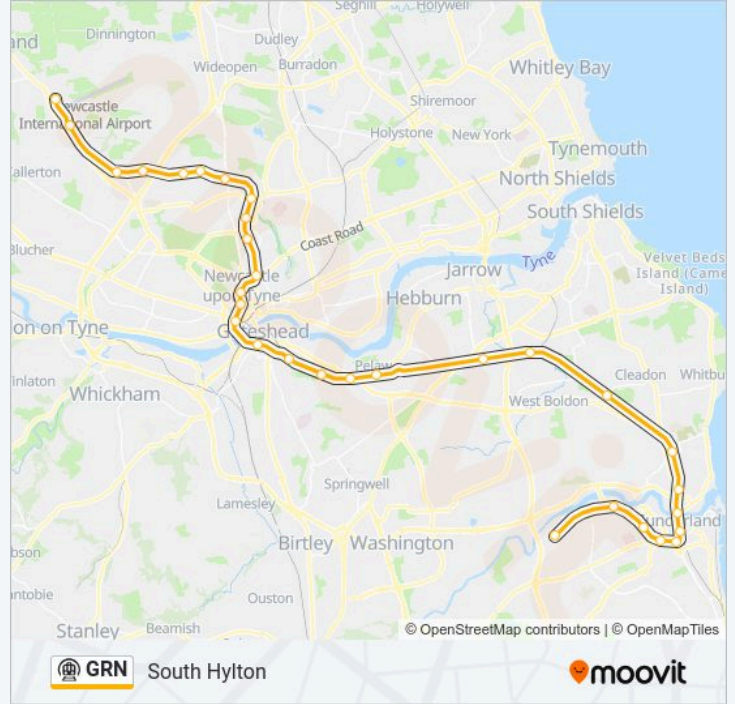

**GRN subway Info**

**Direction:** South Hylton  
**Stops:** 31  
**Trip Duration:** 65 min  
**Line Summary:**

Heworth

Pelaw

Fellgate

Brockley Whins

East Boldon (Tyne And Wear Metro Station), East Boldon

Seaburn

Stadium Of Light

St Peter's

Sunderland

Park Lane

University (Tyne And Wear Metro Station), University Of Sunderland

Millfield

Pallion

South Hylton

**Direction: Sunderland**

26 stops

[VIEW LINE SCHEDULE](#)

Newcastle Airport

Callerton Parkway (Tyne And Wear Metro Station), Callerton Parkway

Bank Foot

Kingston Park (Tyne And Wear Metro Station), Kingston Park

**Trip Duration:** 55 min

**Line Summary:**

Monument

Central Station

Gateshead

Gateshead Stadium

Felling

Heworth