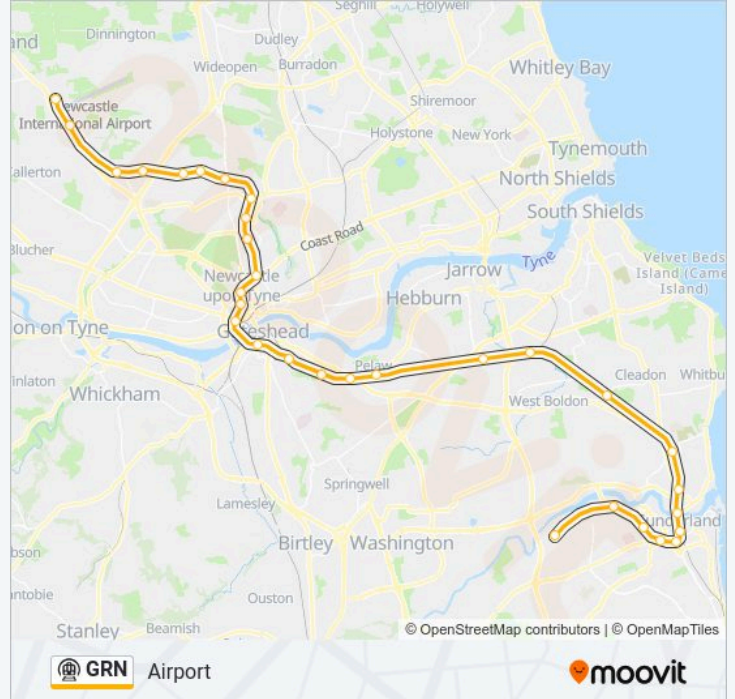

**GRN subway Info**

**Direction:** Airport

**Stops:** 31

**Trip Duration:** 66 min

**Line Summary:**

Haymarket (Tyne And Wear Metro Station),  
Newcastle upon Tyne

Jesmond

West Jesmond

Ilford Road

South Gosforth

Regent Centre

Wansbeck Road

Fawdon

Kingston Park (Tyne And Wear Metro Station),  
Kingston Park

Bank Foot

Callerton Parkway (Tyne And Wear Metro Station),  
Callerton Parkway

Newcastle Airport

**Direction: Park Lane**

21 stops

[VIEW LINE SCHEDULE](#)

Regent Centre

South Gosforth

Ilford Road

West Jesmond