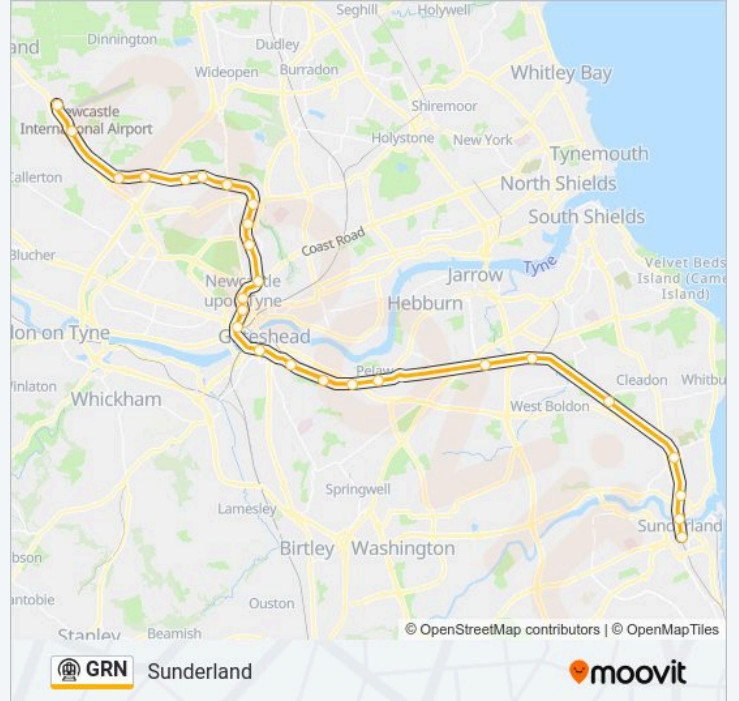

### Direction: Regent Centre

7 stops

[VIEW LINE SCHEDULE](#)

Newcastle Airport

Callerton Parkway (Tyne And Wear Metro Station),  
Callerton Parkway

Bank Foot

Kingston Park (Tyne And Wear Metro Station),  
Kingston Park

**Direction: Sunderland**

26 stops

[VIEW LINE SCHEDULE](#)

Newcastle Airport

Callerton Parkway (Tyne And Wear Metro Station), Callerton Parkway

Bank Foot

Kingston Park (Tyne And Wear Metro Station), Kingston Park

**Trip Duration:** 55 min

**Line Summary:**

Monument

Central Station

Gateshead

Gateshead Stadium

Felling

Heworth

Pelaw

Fellgate

Brockley Whins

East Boldon (Tyne And Wear Metro Station), East Boldon

Seaburn

Stadium Of Light

St Peter's

Sunderland