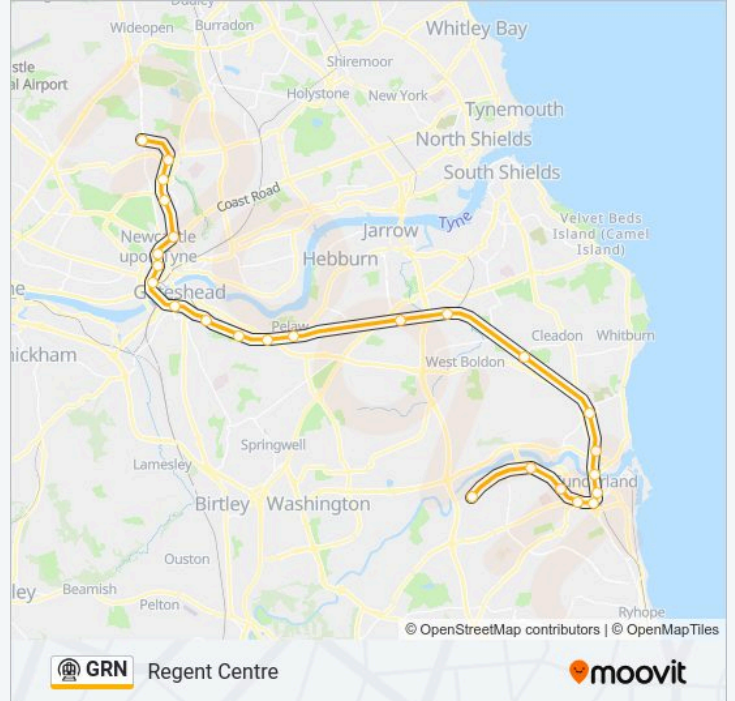

**Line Summary:**

Central Station

Monument

Haymarket (Tyne And Wear Metro Station),  
Newcastle upon Tyne

Jesmond

West Jesmond

Ilford Road

South Gosforth

### Direction: Regent Centre

7 stops

[VIEW LINE SCHEDULE](#)

Newcastle Airport

Callerton Parkway (Tyne And Wear Metro Station),  
Callerton Parkway

Bank Foot

Kingston Park (Tyne And Wear Metro Station),  
Kingston Park