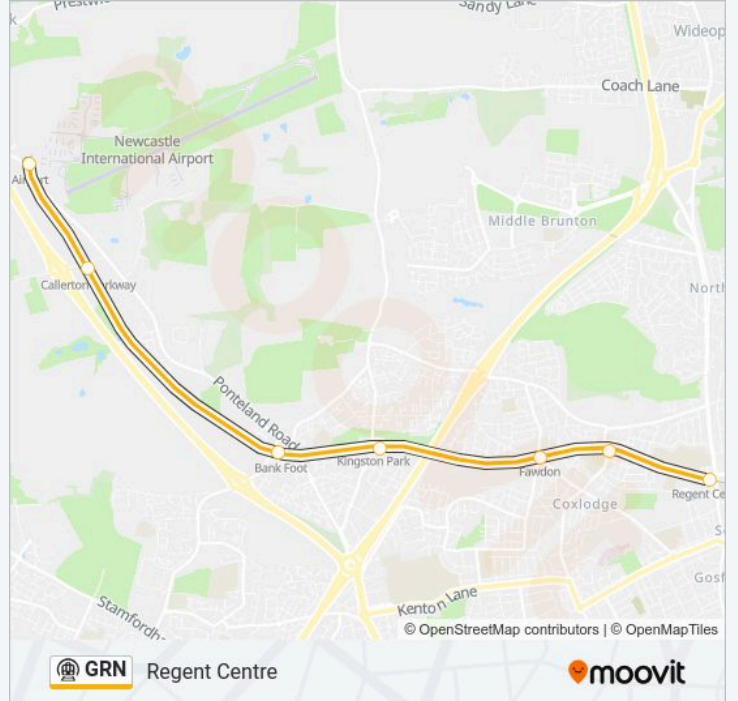

### Direction: Regent Centre

7 stops

[VIEW LINE SCHEDULE](#)

Newcastle Airport

Callerton Parkway (Tyne And Wear Metro Station),  
Callerton Parkway

Bank Foot

Kingston Park (Tyne And Wear Metro Station),  
Kingston Park

### GRN subway Time Schedule

Regent Centre Route Timetable:

Sunday	00:02
Monday	00:02 - 23:47
Tuesday	00:02 - 23:47
Wednesday	00:02 - 23:47
Thursday	00:02 - 23:47
Friday	00:02 - 23:47
Saturday	00:02 - 23:47

### GRN subway Info

**Direction:** Regent Centre

**Stops:** 7

**Trip Duration:** 13 min

**Line Summary:**

**Direction: South Gosforth**

24 stops

[VIEW LINE SCHEDULE](#)

- South Hylton
- Pallion
- Millfield
- University (Tyne And Wear Metro Station), University Of Sunderland
- Park Lane
- Sunderland
- St Peter's
- Stadium Of Light
- Seaburn
- East Boldon (Tyne And Wear Metro Station), East Boldon
- Brockley Whins
- Fellgate
- Pelaw
- Heworth
- Felling
- Gateshead Stadium
- Gateshead