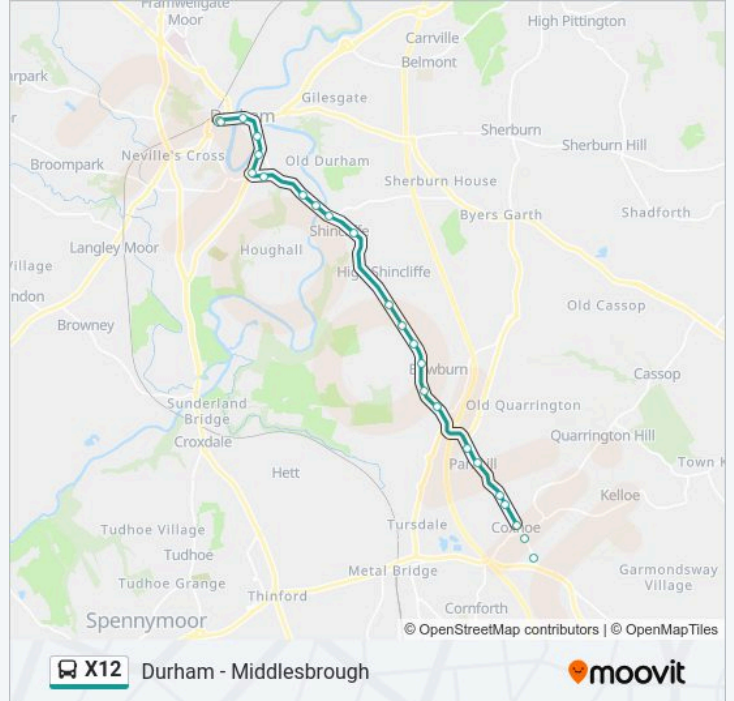

Direction: Durham

Stops: 38

Trip Duration: 75 min

Line Summary:

Park Hill Estate Park Avenue, Coxhoe

Co-Op Store, Bowburn

Tweddle Terrace, Bowburn

Mary Terrace, Bowburn

Dallymore Drive, Bowburn

High-Low Grange Farms, Bowburn

Shincliffe Station, High Shincliffe Station

Seven Stars, Shincliffe

The Rosetree, Shincliffe

Bridge, Shincliffe

College, Houghall

University - Palatine Centre, Durham

New Inn - Church Street, Durham

St Oswalds Church, Durham

New Elvet - Three Tuns, Durham

Leazes Road - Millburngate Bridge, Durham

Bus Station Stand K, Durham

Direction: Durham

17 stops

[VIEW LINE SCHEDULE](#)

Line Summary:

Front Street, Pity Me

Salutation Bus Gate, Framwellgate Moor

Aykley Heads - For University Hospital, Durham

County Hall, Durham

St Leonards School, Durham

Bus Station Stand K, Durham

Direction: Middlesbrough