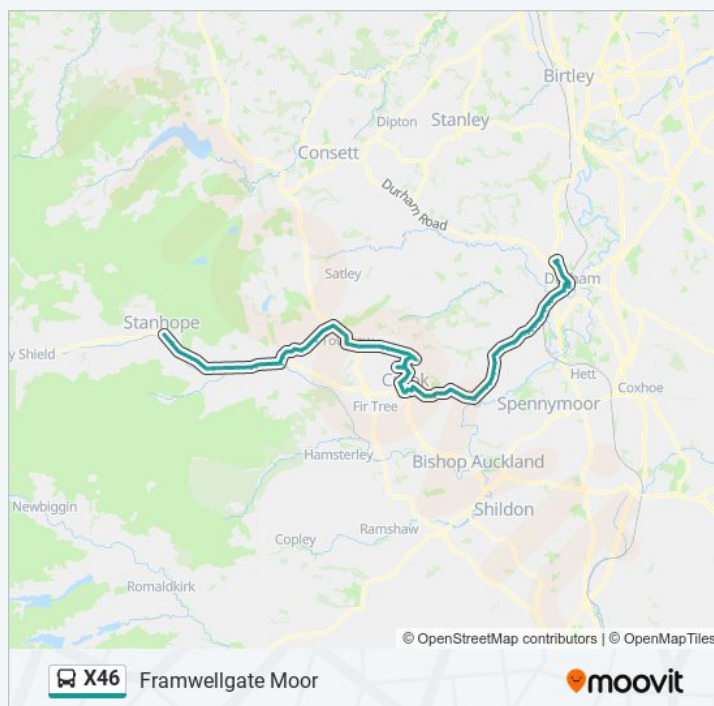

### X46 bus Info

**Direction:** Framwellgate Moor

**Stops:** 95

**Trip Duration:** 99 min

**Line Summary:**

Bridge Street, Tow Law

Helme Park Garage, Tow Law

Park Terrace, Tow Law

**X46 bus Info**

**Direction:** Stanhope

**Stops:** 100

**Trip Duration:** 100 min

**Line Summary:**

Tilery Lane End, Willington

Cemetery, Willington

White House, Low Willington