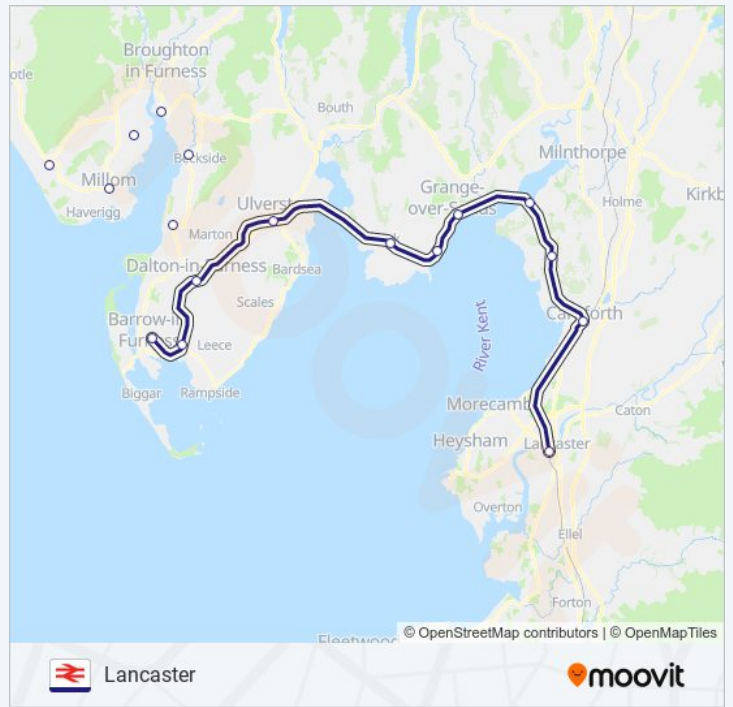

Corkickle
St Bees
Nethertown
Braystones
Sellafield
Seascale
Drigg
Ravenglass
Bootle (Cumbria)
Silecroft
Millom
Green Road
Foxfield
Kirkby-In-Furness
Askam
Barrow-In-Furness
Roose
Dalton
Ulverston
Cark
54.1729 -2.92523
Grange-Over-Sands
Arnside
Silverdale
Carnforth
Lancaster

Direction: Leeds

19 stops

[VIEW LINE SCHEDULE](#)

Carlisle
Armathwaite
Lazonby & Kirkoswald

NORTHERN train Time Schedule

Leeds Route Timetable:

Sunday	09:24 - 19:11
Monday	05:49 - 20:13
Tuesday	05:49 - 20:13
Wednesday	05:49 - 20:13
Thursday	05:49 - 20:13