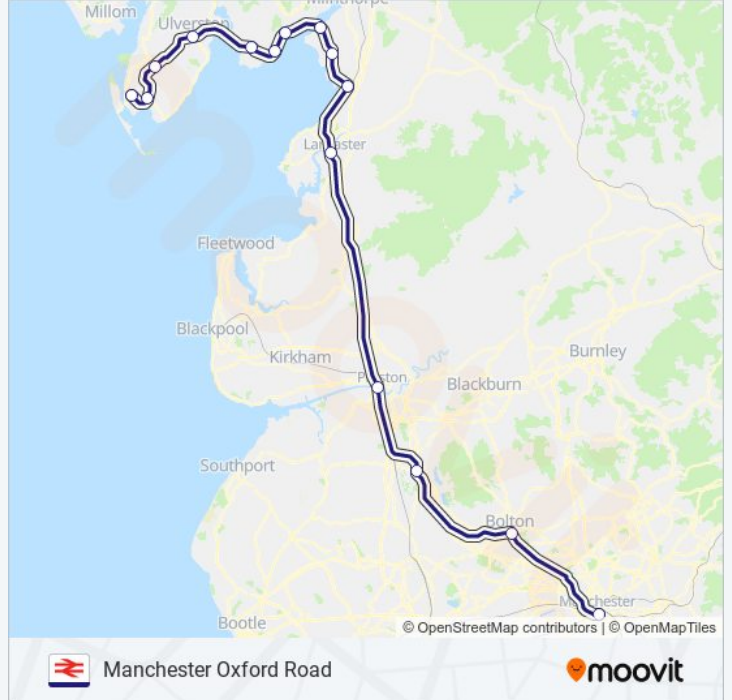

Direction: Manchester Oxford Road

15 stops
[VIEW LINE SCHEDULE](#)

Barrow-In-Furness
 Roose
 Dalton
 Ulverston
 Cark
 54.1729 -2.92523
 Grange-Over-Sands
 Arnside
 Silverdale
 Carnforth
 Lancaster
 Preston
 Chorley
 Bolton
 Manchester Oxford Road

NORTHERN train Info
Direction: Manchester Oxford Road
Stops: 15
Trip Duration: 126 min
Line Summary:

Direction: Manchester Victoria

15 stops

[VIEW LINE SCHEDULE](#)

Barrow-In-Furness

Roose

Dalton

Ulverston