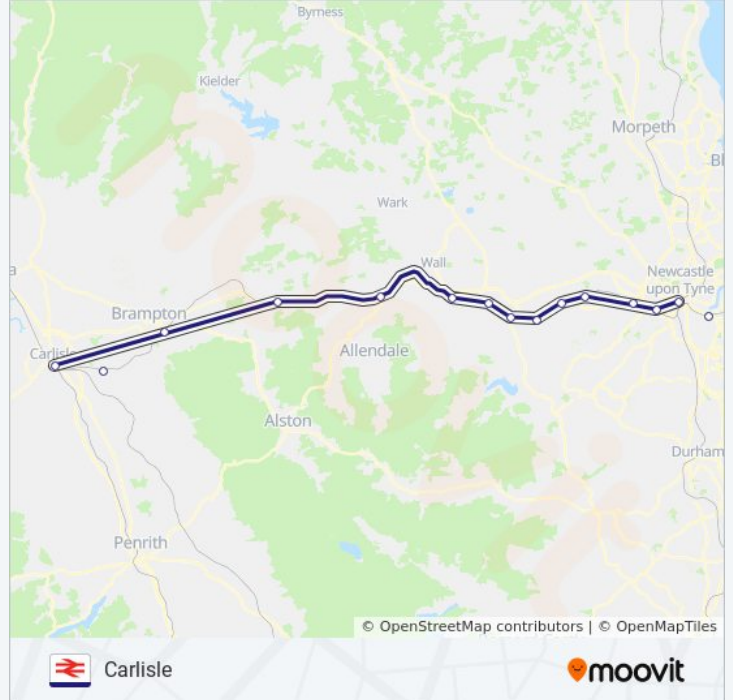

NORTHERN train Info

Direction: Carlisle

Stops: 41

Trip Duration: 149 min

Line Summary:

Thornaby
 Stockton
 Billingham
 Seaton Carew
 Hartlepool
 Horden Peterlee Station
 Seaham
 Sunderland
 Heworth
 Newcastle
 Metro Centre
 Blaydon
 Wylam
 Prudhoe
 Stocksfield
 Riding Mill
 Corbridge
 Hexham
 Haydon Bridge
 Haltwhistle
 Brampton (Cumbria)
 Wetheral
 Carlisle