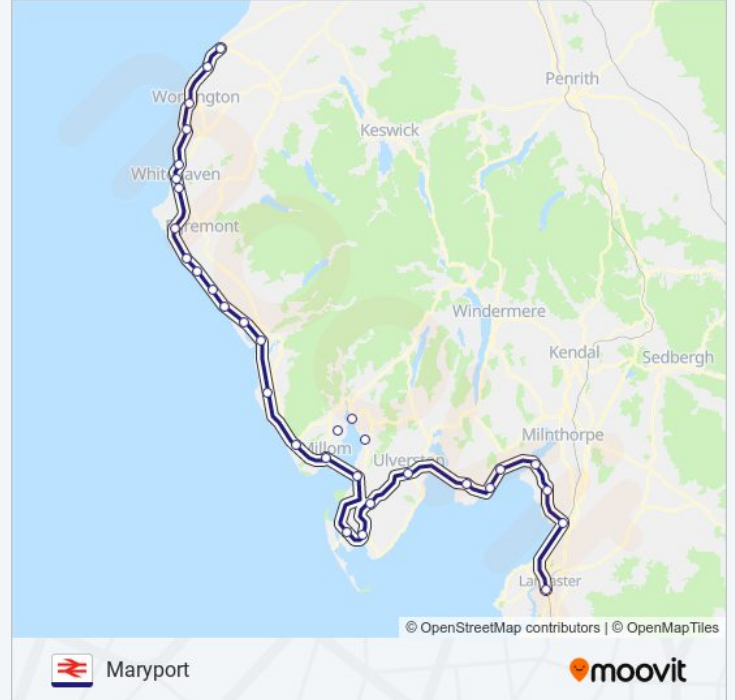

NORTHERN train Info

Direction: Maryport

Stops: 32

Trip Duration: 27 min

Line Summary:

Ravenglass

Drigg

Seascale

Sellafield

Braystones

Nethertown

St Bees

Corkickle

Whitehaven

Parton

Harrington

Workington

Flimby

Maryport

Direction: Metrocentre

19 stops

[VIEW LINE SCHEDULE](#)

Battersby

Great Ayton