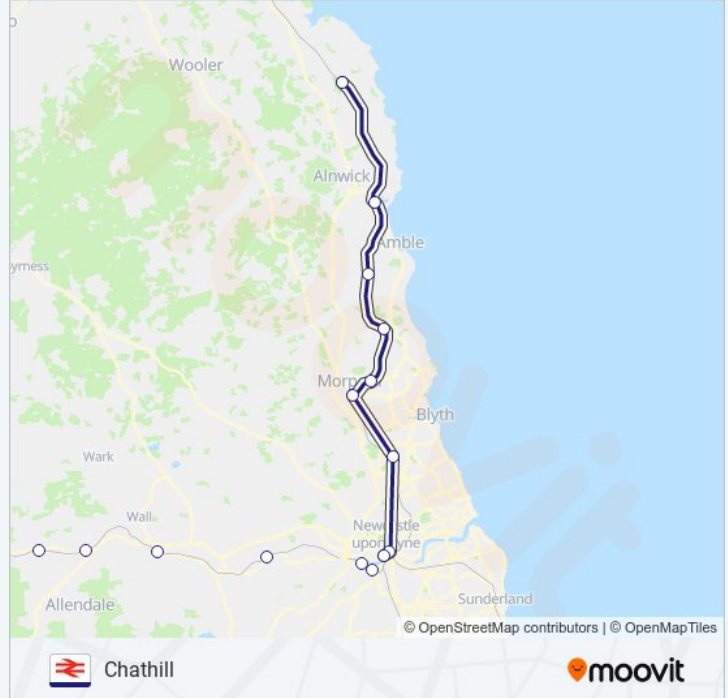

Chathill

Direction: Darlington

23 stops

[VIEW LINE SCHEDULE](#)

Whitby

Ruswarp

Sleights

Grosmont