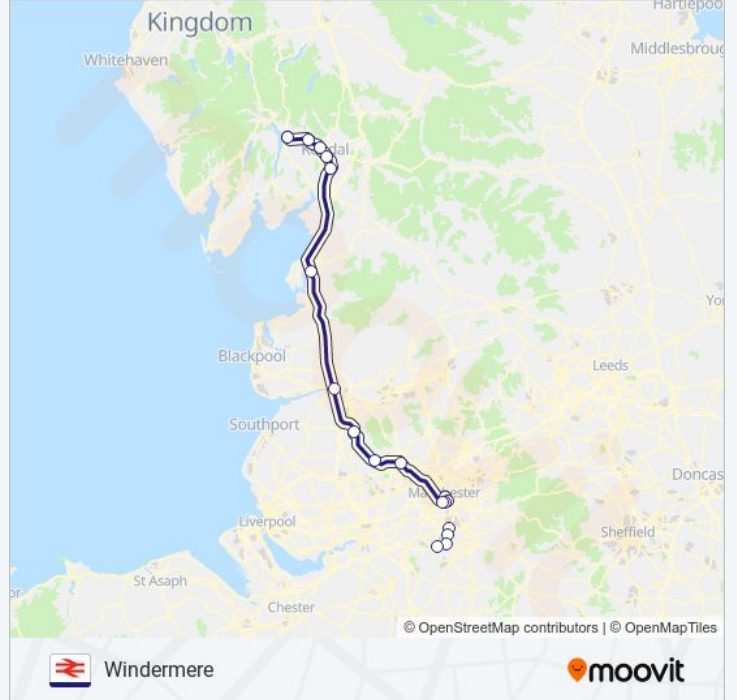

NORTHERN train time schedules and route maps are available in an offline PDF at moovitapp.com. Use the [Moovit App](#) to see live bus times, train schedule or subway schedule, and step-by-step directions for all public transit in North East and Cumbria.

[About Moovit](#) • [MaaS Solutions](#) • [Supported Countries](#) • [Mooviter Community](#)

© 2024 Moovit - All Rights Reserved

Check Live Arrival Times