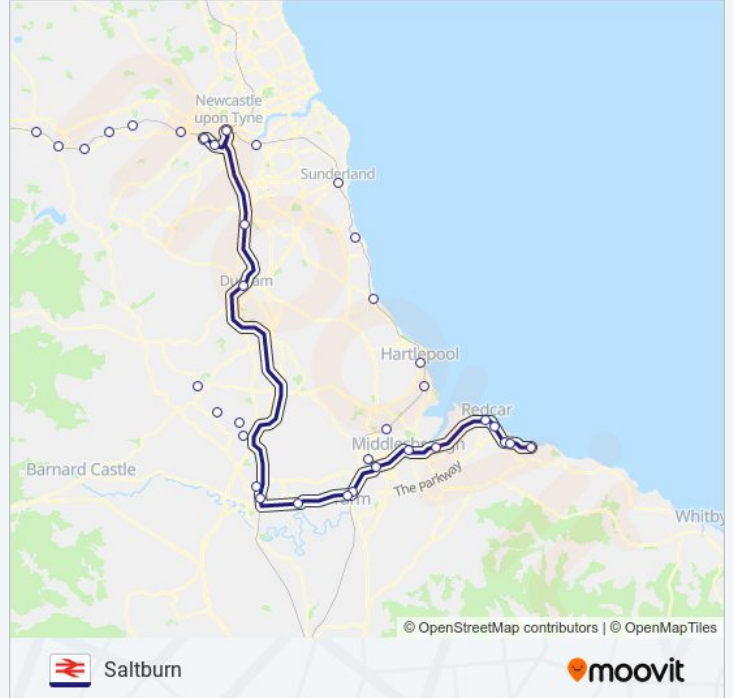

Hartlepool

Horden Peterlee Station

Seaham

Sunderland

Heworth

Newcastle

Dunston

Metro Centre

Redcar East

Longbeck

Marske

Saltburn

Direction: Sellafield

12 stops

[VIEW LINE SCHEDULE](#)

Barrow-In-Furness