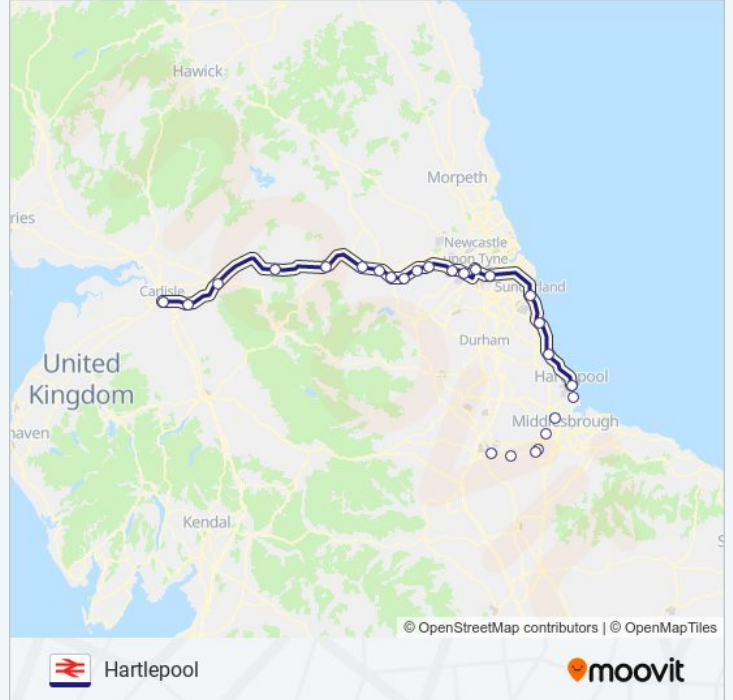

Heworth

Sunderland

Seaham

Horden Peterlee Station

NORTHERN train Time Schedule

Hartlepool Route Timetable:

Sunday	13:13 - 17:15
Monday	21:07
Tuesday	21:07
Wednesday	21:07
Thursday	21:07
Friday	21:07
Saturday	22:33

NORTHERN train Info

Direction: Hartlepool

Stops: 19

Trip Duration: 40 min

Line Summary:

Direction: Hexham

37 stops

[VIEW LINE SCHEDULE](#)