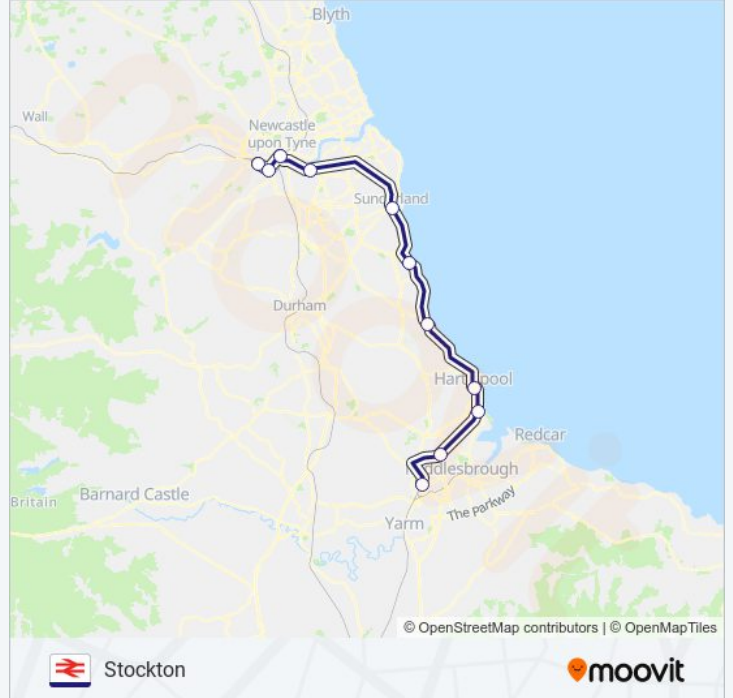

Direction: Sellafield

Stops: 12

Trip Duration: 58 min

Line Summary:

Direction: Stockton

11 stops

[VIEW LINE SCHEDULE](#)

- Metro Centre
- Dunston
- Newcastle
- Heworth
- Sunderland
- Seaham
- Horden Peterlee Station
- Hartlepool
- Seaton Carew
- Billingham
- Stockton

Trip Duration: 82 min

Line Summary:

Direction: Sunderland

16 stops

[VIEW LINE SCHEDULE](#)

- Carlisle
- Wetheral
- Brampton (Cumbria)
- Haltwhistle
- Haydon Bridge
- Hexham
- Corbridge
- Riding Mill
- Stocksfield
- Prudhoe
- Wylam
- Blaydon
- Metro Centre
- Newcastle
- Heworth
- Sunderland