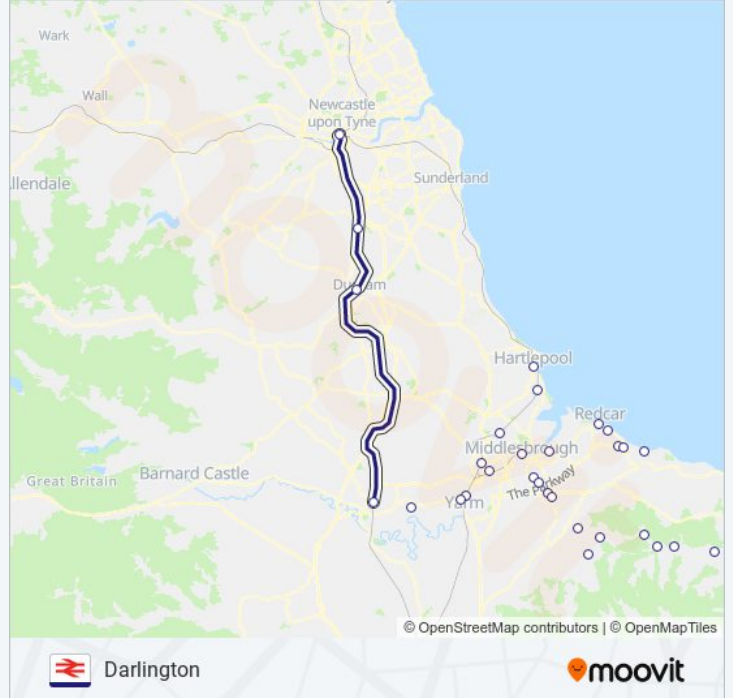

Trip Duration: 55 min

Line Summary:

Thornaby

Eaglescliffe

Allens West

Dinsdale

Darlington

Direction: Hartlepool

19 stops

[VIEW LINE SCHEDULE](#)

Carlisle

Wetheral

Brampton (Cumbria)

Haltwhistle

Haydon Bridge

Hexham