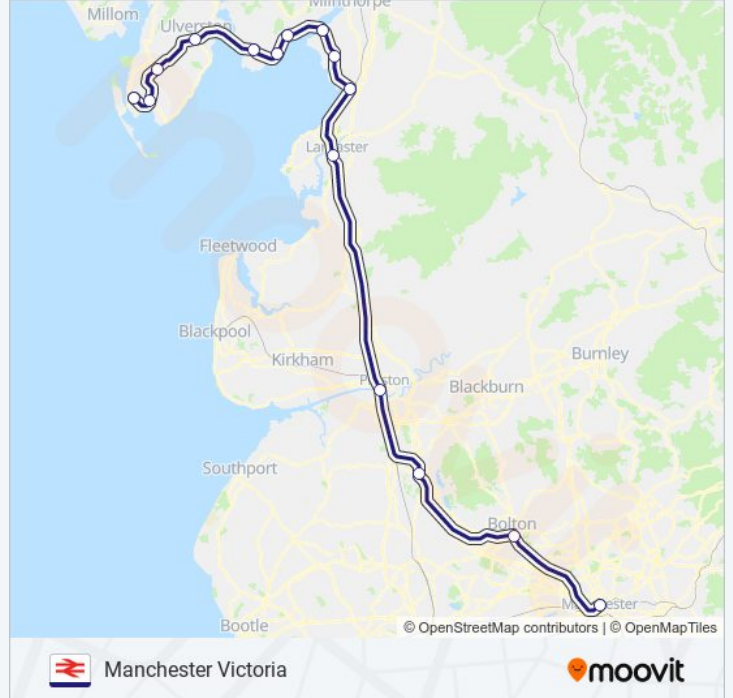

NORTHERN train Info

Direction: Manchester Victoria

Stops: 15

Trip Duration: 127 min

Line Summary:

Direction: Maryport

32 stops

[VIEW LINE SCHEDULE](#)