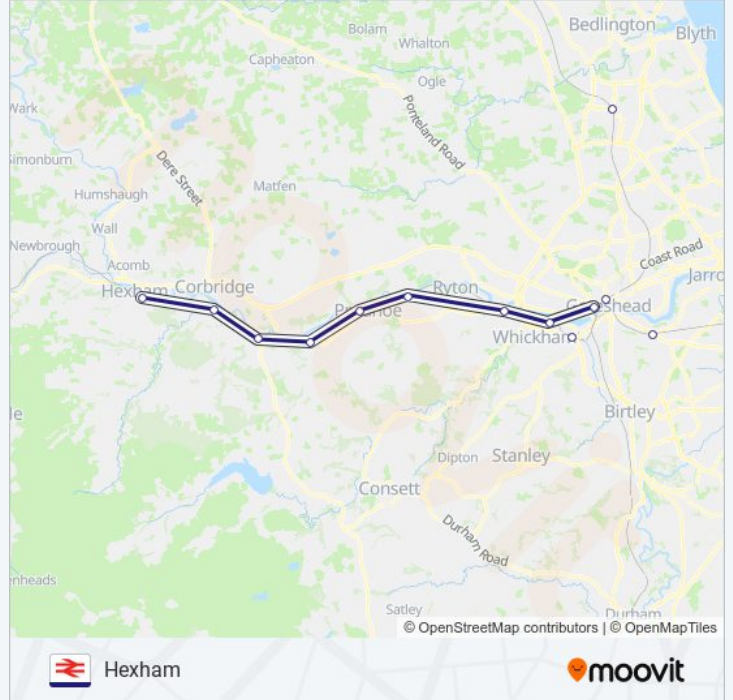

NORTHERN train Info

Direction: Hexham

Stops: 37

Trip Duration: 141 min

Line Summary:

- Thornaby
- Stockton
- Billingham
- Seaton Carew
- Hartlepool
- Horden Peterlee Station
- Seaham
- Sunderland
- Heworth
- Newcastle
- Dunston
- Metro Centre
- Blaydon
- Wylam
- Prudhoe
- Stocksfield
- Riding Mill
- Corbridge
- Hexham