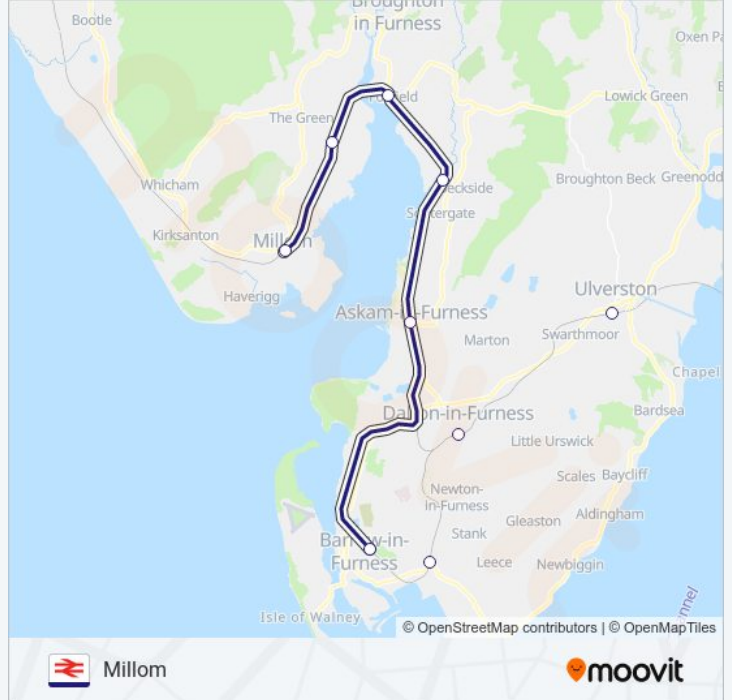

NORTHERN train Info

Direction: Millom

Stops: 16

Trip Duration: 28 min

Line Summary:

Direction: Morpeth

18 stops

[VIEW LINE SCHEDULE](#)