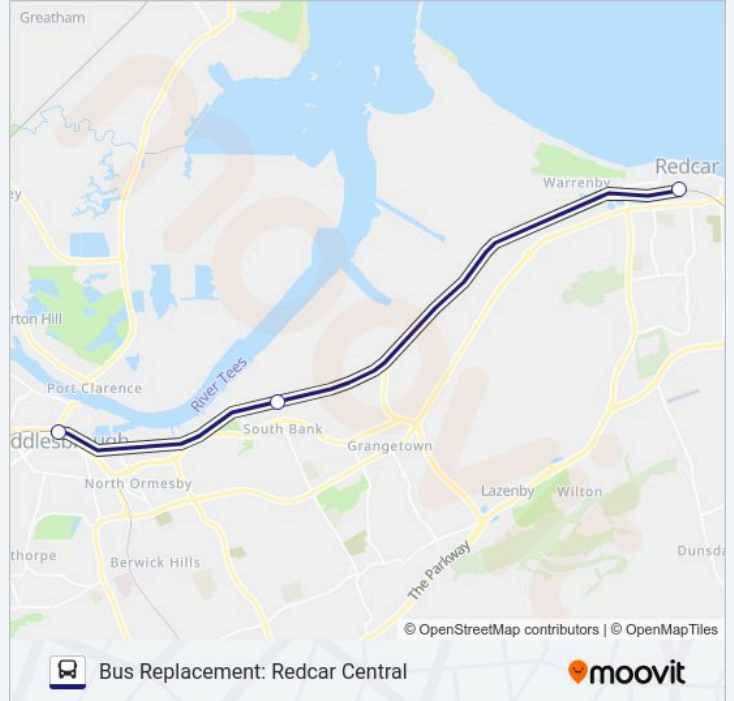

Middlesbrough

South Bank

Redcar Central

**NORTHERN bus Time Schedule**

Bus Replacement: Redcar Central Route Timetable:

Sunday	09:30 - 22:30
Monday	06:30 - 22:30
Tuesday	06:30 - 22:30
Wednesday	06:30 - 22:30
Thursday	06:30 - 22:30
Friday	06:30 - 22:30
Saturday	06:30 - 22:30

**NORTHERN bus Info**

**Direction:** Bus Replacement: Redcar Central

**Stops:** 3

**Trip Duration:** 30 min

**Line Summary:**

**Direction: Bus Replacement: Sellafeld**

7 stops

[VIEW LINE SCHEDULE](#)