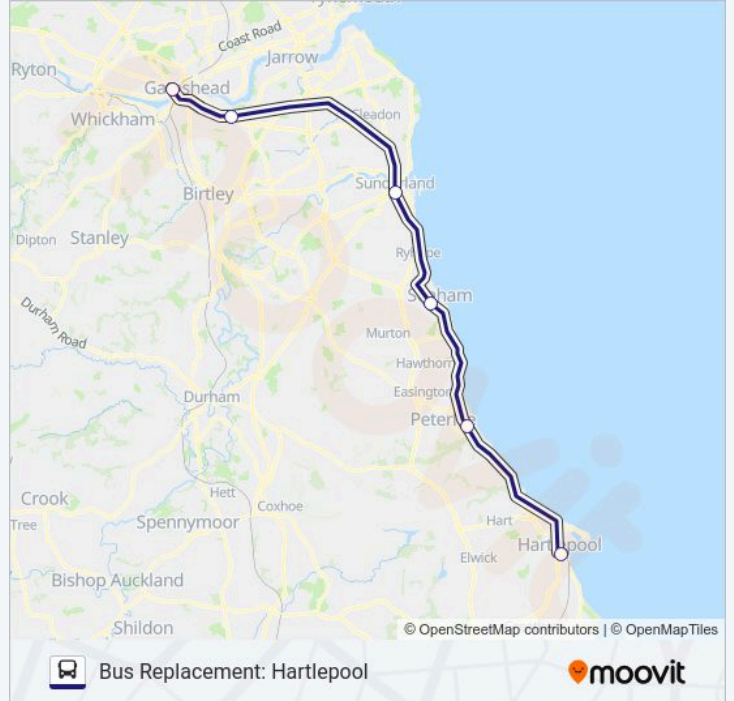

Use the Moovit App to find the closest NORTHERN bus station near you and find out when is the next NORTHERN bus arriving.

**Direction: Bus Replacement: Hartlepool**

6 stops

[VIEW LINE SCHEDULE](#)

Newcastle

Heworth

Sunderland

Seaham

Horden Peterlee Station

Hartlepool

**NORTHERN bus Time Schedule**

Bus Replacement: Hartlepool Route Timetable:

Sunday	07:18 - 09:19
Monday	Not Operational
Tuesday	Not Operational
Wednesday	Not Operational
Thursday	Not Operational
Friday	Not Operational
Saturday	Not Operational

**NORTHERN bus Info**

**Direction:** Bus Replacement: Hartlepool

**Stops:** 6

**Trip Duration:** 105 min

**Line Summary:**

**Direction: Bus Replacement: Newcastle**

6 stops

[VIEW LINE SCHEDULE](#)

**NORTHERN bus Info**

**Direction:** Bus Replacement: Whitehaven

**Stops:** 4

**Trip Duration:** 25 min

**Line Summary:**