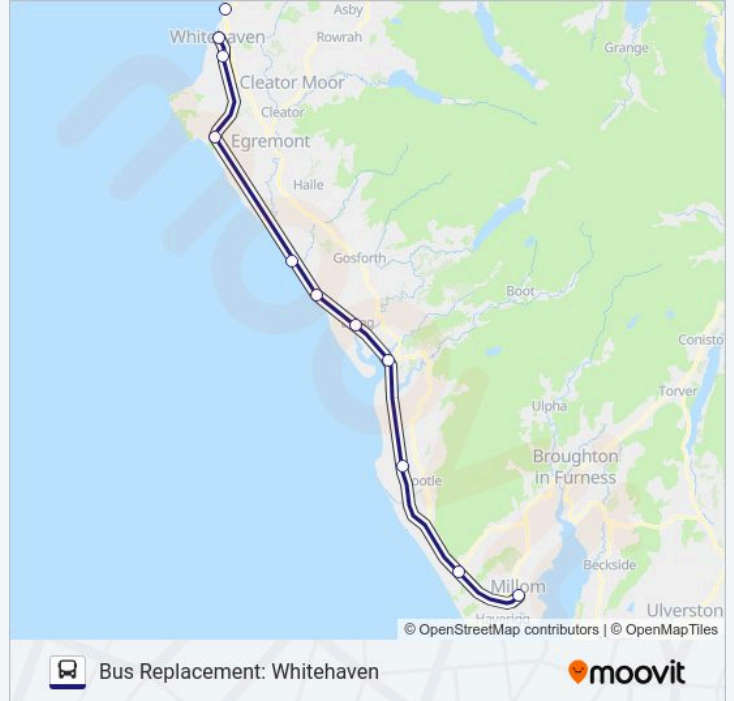

**NORTHERN bus Info**

**Direction:** Bus Replacement: Whitehaven

**Stops:** 4

**Trip Duration:** 25 min

**Line Summary:**