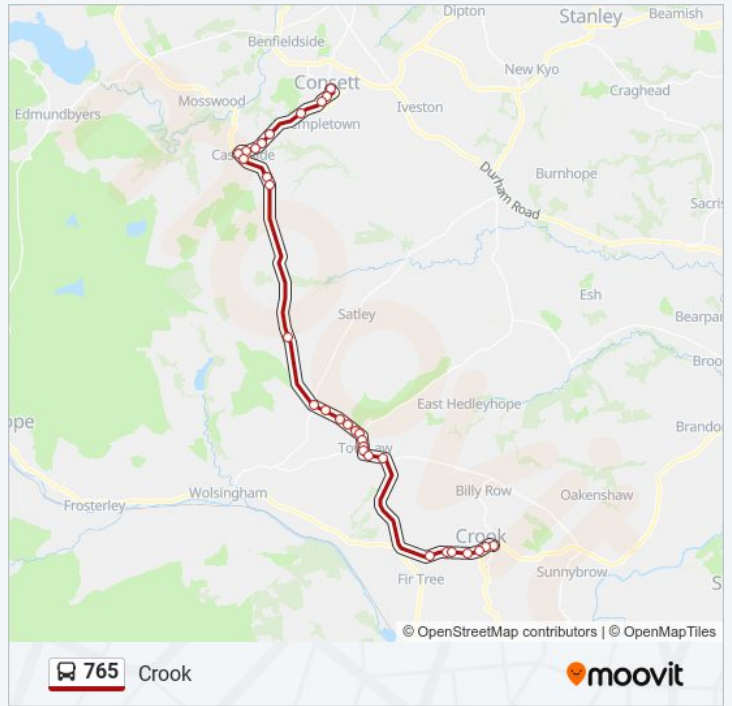

765 bus Info

Direction: Crook

Stops: 31

Trip Duration: 29 min
Line Summary:

Rowley Bank, Castleside

Crossroads, Rowley

Lyar Dene, Castleside

Drover House, Tow Law