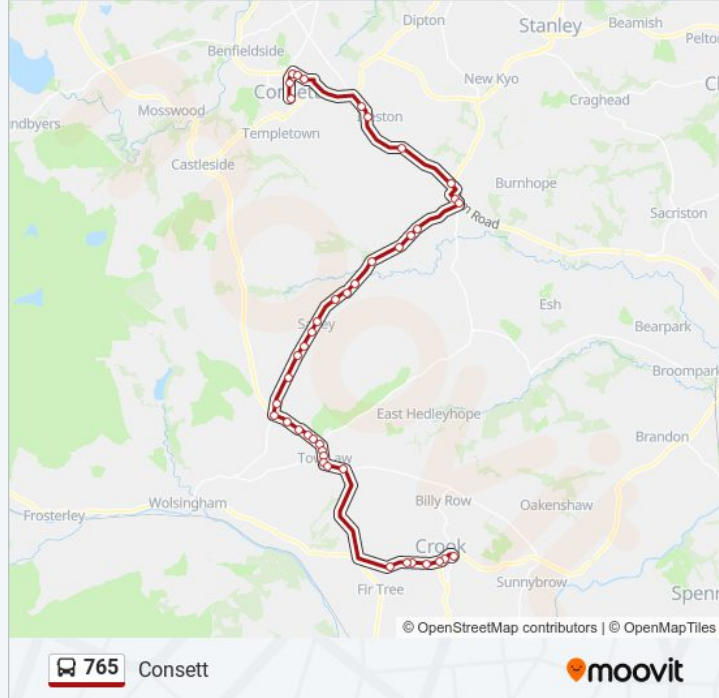

Consett Bus Station Stand J, Consett

Direction: Crook

31 stops

[VIEW LINE SCHEDULE](#)

Consett Bus Station Stand J, Consett

Front Street, Consett

Derwentside College, Consett

Fell Coke Works, Consett

765 bus Info

Direction: Crook

Stops: 31

Trip Duration: 29 min
Line Summary:

Rowley Bank, Castleside

Crossroads, Rowley

Lyar Dene, Castleside

Drover House, Tow Law