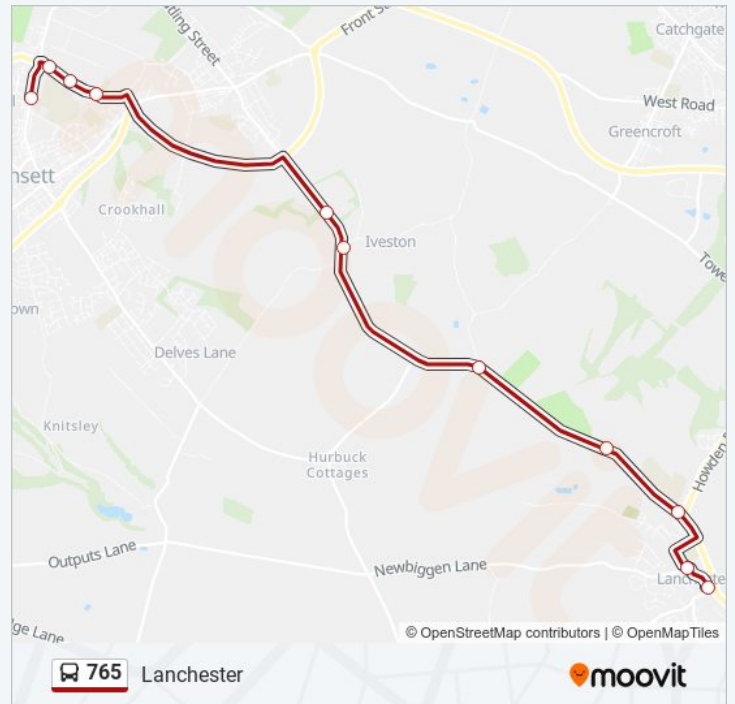

Durham Road, Lanchester

St Bede's School, Lanchester

Blue Bell Court, Lanchester

Lanchester Green, Lanchester

765 bus Info

Direction: Lanchester

Stops: 11

Trip Duration: 11 min

Line Summary:

765 bus time schedules and route maps are available in an offline PDF at moovitapp.com. Use the [Moovit App](#) to see live bus times, train schedule or subway schedule, and step-by-step directions for all public transit in North East and Cumbria.

[About Moovit](#) • [MaaS Solutions](#) • [Supported Countries](#) • [Mooviter Community](#)

© 2024 Moovit - All Rights Reserved

Check Live Arrival Times