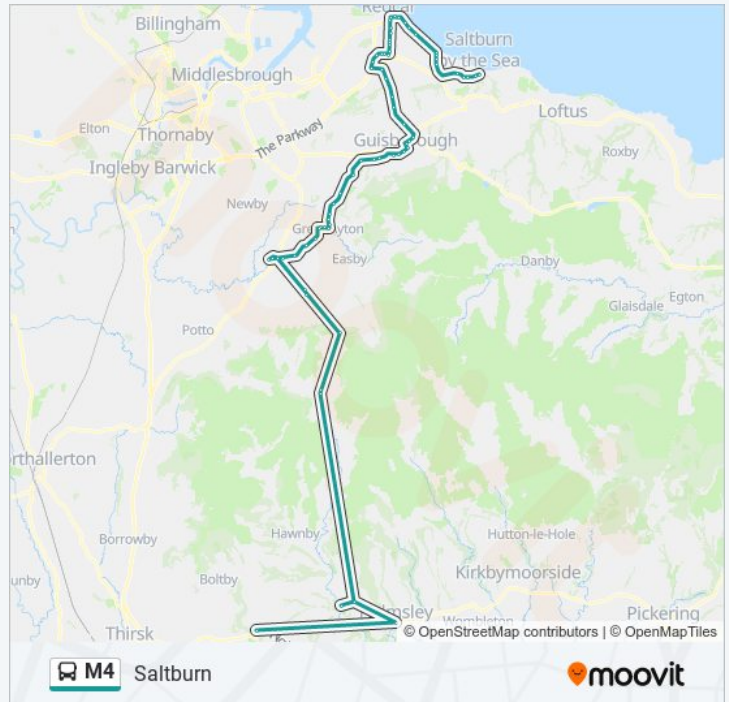

Falcon Way, Guisborough

Heron Gate, Guisborough

West End Avenue, Guisborough

The Ship, Guisborough

Market Place, Guisborough

Avenue Place, Guisborough

Police Station, Guisborough

The Laurence Jackson School, Guisborough

Cemetery, Guisborough

Thornton Fields, Dunsdale

**M4 bus Info**

**Direction:** Saltburn

**Stops:** 71

**Trip Duration:** 130 min

**Line Summary:**

Village, Dunsdale

Wykeham Close, Redcar

Portland Walk, Redcar

Trinity Walk, Redcar

Primary Care Hospital, Redcar

Lingmell Road, Redcar

Cartmel Road, Redcar

The Yorkshire Coble, Redcar

Brooksbank Avenue, Redcar