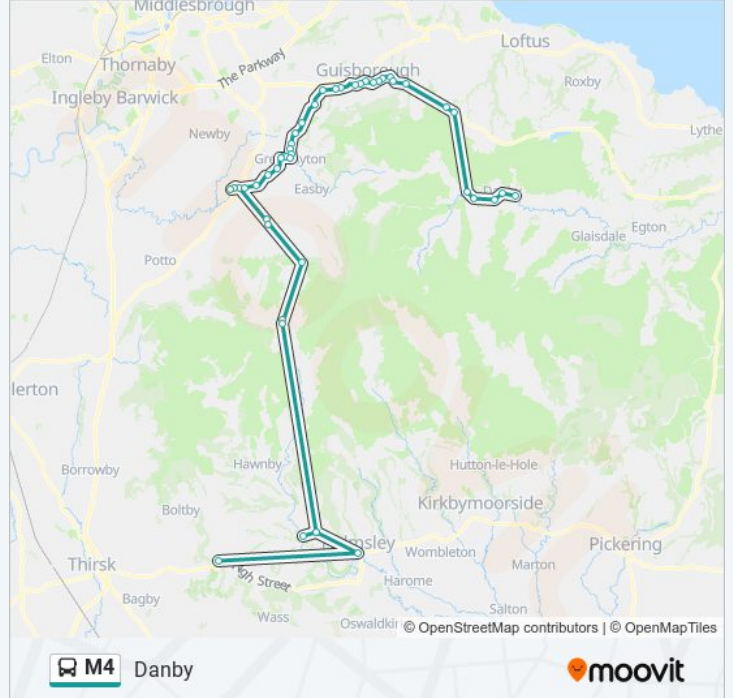

Romany Road, Great Ayton

**M4 bus Time Schedule**

Danby Route Timetable:

Sunday	11:09
Monday	Not Operational
Tuesday	Not Operational
Wednesday	Not Operational
Thursday	Not Operational
Friday	Not Operational
Saturday	Not Operational

**M4 bus Info**

**Direction:** Danby

**Stops:** 46

**Trip Duration:** 121 min

**Line Summary:**

Stephens Garage, Great Ayton  
 Roseberry Crescent, Great Ayton  
 Whitegate Farm, Newton under Roseberry  
 The King's Head Inn, Newton under Roseberry  
 Bousdale Farm, Pinchinthorpe  
 Forest & Walkway Visitor Centre, Pinchinthorpe  
 Falcon Way, Guisborough  
 Heron Gate, Guisborough  
 West End Avenue, Guisborough  
 The Ship, Guisborough  
 Market Place, Guisborough  
 Butt Lane, Guisborough  
 Foxdale Farm, Guisborough  
 Guisborough Hall Hotel, Guisborough  
 Waterfall Farm, Guisborough  
 Little Waterfall Farm, Guisborough  
 Fox And Hounds, Charltons  
 Trout Fishery - A171, Lockwood Beck  
 Smeathorns Road North End, Lockwood Beck  
 Rail Station, Castleton  
 Tea Rooms, Castleton  
 Ainthorpe Lane, Ainthorpe  
 Danby Railway Station, Danby  
 The Moors Centre, Danby

Saltburn Route Timetable:

Sunday	17:09
Monday	Not Operational
Tuesday	Not Operational
Wednesday	Not Operational
Thursday	Not Operational
Friday	Not Operational

Saturday

Not Operational

Chop Gate Hall, Chop Gate