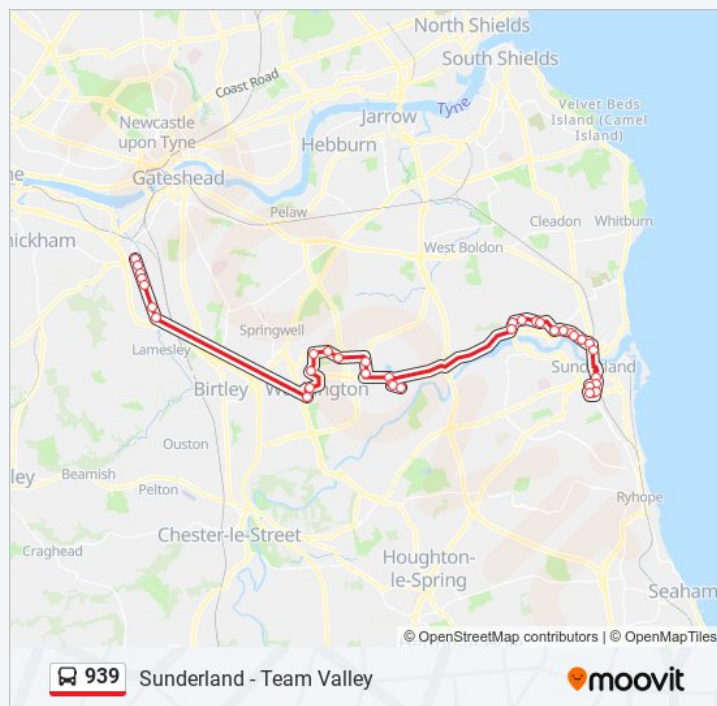

Trip Duration: 57 min

Line Summary:

Peel Retail Park, Barmston

Sunderland Highway, Barmston

Pattinson Road-Mandarin Way, Barmston

Waterview Park Stand 1, Barmston

Pattinson Road-Alston Road, Barmston

Washington District 15 Exit, Barmston

Stops: 36

Trip Duration: 60 min

Line Summary:

Southwick Road-Wallace Street, Monkwearmouth

Southwick Road-Carley Road, Southwick

Southwick Road-Suddick Street, Southwick

Sunderland Road - Stoney Lane, Southwick

Vermont, Concord

Concord Bus Station, Concord

Albany Way - Borrowdale, Albany

Albany Way - Windlass Lane, Albany

Washington Retail Park, Washington

Washington Galleries Bus Station, Washington

Kingsway South, Team Valley

Kingsway South, Team Valley

Team Valley Centre, Team Valley

Kingsway-Fifth Avenue, Team Valley

Kingsway-Fourth Avenue, Team Valley

Kingsway-Second Avenue, Team Valley

Kingsway North, Team Valley

939 bus time schedules and route maps are available in an offline PDF at moovitapp.com. Use the Moovit App to see live bus times, train schedule or subway schedule, and step-by-step directions for all public transit in North East and Cumbria.