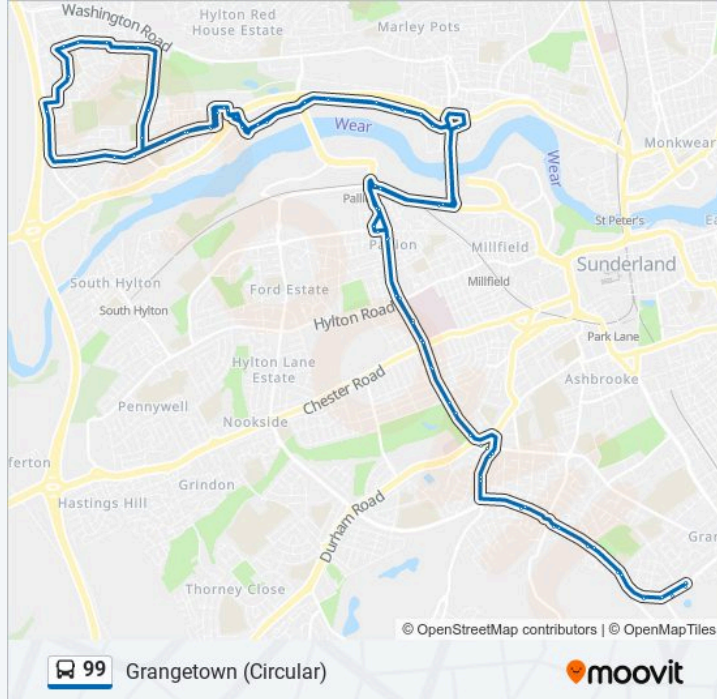

Queen Alexandra Bridge South End, Millfield

Alexandra Avenue-West Quay Road, Enterprise Park

Enterprise Park Royal Mail, Enterprise Park

Alexandra Avenue-Business Centre, Enterprise Park

Hylton Park Road, Enterprise Park

Cranleigh Road, Hylton Castle

Hylton Castle Road-Castle View, Castletown

Hylton Castle Road-Lilley Grove, Castletown

Ethel Terrace, Castletown

Chaffinch Road, Castletown

Castle View, Castletown

Timber Beach Road, Enterprise Park

Hylton Park Road, Enterprise Park

Alexandra Avenue-Nursery, Enterprise Park

Alexandra Avenue-North Quay Road, Enterprise Park

Queen Alexandra Bridge North End, Southwick

Queen Alexandra Bridge South End, Millfield

Leechmere, Hillview

Leechmere Road-Toll Bar Road, Hillview

Leechmere Road-Carrmere Road, Grangetown

Leechmere Asda, Grangetown

Direction: Hylton Castle

43 stops

[VIEW LINE SCHEDULE](#)

Leechmere Asda, Grangetown