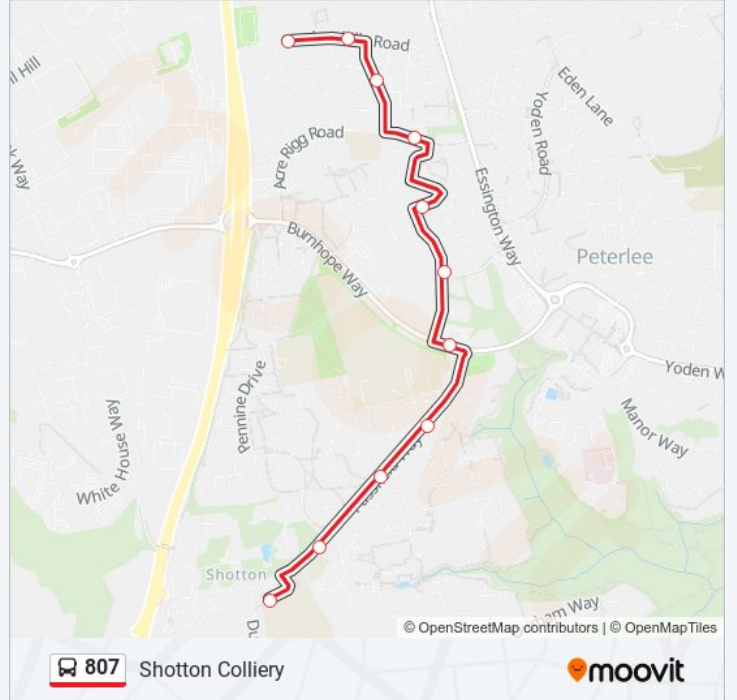

Direction: Peterlee

11 stops

[VIEW LINE SCHEDULE](#)

- Shotton Hall, Shotton Colliery
- Shotton Hall School, Peterlee
- Passfield Way - Oakerside, Peterlee
- Passfield Way - Southway, Peterlee
- Neville Road - Stainton Way, Peterlee
- Neville Rd - Howletch La, Peterlee
- Beverley Way - Shops, Peterlee
- Franklyn Road, Peterlee
- York Road - Argus Butterfly, Peterlee
- Nottingham Place, Peterlee
- Westmorland Rise, Peterlee

Trip Duration: 8 min

Line Summary:

Direction: Shotton Colliery

11 stops

[VIEW LINE SCHEDULE](#)

- Westmorland Rise, Peterlee
- Nottingham Place, Peterlee
- York Road - Argus Butterfly, Peterlee
- Franklyn Road, Peterlee
- Beverley Way - Shops, Peterlee
- Neville Rd - Howletch La, Peterlee
- Burnhope Way - Neville Rd, Peterlee
- Passfield Way - Southway, Peterlee
- Passfield Way - Oakerside, Peterlee
- Shotton Hall School, Peterlee
- Shotton Hall, Shotton Colliery

807 bus Time Schedule

Shotton Colliery Route Timetable:

Sunday	Not Operational
Monday	07:57
Tuesday	07:57
Wednesday	07:57
Thursday	07:57
Friday	07:57
Saturday	Not Operational

807 bus Info

Direction: Shotton Colliery

Stops: 11

Trip Duration: 8 min

Line Summary:

807 bus time schedules and route maps are available in an offline PDF at moovitapp.com. Use the [Moovit App](#) to see live bus times, train schedule or subway schedule, and step-by-step directions for all public transit in North East and Cumbria.