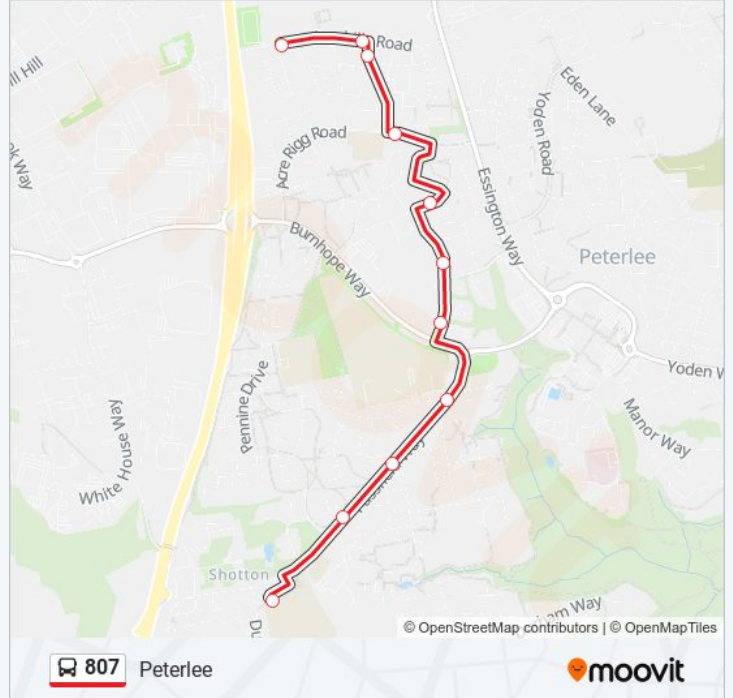

Direction: Peterlee

11 stops

[VIEW LINE SCHEDULE](#)

- Shotton Hall, Shotton Colliery
- Shotton Hall School, Peterlee
- Passfield Way - Oakerside, Peterlee
- Passfield Way - Southway, Peterlee
- Neville Road - Stainton Way, Peterlee
- Neville Rd - Howletch La, Peterlee
- Beverley Way - Shops, Peterlee
- Franklyn Road, Peterlee
- York Road - Argus Butterfly, Peterlee
- Nottingham Place, Peterlee
- Westmorland Rise, Peterlee

807 bus Time Schedule

Peterlee Route Timetable:

Sunday	Not Operational
Monday	14:55
Tuesday	14:55
Wednesday	14:55
Thursday	14:55
Friday	14:55
Saturday	Not Operational

807 bus Info

Direction: Peterlee

Stops: 11

Trip Duration: 8 min

Line Summary:

Direction: Shotton Colliery

11 stops

[VIEW LINE SCHEDULE](#)

- Westmorland Rise, Peterlee
- Nottingham Place, Peterlee
- York Road - Argus Butterfly, Peterlee
- Franklyn Road, Peterlee
- Beverley Way - Shops, Peterlee
- Neville Rd - Howletch La, Peterlee
- Burnhope Way - Neville Rd, Peterlee
- Passfield Way - Southway, Peterlee
- Passfield Way - Oakerside, Peterlee
- Shotton Hall School, Peterlee
- Shotton Hall, Shotton Colliery

Stops: 11

Trip Duration: 8 min

Line Summary:

807 bus time schedules and route maps are available in an offline PDF at moovitapp.com. Use the [Moovit App](#) to see live bus times, train schedule or subway schedule, and step-by-step directions for all public transit in North East and Cumbria.