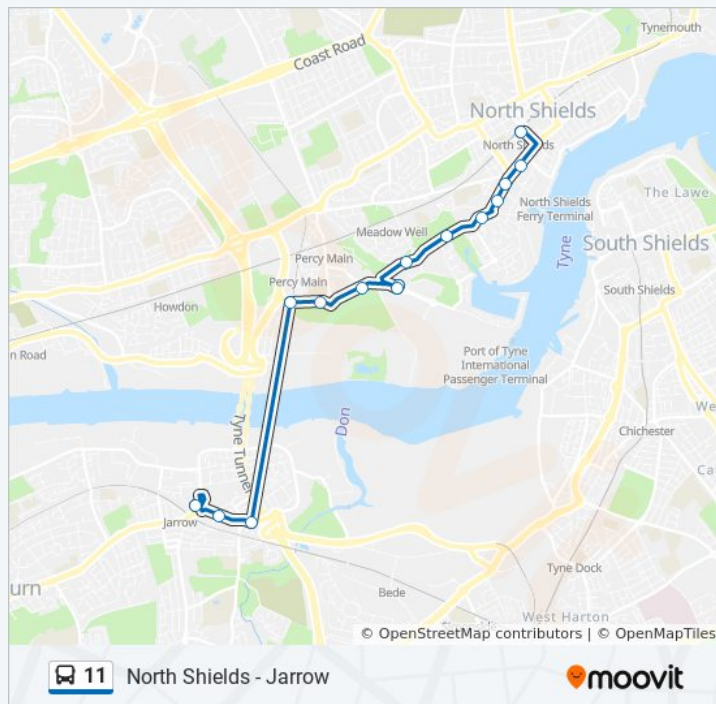

Howdon Road-Earl Grey Way, Royal Quays

Coble Dene - Rotary Way, Royal Quays

Coble Dene, Royal Quays

Howdon Road-Hayhoe Road, Percy Main

Howdon Road-Depot Entrance, Percy Main

Howdon Road, Percy Main

Howard Street-Seine Court, Jarrow

Howard Street-Exchange, Jarrow

Jarrow Bus Station, Jarrow

11 bus Info

Direction: Jarrow

Stops: 15

Trip Duration: 12 min

Line Summary:

Direction: South Shields

89 stops

[VIEW LINE SCHEDULE](#)

Transport Hub, North Shields

Prudhoe Street, North Shields

Howdon Road-Thrift Street, North Shields

Howdon Road-Penman Place, North Shields

Howdon Road-Leisure Centre, North Shields