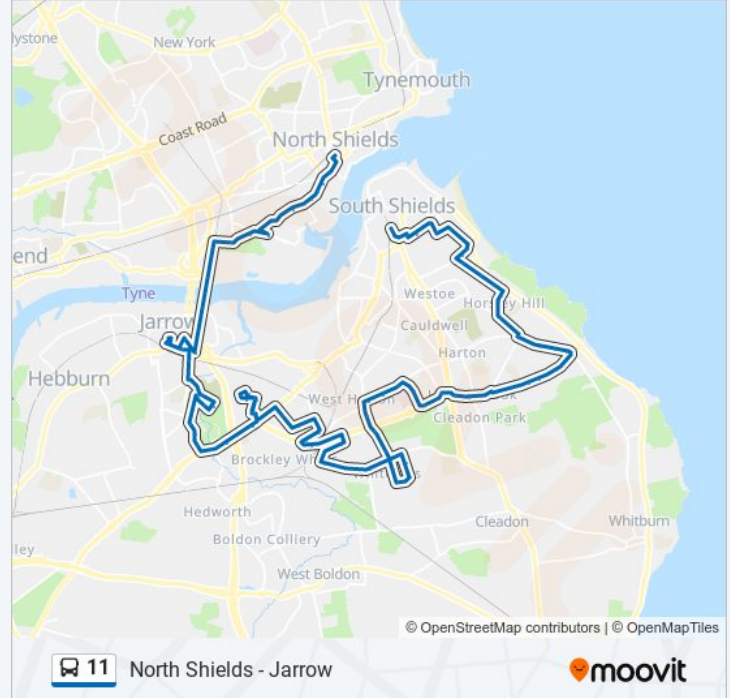

Lynton Avenue, Low Simonside

Taunton Avenue, Low Simonside

Falmouth Drive-Bideford Gardens, Low Simonside

Falmouth Drive - Brixham Crescent, Low Simonside

Falmouth Drive-Tavistock Place, Low Simonside

Lynton Avenue, Low Simonside

Stanhope Road-Auckland Terrace, Low Simonside

Henderson Road, Simonside

Dame Flora Robson Avenue, Simonside

Dame Flora Robson Avenue-Fox Avenue, Simonside

Wenlock Road-Clive Street, Simonside

Winskell Road-Wenlock Road, Simonside

Winskell Road-Richardson Avenue, Simonside

South Shields Crematorium, Simonside

Sheridan Road - Chesterton Rd, Biddick Hall

Sheridan Road-Kingsley Avenue, Biddick Hall

Galsworthy Road-Sheridan Road, Biddick Hall

Gainsborough Avenue-Turner Avenue, Whiteleas

Gainsborough Avenue-Rubens Avenue, Whiteleas

Whiteleas Shops, Whiteleas

Whiteleas Way-Holbein Road, Whiteleas

Whiteleas

Whiteleas Way-John Reid Road, Whiteleas

Boldon Lane, West Harton