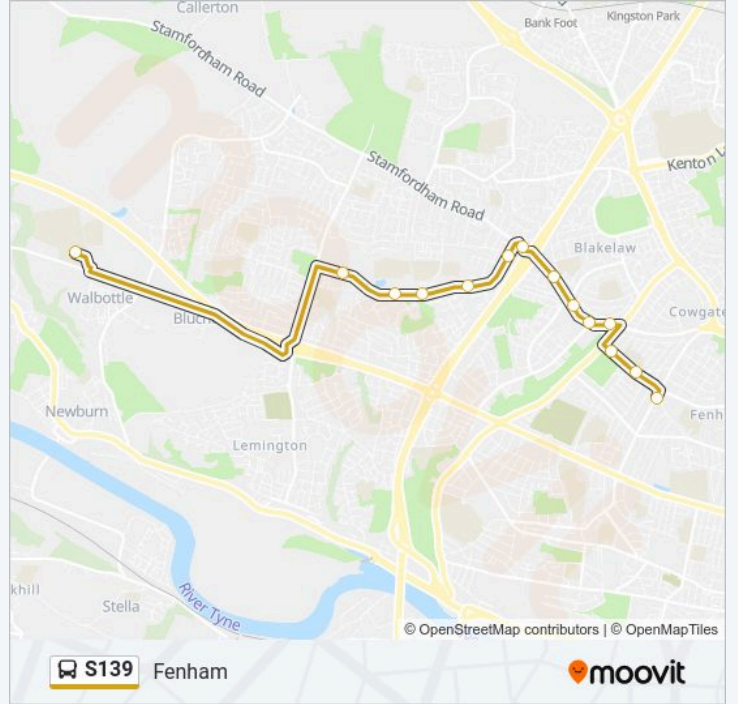

## Direction: Fenham

14 stops

[VIEW LINE SCHEDULE](#)

Walbottle Academy, Walbottle

West Denton Way-Fire Station, West Denton

West Denton Way - Shops, West Denton

West Denton Way-Social Club, West Denton

West Denton Way-Northumbria Walk, West Denton

West Denton Way-Gofton Walk, West Denton

Stamfordham Road-Western by Pass, Westerhope

Stamfordham Road-Footbridge, Slatyford

Stamfordham Road - Fulwell Green, Slatyford

Stamfordham Road-Barclay Place, Slatyford

Stamfordham Road-Viewforth Grove, Slatyford

Netherby Drive, Slatyford

Netherby Drive-Heatherslaw Road, Fenham

Two Ball Lonnen - Lonnen Avenue, Fenham

## S139 bus Info

**Direction:** Fenham

**Stops:** 14

**Trip Duration:** 1447 min

**Line Summary:**

S139 bus time schedules and route maps are available in an offline PDF at [moovitapp.com](https://moovitapp.com). Use the Moovit App to see live bus times, train schedule or subway schedule, and step-by-step directions for all public transit in North East and Cumbria.