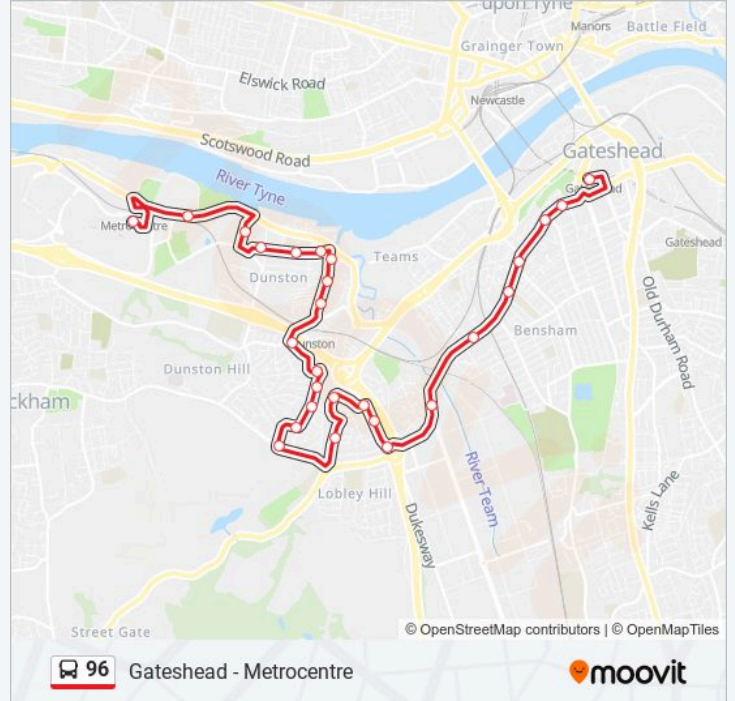

Direction: Gateshead

27 stops

[VIEW LINE SCHEDULE](#)

- Metrocentre Interchange, Metrocentre
- Handy Drive-Bus Depot, Metrocentre
- St Omers Road, Dunston
- Wellington Road-Nelson Street, Dunston
- Barry Street, Dunston
- Wellington Road-Collingwood Terrace, Dunston
- Ravensworth Road, Dunston
- Ravensworth Road, Dunston
- Ravensworth Road, Dunston
- Wilson Street, Dunston
- Maple Avenue, Dunston
- Knightside Gardens-Monkridge Gardens, Lobley Hill
- Knightside Gardens-Woodside Gardens, Lobley Hill
- Knightside Gardens - Braeside, Lobley Hill
- Knightside Gardens-Whickham Highway, Lobley Hill
- Malvern Gardens, Lobley Hill
- Moorfoot Gardens, Lobley Hill
- Malvern Gardens-Cotswold Gardens, Lobley Hill
- Chiltern Gardens, Lobley Hill
- Chiltern Gardens-Oakfield Road, Lobley Hill

96 bus Info

Direction: Gateshead

Stops: 27

Trip Duration: 29 min

Line Summary:

Lobley Hill Road - Kingsway North, Team Valley
 Lobley Hill Road-Victoria Road, Bensham
 Bensham Road-Sidney Grove, Bensham
 Bensham Court, Bensham
 Bensham Road - Coatsworth Road, Bensham
 Bensham Road-Musgrave Villas, Bensham
 Gateshead Interchange, Gateshead

Wilson Street, Dunston

Ellison Road, Dunston

Ravensworth Road, Dunston

Ravensworth Road, Dunston

Barry Street, Dunston

Wellington Road-Dunston Road, Dunston

St Omers Road, Dunston

Handy Drive-Bus Depot, Metrocentre