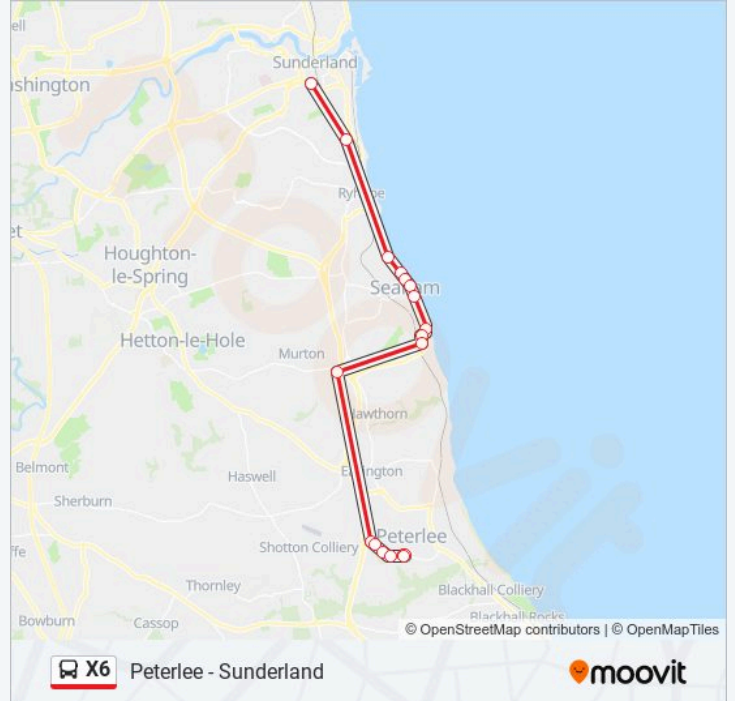

Direction: Peterlee

16 stops

[VIEW LINE SCHEDULE](#)

- Sunderland Interchange, Sunderland (A)
- Ryhope Road - Ocean Road, Grangetown
- Seaham Hall, Seaham
- Vane Tempest, Seaham
- Castlereagh Aged Miners, Seaham
- Coastguard Cottages, Seaham
- Interchange, Seaham
- East Cliff Road, Dawdon
- Council Offices, Dawdon
- Blair Way, Dawdon
- Shopping Centre, Dalton Park
- Moorcock, Peterlee
- Burnhope Way - Beverley Way, Peterlee
- Burnhope Way-East Durham College, Peterlee
- Burnhope Way - Neville Rd, Peterlee
- Peterlee Bus Station Stand B, Peterlee

X6 bus Info

Direction: Peterlee

Stops: 16

Trip Duration: 35 min

Line Summary:

Direction: Sunderland

16 stops

[VIEW LINE SCHEDULE](#)

- Peterlee Bus Station Stand D, Peterlee
- Burnhope Way - Neville Rd, Peterlee
- Burnhope Way-East Durham College, Peterlee
- Burnhope Way - Beverley Way, Peterlee
- Moorcock, Peterlee
- Shopping Centre, Dalton Park
- Blair Way, Dawdon
- Council Offices, Dawdon
- East Cliff Road, Dawdon
- Interchange, Seaham
- Dene House Road - North Road, Seaham
- Castlereagh Aged Miners, Seaham
- Vane Tempest, Seaham
- Seaham Hall, Seaham
- Ryhope Road - Carnegie Street, Grangetown
- Sunderland Interchange, Sunderland (A)

X6 bus Info

Direction: Sunderland

Stops: 16

Trip Duration: 36 min

Line Summary:

X6 bus time schedules and route maps are available in an offline PDF at moovitapp.com. Use the Moovit App to see live bus times, train schedule or subway schedule, and step-by-step directions for all public transit in North East and Cumbria.