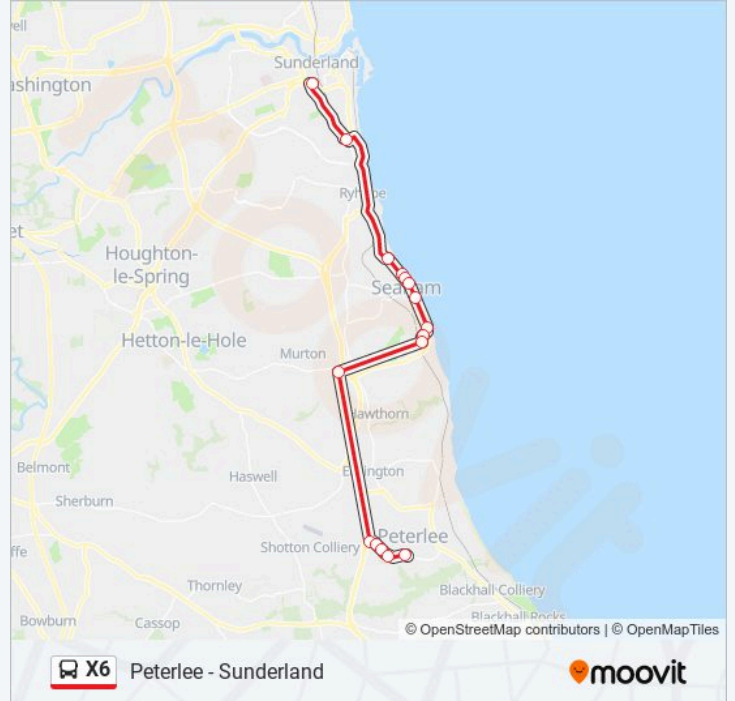

Direction: Peterlee

16 stops

[VIEW LINE SCHEDULE](#)

- Sunderland Interchange, Sunderland (A)
- Ryhope Road - Ocean Road, Grangetown
- Seaham Hall, Seaham
- Vane Tempest, Seaham
- Castlereagh Aged Miners, Seaham
- Coastguard Cottages, Seaham
- Interchange, Seaham
- East Cliff Road, Dawdon
- Council Offices, Dawdon
- Blair Way, Dawdon
- Shopping Centre, Dalton Park
- Moorcock, Peterlee
- Burnhope Way - Beverley Way, Peterlee
- Burnhope Way-East Durham College, Peterlee
- Burnhope Way - Neville Rd, Peterlee
- Peterlee Bus Station Stand B, Peterlee

X6 bus Info

Direction: Peterlee

Stops: 16

Trip Duration: 35 min

Line Summary:

Direction: Sunderland

16 stops

[VIEW LINE SCHEDULE](#)

- Peterlee Bus Station Stand D, Peterlee
- Burnhope Way - Neville Rd, Peterlee
- Burnhope Way-East Durham College, Peterlee
- Burnhope Way - Beverley Way, Peterlee
- Moorcock, Peterlee
- Shopping Centre, Dalton Park
- Blair Way, Dawdon
- Council Offices, Dawdon
- East Cliff Road, Dawdon
- Interchange, Seaham
- Dene House Road - North Road, Seaham
- Castlereagh Aged Miners, Seaham
- Vane Tempest, Seaham
- Seaham Hall, Seaham
- Ryhope Road - Carnegie Street, Grangetown
- Sunderland Interchange, Sunderland (A)

X6 bus Info

Direction: Sunderland

Stops: 16

Trip Duration: 36 min

Line Summary:

X6 bus time schedules and route maps are available in an offline PDF at moovitapp.com. Use the Moovit App to see live bus times, train schedule or subway schedule, and step-by-step directions for all public transit in North East and Cumbria.