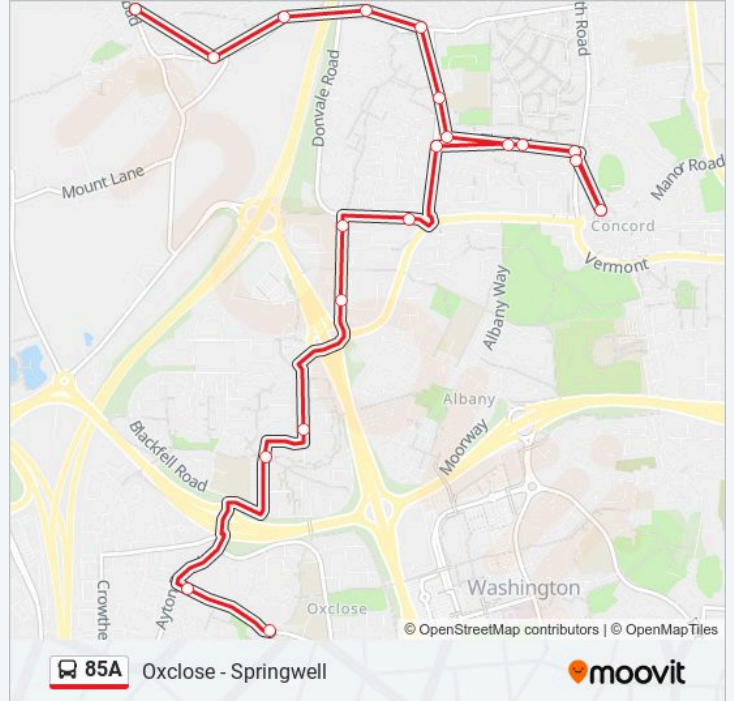

The 85A bus line (Oxclose - Springwell) has 2 routes. For regular weekdays, their operation hours are:

(1) Oxclose: 07:59(2) Springwell: 15:17

Use the Moovit App to find the closest 85A bus station near you and find out when is the next 85A bus arriving.

Direction: Oxclose

20 stops

[VIEW LINE SCHEDULE](#)

- Springwell Village, Springwell
- Peareth Hall Road-Rosebank Cottages, Springwell
- Peareth Hall Road-Highbury Avenue, Springwell
- High Usworth, Donwell
- Peareth Hall Road, Donwell
- Wellbank Road, Donwell
- Eskdale Crescent, Donwell
- The Drive-Number 78, Usworth
- The Drive-Heworth Road, Concord
- Concord Bus Station, Concord
- Heworth Road-The Drive, Concord
- The Drive-Number 93, Usworth
- The Drive, Donwell
- Blue House Lane-Havannah Road, Donwell
- Parsons Road, Donwell
- Parsons, Albany
- Thirlmoor, Blackfell
- Thirlmoor, Blackfell
- Raby Road, Crowther
- Raby Road, Oxclose

85A bus Time Schedule

Oxclose Route Timetable:

Sunday	Not Operational
Monday	07:59
Tuesday	07:59
Wednesday	07:59
Thursday	07:59
Friday	07:59
Saturday	Not Operational

85A bus Info

Direction: Oxclose

Stops: 20

Trip Duration: 21 min

Line Summary:

Direction: Springwell

14 stops

[VIEW LINE SCHEDULE](#)

- Raby Road - Dilston Close, Oxclose
- Raby Road, Crowther
- Thirlmoor, Blackfell
- Thirlmoor, Blackfell
- Parsons, Albany
- Parsons Road, Donwell
- Blue House Lane-St Andrews Avenue, Donwell
- Well Bank Road, Donwell
- Wellbank Road, Donwell
- Usworth Road, Donwell
- High Usworth, Donwell
- Peareth Hall Road-Heugh Hill, Springwell
- Peareth Hall Road-Victoria Terrace, Springwell
- Springwell Village, Springwell