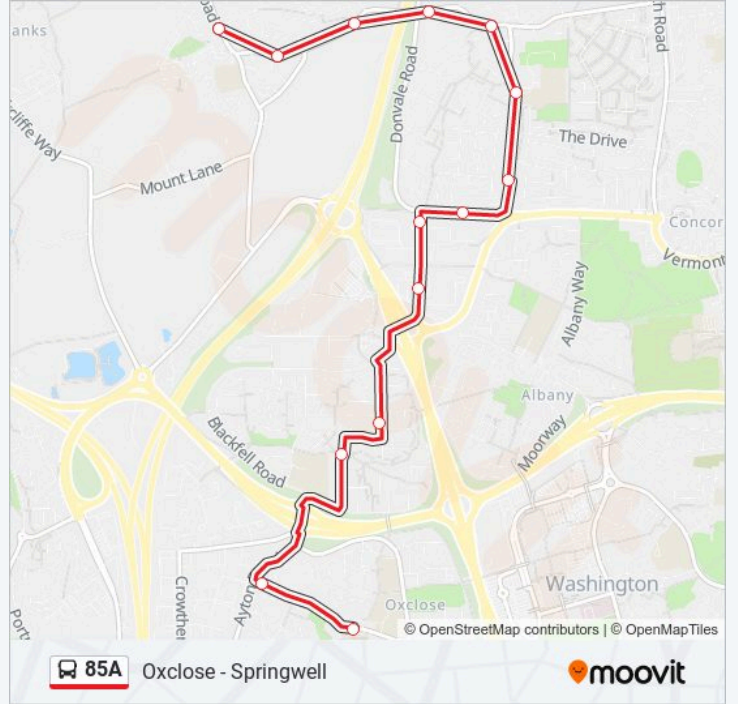

Trip Duration: 21 min

Line Summary:

Direction: Springwell

14 stops

[VIEW LINE SCHEDULE](#)

- Raby Road - Dilston Close, Oxclose
- Raby Road, Crowther
- Thirlmoor, Blackfell
- Thirlmoor, Blackfell
- Parsons, Albany
- Parsons Road, Donwell
- Blue House Lane-St Andrews Avenue, Donwell
- Well Bank Road, Donwell
- Wellbank Road, Donwell
- Usworth Road, Donwell
- High Usworth, Donwell
- Peareth Hall Road-Heugh Hill, Springwell
- Peareth Hall Road-Victoria Terrace, Springwell
- Springwell Village, Springwell

85A bus Time Schedule

Springwell Route Timetable:

Sunday	Not Operational
Monday	15:17
Tuesday	14:42
Wednesday	15:17
Thursday	15:17
Friday	15:17
Saturday	Not Operational

85A bus Info

Direction: Springwell

Stops: 14

Trip Duration: 14 min

Line Summary:

85A bus time schedules and route maps are available in an offline PDF at moovitapp.com. Use the Moovit App to see live bus times, train schedule or subway schedule, and step-by-step directions for all public transit in North East and Cumbria.