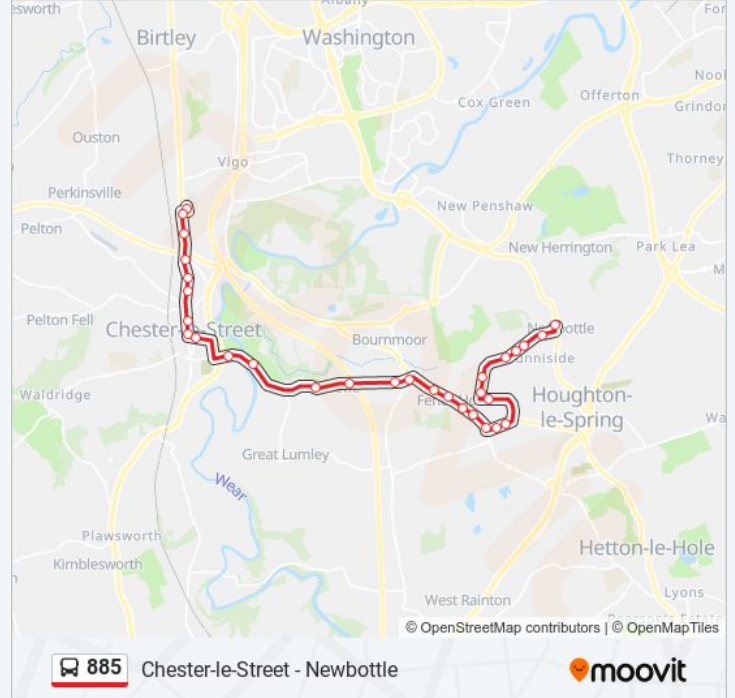

Direction: Chester-Le-Street

29 stops

[VIEW LINE SCHEDULE](#)

- Front Street, Newbottle
- Coaley Lane-Melrose Gardens, Newbottle
- Coaley Lane-Beechwood Terrace, Houghton-Le-Spring
- Burnside Estate, Houghton-Le-Spring
- Sedgeleth Road-Abbey Drive, Houghton-Le-Spring
- Sedgeleth Road-Industrial Estate, Fence Houses
- Sedgeleth Road-Avenue Vivian, Fence Houses
- Mulberry Way, Fence Houses
- North View Terrace-Greenbank House, Fence Houses
- North View Terrace-The Folds, Fence Houses
- Front Street Fence Houses, Fence Houses
- Front Street-Station Avenue South, Fence Houses
- Front Street-Lambton Lane, Fence Houses
- War Memorial - Bingo Hall, New Lambton
- Gill Crescent, Woodstone Village
- Electricity Sub-Station, Woodstone Village
- Community Centre, Woodstone Village
- Road End, Lumley Thicks
- Castle Dene, Great Lumley
- Golf Club - Bridge, Chester-Le-Street

Stops: 30

Trip Duration: 34 min

Line Summary:

Front Street - Sedgelych Road, Fence Houses

Front Street-Fatherly Terrace, Fence Houses

North View Terrace-Gladstone Street, Fence Houses

North View Terrace-The Graneries, Fence Houses

Mulberry Way, Fence Houses

Sedgelych Road-Avenue Vivian, Fence Houses

Sedgelych Road-Industrial Estate, Fence Houses

Sedgelych Road-Abbey Drive, Houghton-Le-Spring

Burnside Estate, Houghton-Le-Spring

Coaley Lane-Beechwood Terrace, Houghton-Le-Spring

Coaley Lane-Melrose Gardens, Newbottle

Front Street, Newbottle

885 bus time schedules and route maps are available in an offline PDF at moovitapp.com. Use the Moovit App to see live bus times, train schedule or subway schedule, and step-by-step directions for all public transit in North East and Cumbria.