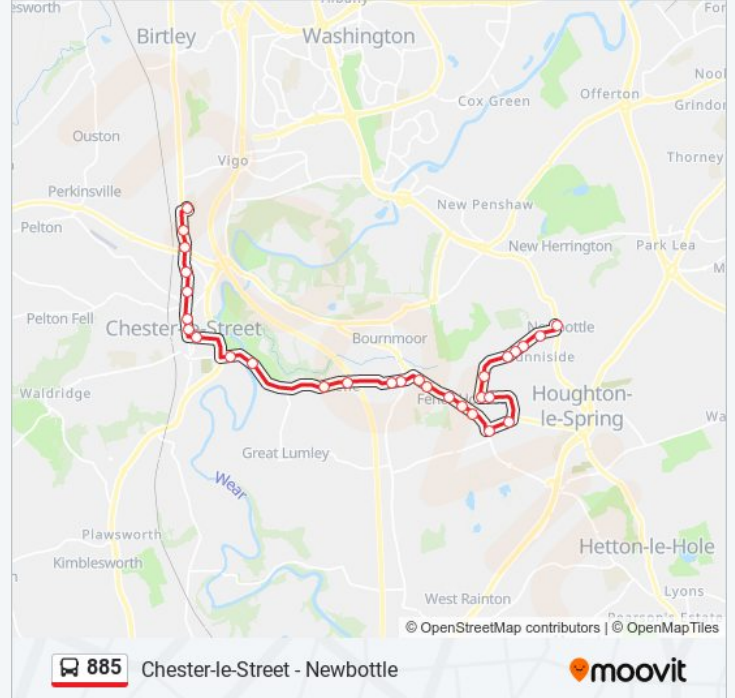

Direction: Chester-Le-Street

29 stops

[VIEW LINE SCHEDULE](#)

- Front Street, Newbottle
- Coaley Lane-Melrose Gardens, Newbottle
- Coaley Lane-Beechwood Terrace, Houghton-Le-Spring
- Burnside Estate, Houghton-Le-Spring
- Sedgeleth Road-Abbey Drive, Houghton-Le-Spring
- Sedgeleth Road-Industrial Estate, Fence Houses
- Sedgeleth Road-Avenue Vivian, Fence Houses
- Mulberry Way, Fence Houses
- North View Terrace-Greenbank House, Fence Houses
- North View Terrace-The Folds, Fence Houses
- Front Street Fence Houses, Fence Houses
- Front Street-Station Avenue South, Fence Houses
- Front Street-Lambton Lane, Fence Houses
- War Memorial - Bingo Hall, New Lambton
- Gill Crescent, Woodstone Village
- Electricity Sub-Station, Woodstone Village
- Community Centre, Woodstone Village
- Road End, Lumley Thicks
- Castle Dene, Great Lumley
- Golf Club - Bridge, Chester-Le-Street

Stops: 29

Trip Duration: 37 min

Line Summary:

Riverside Cricket Ground, Chester-Le-Street
 Park View School - Deanery Site, Chester-Le-Street
 Lambton Arms Ph, Chester-Le-Street
 Front Street, Chester-Le-Street
 Police Station, Chester-Le-Street
 Highfield Hospital, Chester-Le-Street
 Northlands Roundabout, Chester-Le-Street
 Lambton Worm Ph, Chester-Le-Street
 Park View School - North Lodge, Chester-Le-Street