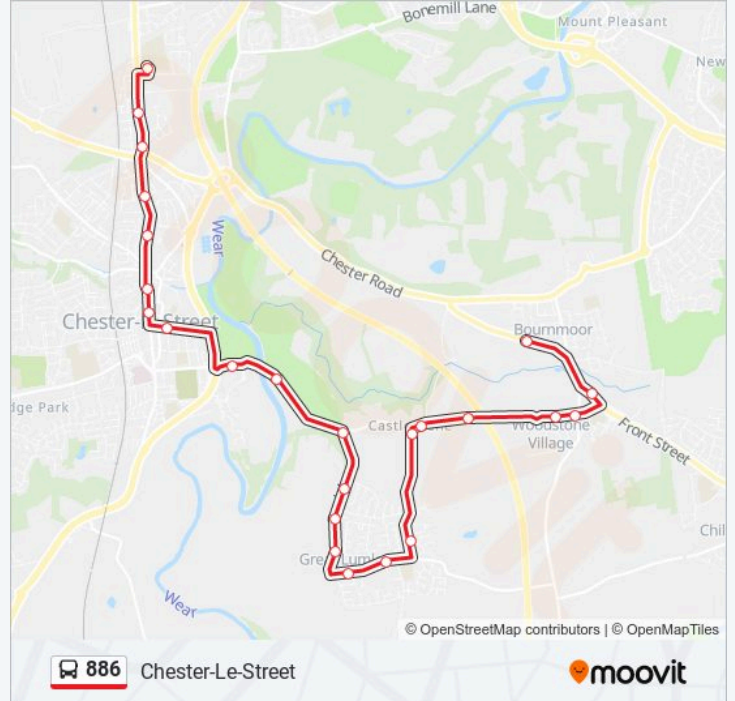

Direction: Bournmoor

19 stops

[VIEW LINE SCHEDULE](#)

Church Chare Schools, Chester-Le-Street

Riverside Cricket Ground, Chester-Le-Street

Golf Club - Bridge, Chester-Le-Street

Back Lane End - New Rd End, Great Lumley

Trip Duration: 23 min

Line Summary:

Direction: Chester-Le-Street

24 stops

[VIEW LINE SCHEDULE](#)

- Road End - the Meadows, Bournmoor
- Fire Station, Woodstone Village
- Electricity Sub-Station, Woodstone Village
- Community Centre, Woodstone Village
- Road End, Lumley Thicks
- Castle Dene, Great Lumley
- Scorers Lane End, Great Lumley
- Sevenacres, Great Lumley
- Church, Great Lumley
- Post Office, Great Lumley
- Riding Hill, Great Lumley
- Sandbach, Great Lumley
- Coverley, Great Lumley
- Back Lane End - New Rd End, Great Lumley
- Golf Club - Bridge, Chester-Le-Street
- Riverside Cricket Ground, Chester-Le-Street
- Park View School - Deanery Site, Chester-Le-Street
- Lambton Arms Ph, Chester-Le-Street

Stops: 24

Trip Duration: 28 min

Line Summary:

Front Street, Chester-Le-Street

Police Station, Chester-Le-Street

Highfield Hospital, Chester-Le-Street

Northlands Roundabout, Chester-Le-Street

Lambton Worm Ph, Chester-Le-Street

Park View School - North Lodge, Chester-Le-Street

886 bus time schedules and route maps are available in an offline PDF at moovitapp.com. Use the Moovit App to see live bus times, train schedule or subway schedule, and step-by-step directions for all public transit in North East and Cumbria.