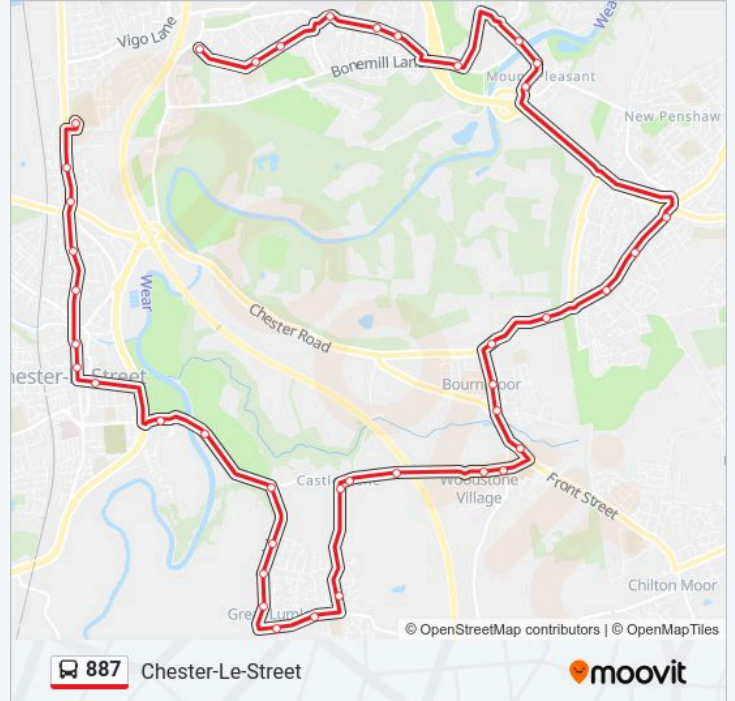

### Direction: Chester-Le-Street

40 stops

[VIEW LINE SCHEDULE](#)

- Washington Hospital, Rickleton
- Vigo Lane, Rickleton
- Vigo Lane-Woodlands Surgery, Rickleton
- Vigo Lane-Laburnhum Avenue, Harraton
- Vigo Lane - Firtree Avenue, Harraton
- Vigo Lane, Harraton
- Bonemill Lane - Biddick Lane, Fatfield
- Station Road - Worm Hill Terrace, Fatfield
- Station Road-Bridge, Fatfield
- Station Road-Westerdale, Fatfield
- Chester Road - Station Road, Shiney Row
- Chester Road-Hindsons Crescent, Shiney Row
- Chester Road-Boundary Houses, Shiney Row
- Lambton Pleasure Park, Bournmoor
- Church, Bournmoor
- Rose Crescent, Bournmoor
- Primrose Hill, Bournmoor
- Fire Station, Woodstone Village
- Electricity Sub-Station, Woodstone Village
- Community Centre, Woodstone Village
- Road End, Lumley Thicks

### 887 bus Info

**Direction:** Chester-Le-Street

**Stops:** 40

**Trip Duration:** 46 min

**Line Summary:**

Castle Dene, Great Lumley

Scorers Lane End, Great Lumley

Sevenacres, Great Lumley

Park View School - Deanery Site, Chester-Le-Street

Lambton Arms Ph, Chester-Le-Street

Front Street, Chester-Le-Street

Police Station, Chester-Le-Street

Highfield Hospital, Chester-Le-Street

Northlands Roundabout, Chester-Le-Street

Lambton Worm Ph, Chester-Le-Street

Park View School - North Lodge, Chester-Le-Street

**Direction: Rickleton**

42 stops

[VIEW LINE SCHEDULE](#)

Park View School - North Lodge, Chester-Le-Street

North Lodge Estate, Chester-Le-Street