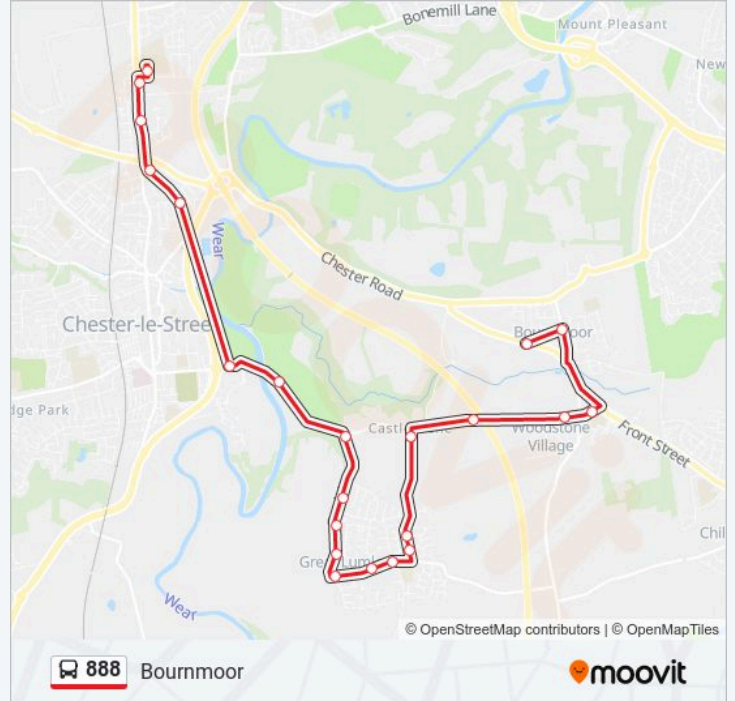

Direction: Bournmoor

22 stops

[VIEW LINE SCHEDULE](#)

- Park View School - North Lodge, Chester-Le-Street
- North Lodge Estate, Chester-Le-Street
- Lambton Worm Ph, Chester-Le-Street
- Park Road - Newcastle Road, Chester-Le-Street
- Park Road North - Broadway, Chester-Le-Street
- Riverside Cricket Ground, Chester-Le-Street
- Golf Club - Bridge, Chester-Le-Street
- Back Lane End - New Rd End, Great Lumley
- Coverley, Great Lumley
- Sandbach, Great Lumley
- Riding Hill, Great Lumley
- Post Office, Great Lumley
- Community Centre, Great Lumley
- Church, Great Lumley
- Windsor Terrace, Great Lumley
- Sevenacres, Great Lumley
- Scorers Lane End, Great Lumley
- Road End, Lumley Thicks
- Community Centre, Woodstone Village
- Woodlea Court, Woodstone Village
- Rose Crescent, Bournmoor

888 bus Time Schedule

Bournmoor Route Timetable:

Sunday	Not Operational
Monday	14:15
Tuesday	14:15
Wednesday	14:15
Thursday	14:15
Friday	14:15
Saturday	Not Operational

888 bus Info

Direction: Bournmoor

Stops: 22

Trip Duration: 25 min

Line Summary:

Road End - the Meadows, Bournmoor

Direction: Chester-Le-Street

25 stops

[VIEW LINE SCHEDULE](#)

Rose Crescent, Bournmoor

Primrose Hill, Bournmoor

888 bus Info

Direction: Chester-Le-Street

Stops: 25

Trip Duration: 28 min

Line Summary:

Lambton Arms Ph, Chester-Le-Street

Front Street, Chester-Le-Street

Police Station, Chester-Le-Street