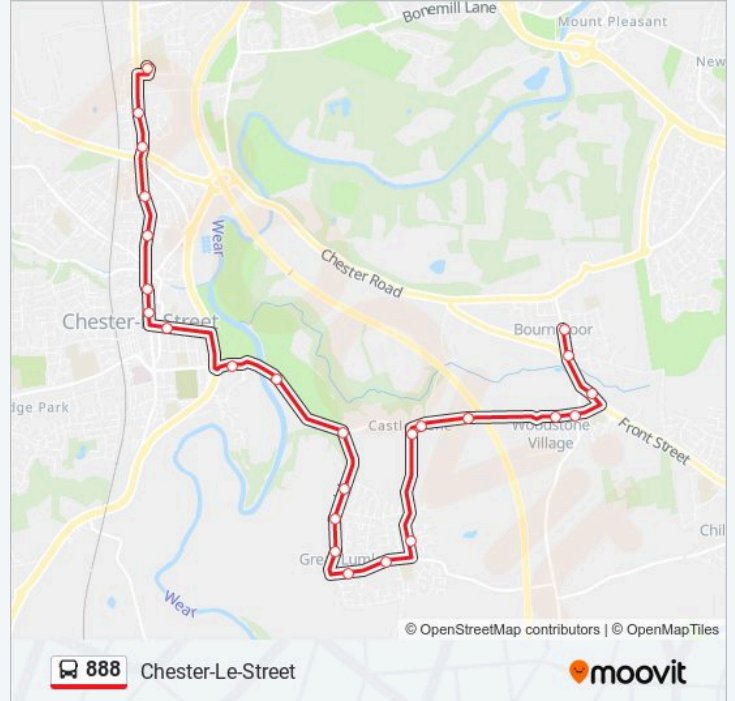

Direction: Bournmoor

22 stops

[VIEW LINE SCHEDULE](#)

- Park View School - North Lodge, Chester-Le-Street
- North Lodge Estate, Chester-Le-Street
- Lambton Worm Ph, Chester-Le-Street
- Park Road - Newcastle Road, Chester-Le-Street
- Park Road North - Broadway, Chester-Le-Street
- Riverside Cricket Ground, Chester-Le-Street
- Golf Club - Bridge, Chester-Le-Street
- Back Lane End - New Rd End, Great Lumley
- Coverley, Great Lumley
- Sandbach, Great Lumley
- Riding Hill, Great Lumley
- Post Office, Great Lumley
- Community Centre, Great Lumley
- Church, Great Lumley
- Windsor Terrace, Great Lumley
- Sevenacres, Great Lumley
- Scorers Lane End, Great Lumley
- Road End, Lumley Thicks
- Community Centre, Woodstone Village
- Woodlea Court, Woodstone Village
- Rose Crescent, Bournmoor

Trip Duration: 25 min

Line Summary:

Road End - the Meadows, Bournmoor

Direction: Chester-Le-Street

25 stops

[VIEW LINE SCHEDULE](#)

Rose Crescent, Bournmoor

Primrose Hill, Bournmoor

888 bus Info

Direction: Chester-Le-Street

Stops: 25

Trip Duration: 28 min

Line Summary:

Lambton Arms Ph, Chester-Le-Street

Front Street, Chester-Le-Street

Police Station, Chester-Le-Street

Highfield Hospital, Chester-Le-Street

Northlands Roundabout, Chester-Le-Street

Lambton Worm Ph, Chester-Le-Street

Park View School - North Lodge, Chester-Le-Street

888 bus time schedules and route maps are available in an offline PDF at moovitapp.com. Use the Moovit App to see live bus times, train schedule or subway schedule, and step-by-step directions for all public transit in North East and Cumbria.