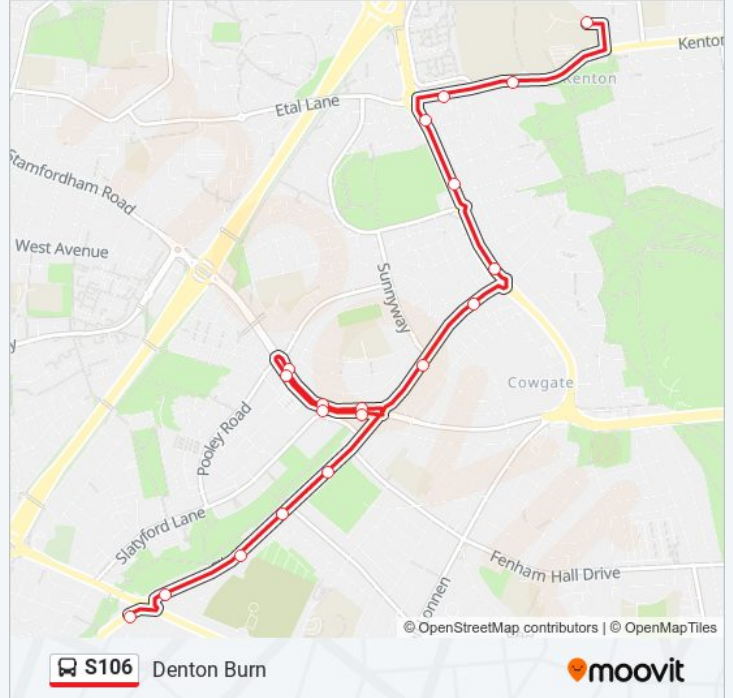

 **S106**

Denton Burn

Get The App

The S106 bus line (Denton Burn) has 2 routes. For regular weekdays, their operation hours are:

(1) Denton Burn: 15:10(2) North Kenton: 07:40

Use the Moovit App to find the closest S106 bus station near you and find out when is the next S106 bus arriving.

Direction: Denton Burn

19 stops

[VIEW LINE SCHEDULE](#)

- Kenton School, North Kenton
- Kenton Lane-Moor Lane, Kenton Bar
- Kenton Lane - Ashover Road, Kenton Bar
- Ponteland Road - Kenton Lane, Kenton Bar
- Cowgate-Ponteland Road, Kenton Bar
- Ponteland Road-Eastern Way, Cowgate
- Springfield Road-Firfield Road, Cowgate
- Springfield Road-Deepbrook Road, Cowgate
- Stamfordham Road-Silver Lonnen, Slatyford
- Stamfordham Road-Slatyford Lane, Slatyford
- Stamfordham Road - Pooley Road, Slatyford
- Stamfordham Road - Fulwell Green, Slatyford
- Stamfordham Road-Barclay Place, Slatyford
- Stamfordham Road-Viewforth Grove, Slatyford
- Silver Lonnen - Netherby Drive, Slatyford
- Silver Lonnen-Lanercost Drive, Slatyford
- Silver Lonnen-Ancroft Place, Denton Burn
- Silver Lonnen-Silverhill Drive, Denton Burn
- Denton Road-West Road, Denton Burn

S106 bus Info

Direction: Denton Burn

Stops: 19

Trip Duration: 14 min

Line Summary:

Direction: North Kenton

19 stops

[VIEW LINE SCHEDULE](#)