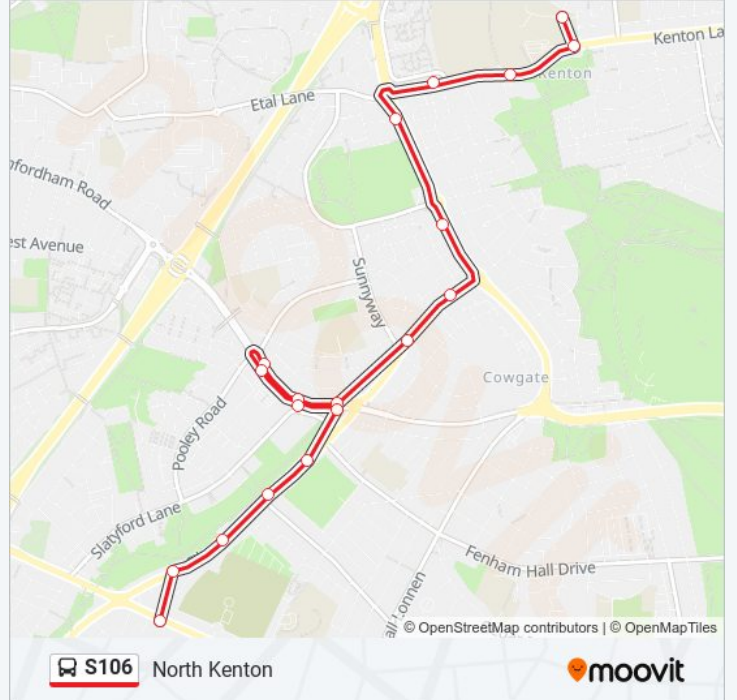

Direction: Denton Burn

19 stops

[VIEW LINE SCHEDULE](#)

- Kenton School, North Kenton
- Kenton Lane-Moor Lane, Kenton Bar
- Kenton Lane - Ashover Road, Kenton Bar
- Ponteland Road - Kenton Lane, Kenton Bar
- Cowgate-Ponteland Road, Kenton Bar
- Ponteland Road-Eastern Way, Cowgate
- Springfield Road-Firfield Road, Cowgate
- Springfield Road-Deepbrook Road, Cowgate
- Stamfordham Road-Silver Lonnen, Slatyford
- Stamfordham Road-Slatyford Lane, Slatyford
- Stamfordham Road - Pooley Road, Slatyford
- Stamfordham Road - Fulwell Green, Slatyford
- Stamfordham Road-Barclay Place, Slatyford
- Stamfordham Road-Viewforth Grove, Slatyford
- Silver Lonnen - Netherby Drive, Slatyford
- Silver Lonnen-Lanercost Drive, Slatyford
- Silver Lonnen-Ancroft Place, Denton Burn
- Silver Lonnen-Silverhill Drive, Denton Burn
- Denton Road-West Road, Denton Burn

S106 bus Info

Direction: Denton Burn

Stops: 19

Trip Duration: 14 min

Line Summary:

Direction: North Kenton

19 stops

[VIEW LINE SCHEDULE](#)

S106 bus Info

Direction: North Kenton

Stops: 19

Trip Duration: 30 min

Line Summary:

S106 bus time schedules and route maps are available in an offline PDF at moovitapp.com. Use the [Moovit App](#) to see live bus times, train schedule or subway schedule, and step-by-step directions for all public transit in North East and Cumbria.