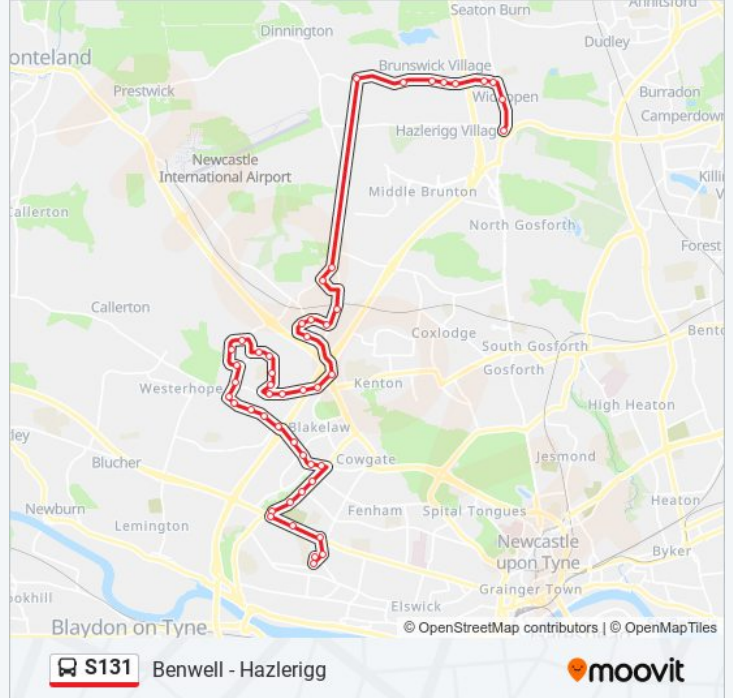

Direction: Benwell

48 stops

[VIEW LINE SCHEDULE](#)

- Great North Road-Cemetery, Wideopen
- Great North Road-Harrow Gardens, Wideopen
- Wideopen
- Stalks Road, Wideopen
- Darrell Street, Brunswick Village
- Sandy Lane - Grey Street, Brunswick Village
- Sandy Lane-Industrial Estate, Brunswick Village
- Sandy Lane-West End, Brunswick Village
- Sandy Lane-Mill Hill Farm, Brunswick Village
- Brunton Road-Esher Court, Kingston Park
- Windsor Way-Brunton Road, Kingston Park
- Brunton Lane, Kingston Park
- Tudor Way-Brunton Lane, Kingston Park
- Tudor Way - Stuart Court, Kingston Park
- Tudor Way-Wilmington Close, Kingston Park
- Tudor Way-Tynell Walk, Kingston Park
- Ponteland Road - Hazeldene Avenue, Kenton Bar
- Etal Lane-Cragston Avenue, Kenton Bar
- Etal Lane-Etal Way, Newbiggin Hall
- Etal Lane-Haggerston Crescent, Newbiggin Hall
- Etal Lane-Kyloe Place, Newbiggin Hall
- Trevelyan Drive-Kidlandlee Green, Newbiggin Hall

Silver Lonnen-Silverhill Drive, Denton Burn

West Road- Denton Burn Hotel, Denton Burn

Newcastle Crematorium, Denton Burn

West Road-Fox And Hounds, Fenham

Pease Avenue, Benwell

Benwell Village, Benwell

St Cuthberts Rc Lower School, Benwell

Direction: Hazlerigg

51 stops

[VIEW LINE SCHEDULE](#)

St Cuthberts Rc Lower School, Benwell

S131 bus Time Schedule

Hazlerigg Route Timetable:

Sunday Not Operational

Monday Not Operational

Benwell Village, Benwell

Pease Avenue, Benwell

Two Ball Lonnen-West Road, Fenham

Two Ball Lonnen-Lanercost Drive, Fenham

Two Ball Lonnen-Dahlia Place, Fenham

Netherby Drive - Ovington Grove, Fenham

Netherby Drive-Heatherslaw Road, Fenham