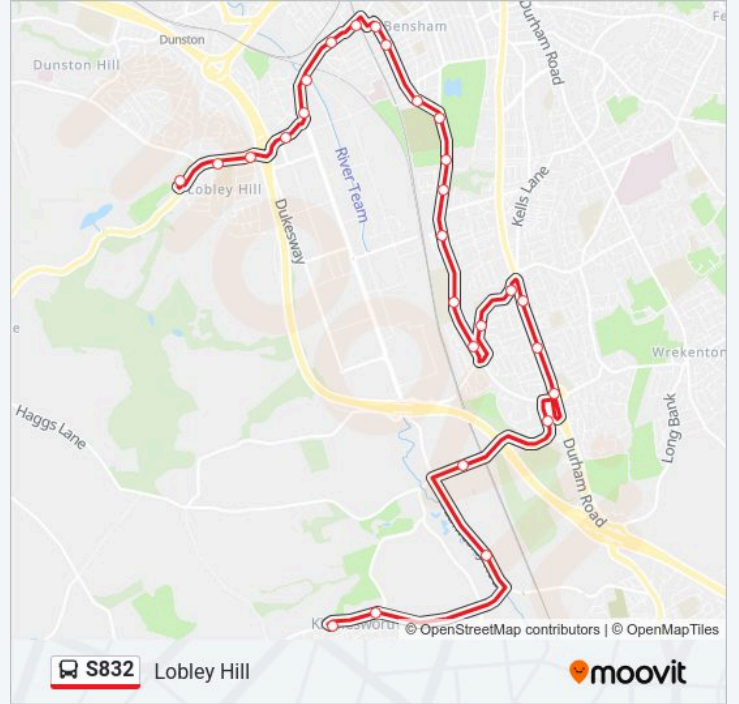

Saltwell Road-Stephenson Street, Bensham

Lobley Hill Road-Newbury Place, Bensham

Lobley Hill Road-Victoria Road, Bensham

Lobley Hill Road-Queensway, Team Valley

Lobley Hill Road - Kingsway North, Team Valley

Lobley Hill Road - New Road, Team Valley

Lobley Hill Road - Beechwood Gardens, Lobley Hill

Lobley Hill Road-Rothbury Gardens, Lobley Hill

Emmanuel College, Lobley Hill

S832 bus time schedules and route maps are available in an offline PDF at moovitapp.com. Use the Moovit App to see live bus times, train schedule or subway schedule, and step-by-step directions for all public transit in North East and Cumbria.

© 2025 Moovit - All Rights Reserved