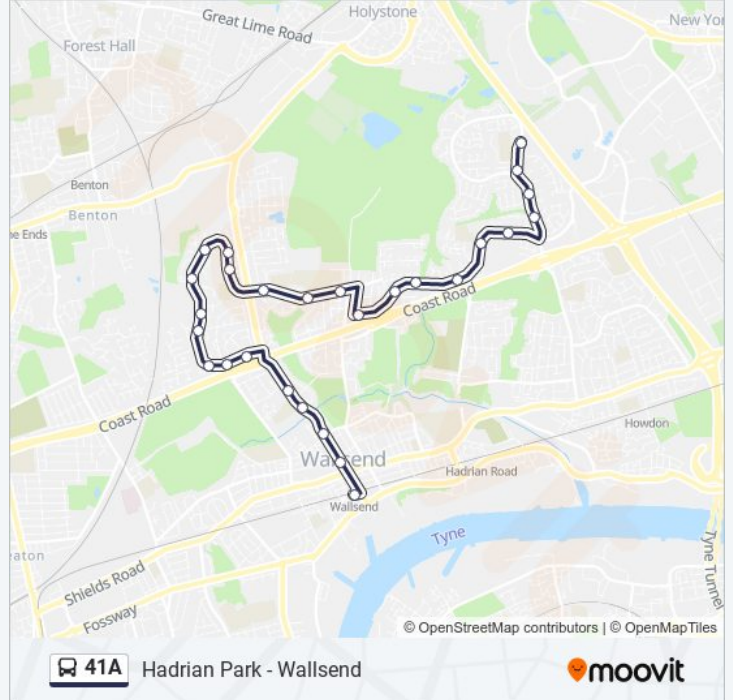

### Direction: Hadrian Park

27 stops

[VIEW LINE SCHEDULE](#)

- Wallsend Interchange, Wallsend
- Station Road -Town Centre, Wallsend
- Station Road-Arts Centre, Wallsend
- Station Road-The Drive, Wallsend
- Station Road-Dorset Avenue, Wallsend
- Wiltshire Gardens-Ashfield Gardens, Hadrian Lodge
- Wiltshire Gdns -Springfield Gdns, Hadrian Lodge
- Wiltshire Drive-Waltham Close, Hadrian Lodge
- Wiltshire Drive-Welwyn Drive, Hadrian Lodge
- Wiltshire Drive-Ribblesdale, Hadrian Lodge
- Wiltshire Drive - Rosedale, Hadrian Lodge
- Wiltshire Drive-Cotterdale, Hadrian Lodge
- Wiltshire Drive-Swaledale, Hadrian Lodge
- Wiltshire Drive-Farndale, Hadrian Lodge
- Mullen Road-Exeter Road, High Farm
- Mullen Road-Mcilvenna Gardens, High Farm
- Mullen Road - Allendale Avenue, High Farm
- Battle Hill Drive-Birkdale Close, Battle Hill
- Battle Hill Drive-Broomfield Avenue, Battle Hill
- Battle Hill Drive-Boscombe Drive, Battle Hill
- Coast Way Shopping Centre, Battle Hill

### 41A bus Info

**Direction:** Hadrian Park

**Stops:** 27

**Trip Duration:** 18 min

**Line Summary:**

Tyne Met College, Battle Hill

Battle Hill Drive-Bodmin Close, Battle Hill

Bewick Park, Battle Hill

Addington Drive-Ashburn Road, Hadrian Park

Addington Drive-Augusta Court, Hadrian Park

Addington Drive-The Bush, Hadrian Park

### Direction: Wallsend

31 stops

[VIEW LINE SCHEDULE](#)

Addington Drive-The Bush, Hadrian Park

Addington Drive - Camerton Place, Hadrian Park

Addington Drive-Carnforth Close, Hadrian Park

Addington Drive-Aysgarth Avenue, Hadrian Park