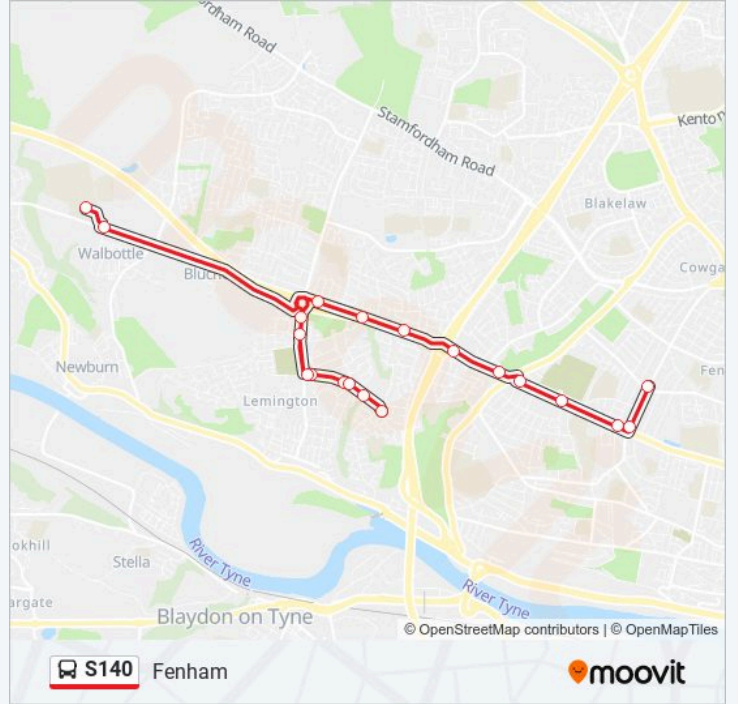

### Direction: Fenham

20 stops

[VIEW LINE SCHEDULE](#)

Walbottle Academy, Walbottle  
Hexham Road-Hawthorn Terrace, Walbottle  
Kirkston Avenue-Union Hall Road, Lemington  
Kirkston Avenue-Claremont Avenue, Lemington  
Dumpling Hall, Lemington  
Neptune Road, Lemington  
Kirkston Avenue-Dene Avenue, Lemington  
Kirkston Avenue-Union Hall Road, Lemington  
Union Hall Road-Hospital Lane, Lemington  
Union Hall Road-West Road, Lemington  
Lemington Road Ends, West Denton  
A69-The Burnside, West Denton  
West Road-South View, Denton Burn  
West Road-A1, Denton Burn  
Denton Burn  
West Road- Denton Burn Hotel, Denton Burn  
Newcastle Crematorium, Denton Burn  
West Road-Fox And Hounds, Fenham  
Two Ball Lonnen-West Road, Fenham  
Two Ball Lonnen-Lanercost Drive, Fenham

### S140 bus Time Schedule

Fenham Route Timetable:

Sunday	Not Operational
Monday	14:42
Tuesday	14:42
Wednesday	14:42
Thursday	14:42
Friday	14:42
Saturday	Not Operational

### S140 bus Info

**Direction:** Fenham

**Stops:** 20

**Trip Duration:** 20 min

**Line Summary:**

S140 bus time schedules and route maps are available in an offline PDF at [moovitapp.com](https://moovitapp.com). Use the Moovit App to see live bus times, train schedule or subway schedule, and step-by-step directions for all public transit in North East and Cumbria.